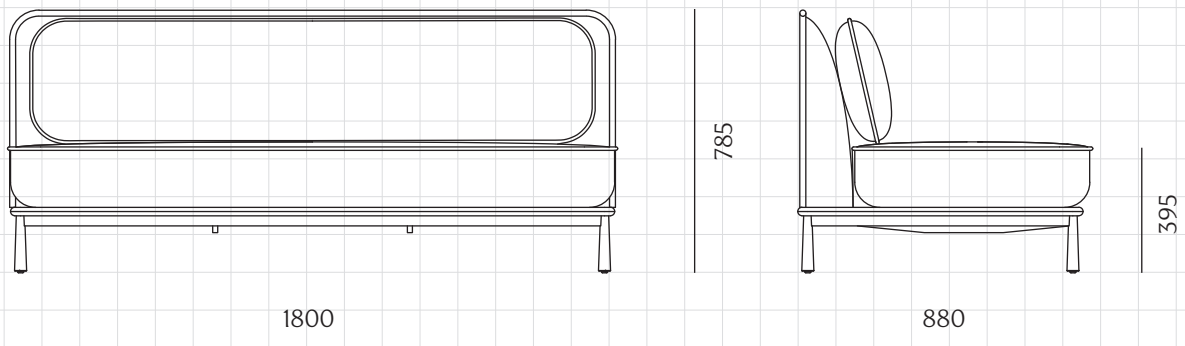

Arc Loveseat Middle Large

**CODE**  
**DIMENSIONS**

AR-S430-M  
W1800 x D880 x H785mm  
Seating height: 395mm

**NET WEIGHT**  
**ENVIRONMENT**  
**MATERIALS**

70.0 kg  
Indoor  
Wood veneer base, Steel black powder coat matt leg, Upholstery  
\*Please refer to website or contact your local representative for complete material swatches.

**SHIPPING**

<b>Package</b>	Assembled		
<b>Package Qty</b>	1 pcs/box		
<b>Packaging</b>	<b>Measurement (mm)</b>	<b>Volume (cbm)</b>	<b>Gross Weight (kg)</b>
<b>FCL</b>	W1885 x D965 x H890	1.62	82.87
<b>LCL/AIR</b>	W1905 x D985 x H985	1.85	104.67