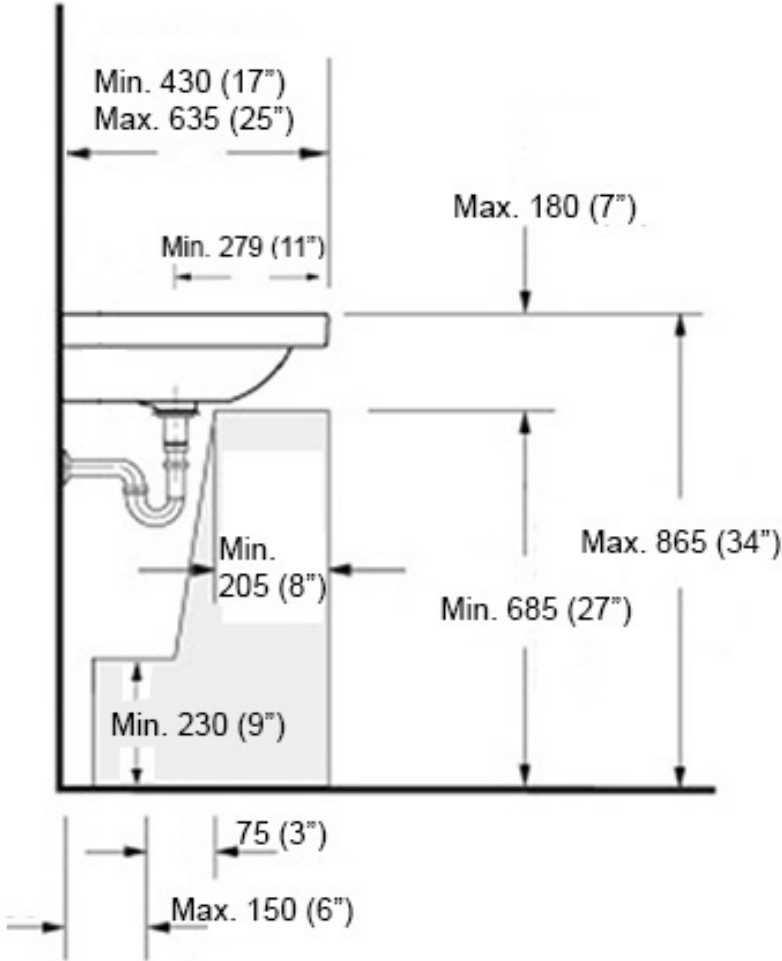

## MOUNTING HARDWARE

### Wall-mount installation

### Vessel/ countertop installation

Bolts

Silicone (optional)

Collection  
Plain

Model |  
Plain 45W

Dimensions Metric

1 inch = 2.54 cm  
1 inch = 25.4 mm

**WS**®  
**BATH**  
**COLLECTIONS**

**Recommended ADA Installation**

Note: ADA Compliant when installed in accordance with ADA guidelines

<p><b>Collection</b> Plain</p>	<p><b>Model</b>   Plain 45W</p>	<p>Dimensions Metric 1 inch = 2.54 cm 1 inch = 25.4 mm</p>	 <p>1051 Lea Drive - Collegeville, PA 19426 Tel. 215 513 9400 - Fax 610 831 0215 <a href="http://www.ws bathcollections.com">www.ws bathcollections.com</a> - <a href="mailto:info@ws bathcollectins.com">info@ws bathcollectins.com</a></p>
------------------------------------	-------------------------------------	--	---