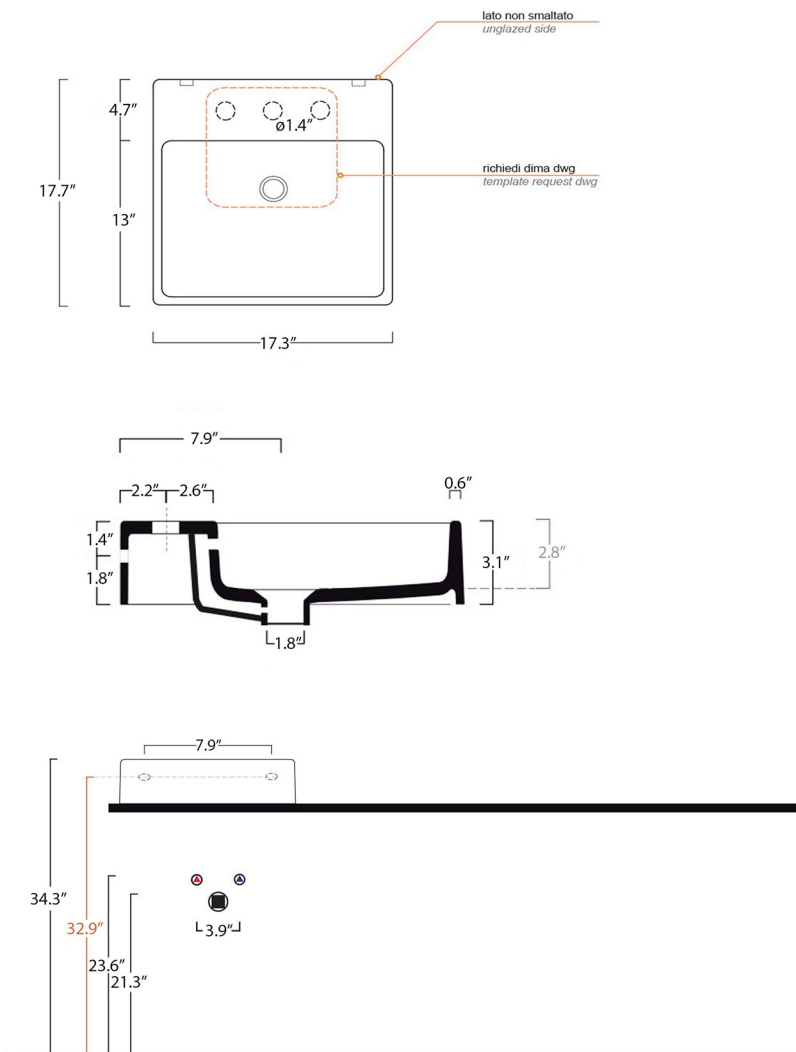

### SKU# | Options:

- Plain 45W.00 | No Faucet Hole
- Plain 45W.01 | Single Faucet Hole
- Plain 45W.03-4 | Three Faucet Hole 4" Spread
- Plain 45W.03-8 | Three Faucet Hole 8" Spread
- Plain 45W.02L | Soap Dispenser Hole (Left)
- Plain 45W.02R | Soap Dispenser Hole (Right)

### Codes & Standards:

- ADA Compliant

\* WS Bath Collections reserves the right to revise dimensions or information on this sheet without notice

<b>Collection  </b> Plain	<b>Model  </b> Plain 45W	Dimensions Metric <i>1 inch = 2.54 cm</i> <i>1 inch = 25.4 mm</i>	 1051 Lea Drive - Collegeville, PA 19426 Tel. 215 513 9400 - Fax 610 831 0215 <a href="http://www.ws bathcollections.com">www.ws bathcollections.com</a> - <a href="mailto:info@ws bathcollectins.com">info@ws bathcollectins.com</a>
------------------------------	-----------------------------	---	---

Collection  
Plain

Model |  
Plain 45W

Dimensions Metric  
1 inch = 2.54 cm  
1 inch = 25.4 mm

**WS**<sup>®</sup>  
BATH  
COLLECTIONS

1051 Lea Drive - Collegeville, PA 19426  
Tel. 215 513 9400 - Fax 610 831 0215  
[www.ws bathcollections.com](http://www.ws bathcollections.com) - [info@ws bathcollections.com](mailto:info@ws bathcollections.com)

### Vessel/ countertop installation

Bolts

Silicone (optional)

Collection  
Plain

Model |  
Plain 45W

Dimensions Metric

1 inch = 2.54 cm  
1 inch = 25.4 mm

**WS**®  
**BATH**  
**COLLECTIONS**