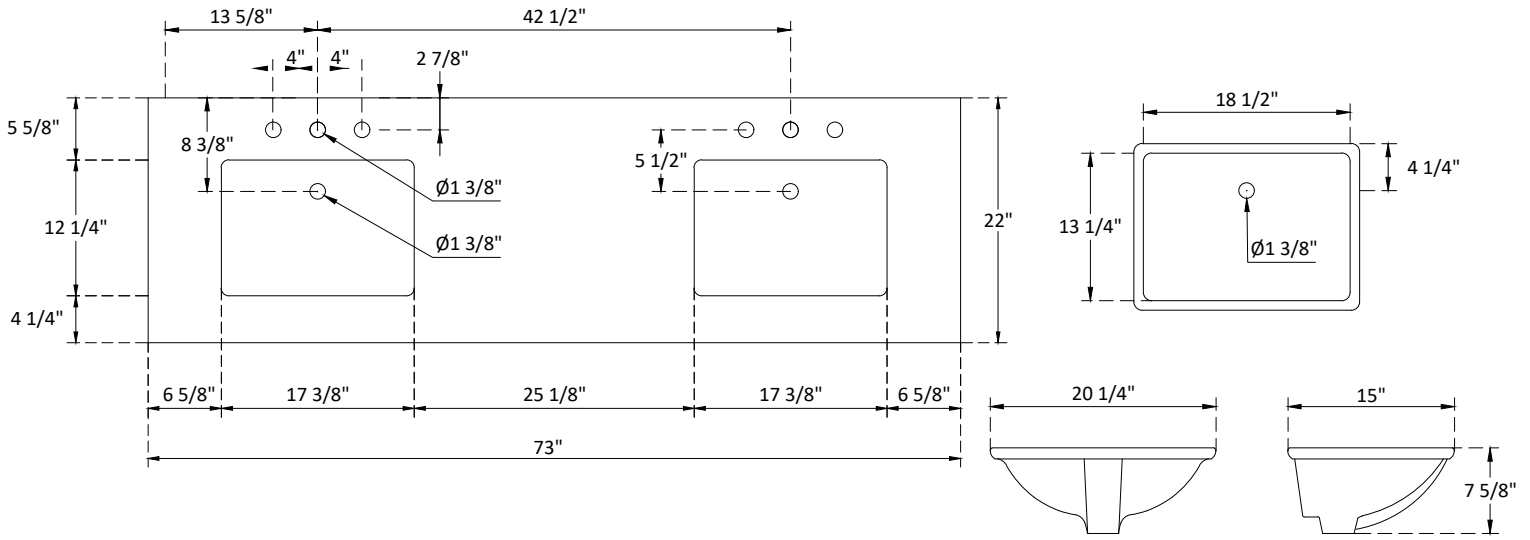

# SPECIFICATIONS

Handle:  
Overall length : 7" (179mm)  
center to center : 6 1/4" (160mm)