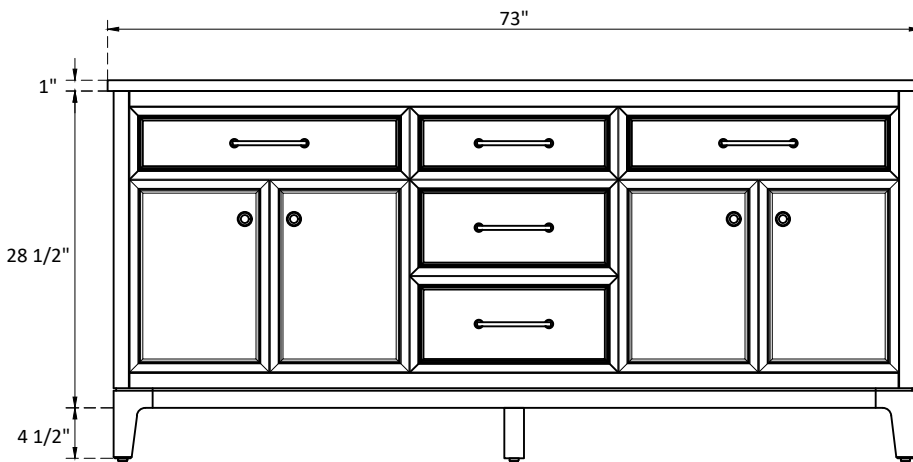

# SPECIFICATIONS

Handle:  
Overall length : 7" (179mm)  
center to center : 6 1/4" (160mm)