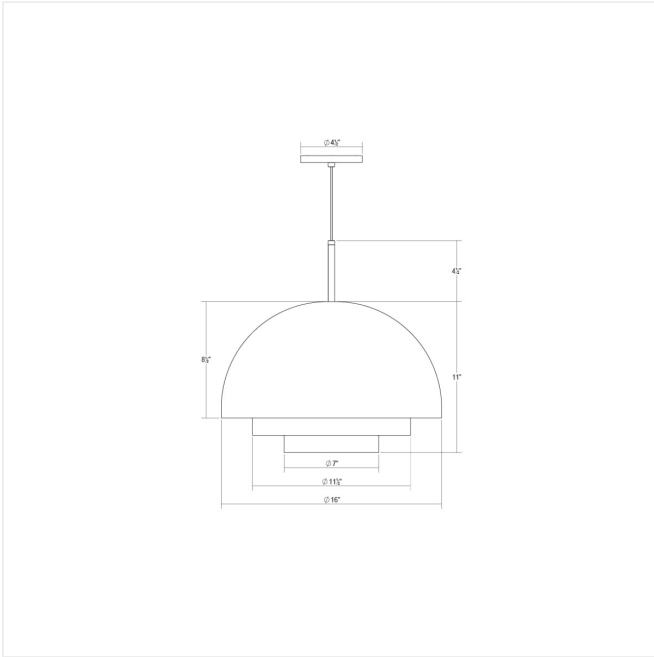

Project:

Modern Tiers 16" Dome LED Pendant Spec Sheet

SKU: 3523.25

Modern Tiers Pendants celebrate pure modern geometry and functional simplicity. Smooth, muted concentric tiered rings—domed or in a flat drum shape—channel light downward, creating an illuminating LED glow within a sculptural form. Scaled for residential, hospitality and commercial settings for an enduring modern presence.

Learn more: <https://sonnemanlight.com/modern-tiers-pendant>

Type #:

Dimensions

Height:	15.5"
Diameter:	16"
Canopy/Backplate/Base:	4.5"
Hanging Details:	20' Adjustable Cord
Shape:	Dome
Size:	16"
Canopy/Backplate/Base Height:	0.5"

Installation

Installation:	Licensed electrician required
Sloped Ceiling Compatible?:	Compatible
Cord Length:	20' Adjustable Cord
Minimum Hanging Height:	16.5"
Maximum Hanging Height:	255.5"

Shade

Shade Material:	Metal
Shade 1 Color:	Satin Black
Shade 2 Material:	Metal
Shade 2 Color:	Satin White
Shade 3 Material:	Metal
Shade 3 Color:	Satin White