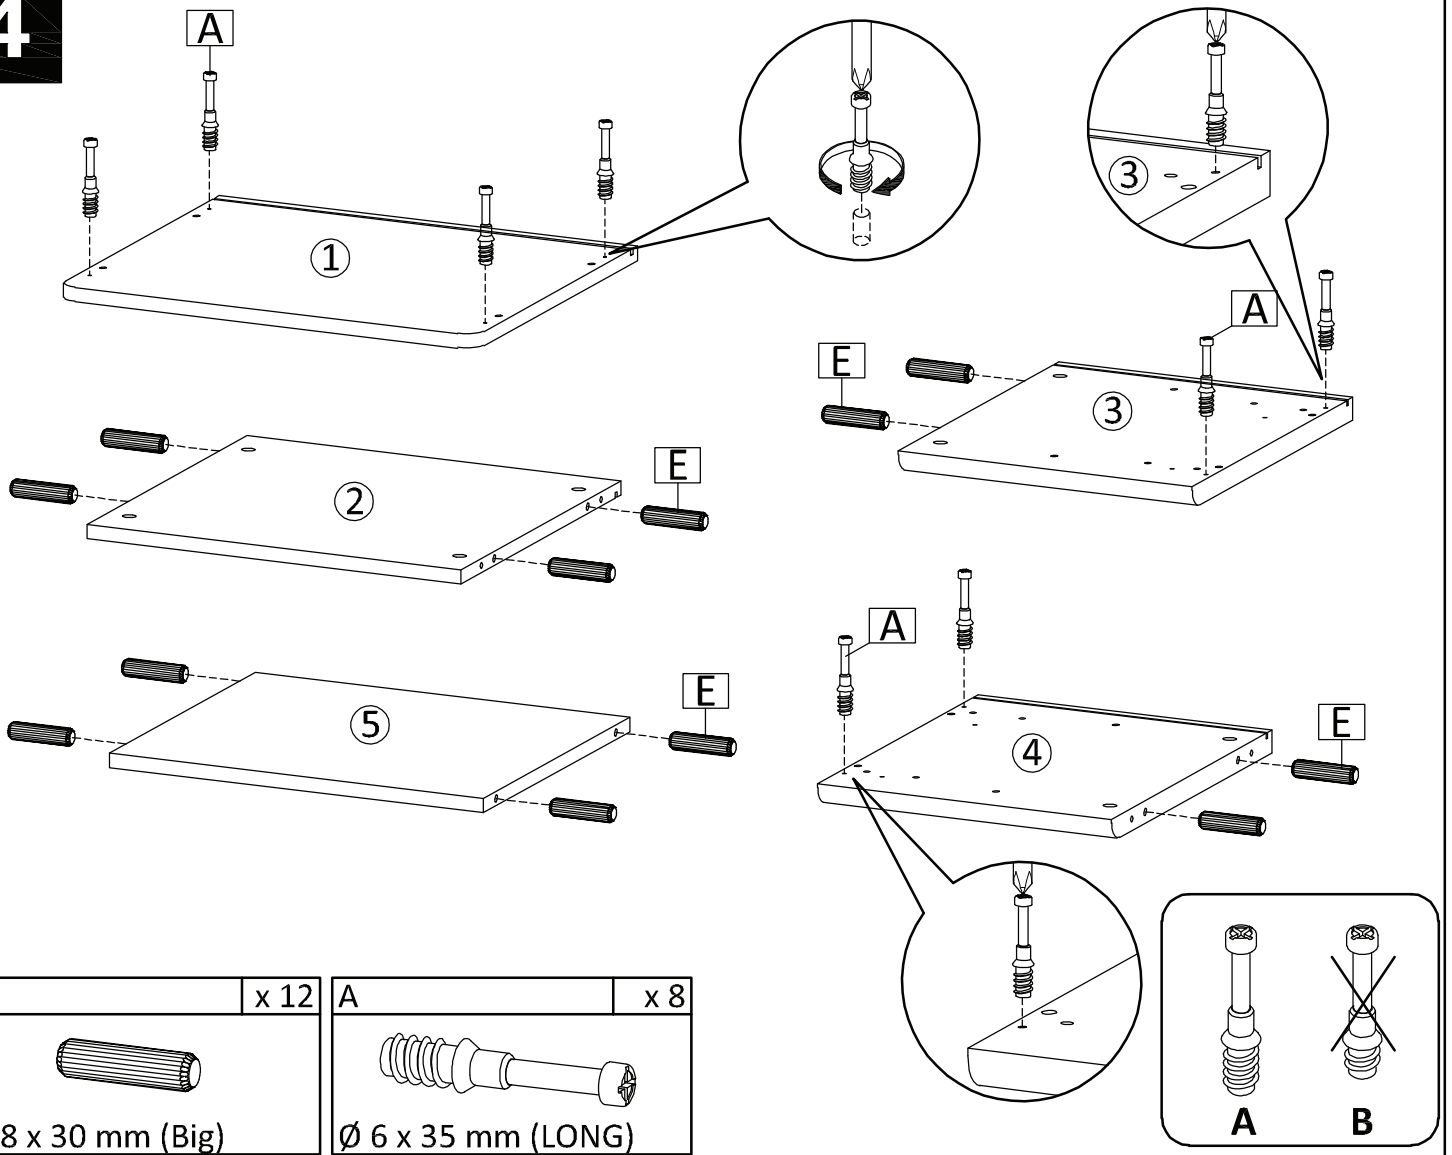

ASSEMBLY INSTRUCTIONS

Hardware

A x 8  Ø 6 x 35 mm (LONG)	B x 2  Ø 6 x 32 mm (SHORT)	C x 8  Ø 15 mm (Big)	D x 2  Ø 12 mm (Small)
E x 16  Ø 8 x 30 mm (Big)	F x 2  Ø 6 x 30 mm (Small)	G x 1 	H x 4 
I x 4 	J x 6 	K x 2 	L x 8 
M x 4 	N x 4 	O x 4 	RM35A x 1 

 SET-UP TIME : 90 MINUTES	 NUMBER OF PERSONS : 02	 TOOLS : (Not Provided)
--	---	---

1

B x 2  Ø 6 x 32 mm (SHORT)	F x 2  Ø 6 x 30 mm (Small)
--	--

2

D	x 2
	
Ø 12 mm (Small)	

I	x 4
	

3

J	x 6
	

RM35A	x 1
	

K	x 2
	

4

E	x 12
	
Ø 8 x 30 mm (Big)	

A	x 8
	
Ø 6 x 35 mm (LONG)	

5

H	x 4
	

RM35A	x 1
	

6

L	x 8	G	x 1	E	x 4
				 Ø 8 x 30 mm (Big)	

7

C	x 2
	
Ø 15 mm (Big)	

8

9

10

N	x 4	O	x 4