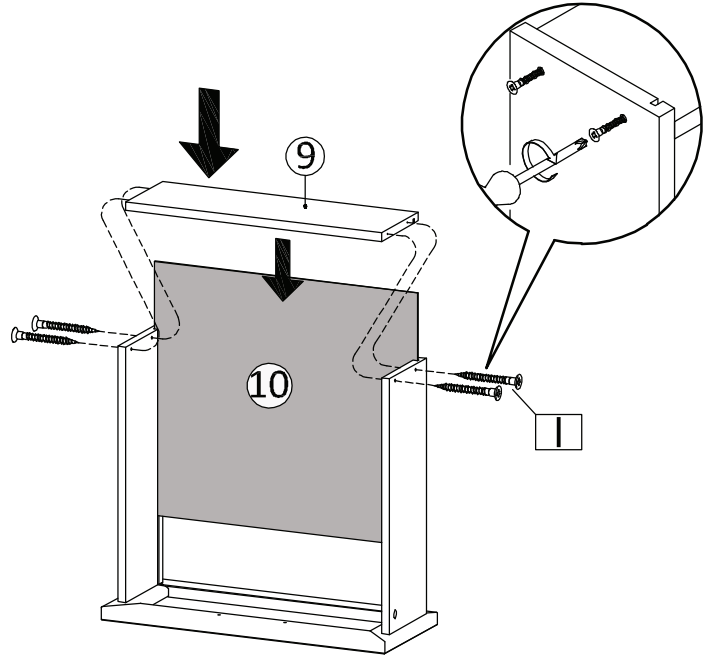

ASSEMBLY INSTRUCTIONS

Hardware

A x 8  Ø 6 x 35 mm (LONG)	B x 2  Ø 6 x 32 mm (SHORT)	C x 8  Ø 15 mm (Big)	D x 2  Ø 12 mm (Small)
E x 16  Ø 8 x 30 mm (Big)	F x 2  Ø 6 x 30 mm (Small)	G x 1 	H x 4 
I x 4 	J x 6 	K x 2 	L x 8 
M x 4 	N x 4 	O x 4 	RM35A x 1 

 SET-UP TIME : 90 MINUTES	 NUMBER OF PERSONS : 02	 TOOLS : (Not Provided)
--	---	---

1

B x 2  Ø 6 x 32 mm (SHORT)	F x 2  Ø 6 x 30 mm (Small)
--	--

2

D	x 2
	
Ø 12 mm (Small)	

I	x 4
	

3

J	x 6
	

RM35A	x 1
	

K	x 2
	

4

E	x 12
	
Ø 8 x 30 mm (Big)	

A	x 8
	
Ø 6 x 35 mm (LONG)	

5

H	x 4
	

RM35A	x 1
	

6

L	x 8	G	x 1	E	x 4
				 Ø 8 x 30 mm (Big)	

7

C	x 2
	
Ø 15 mm (Big)	

8

9

10

N	x 4	O	x 4