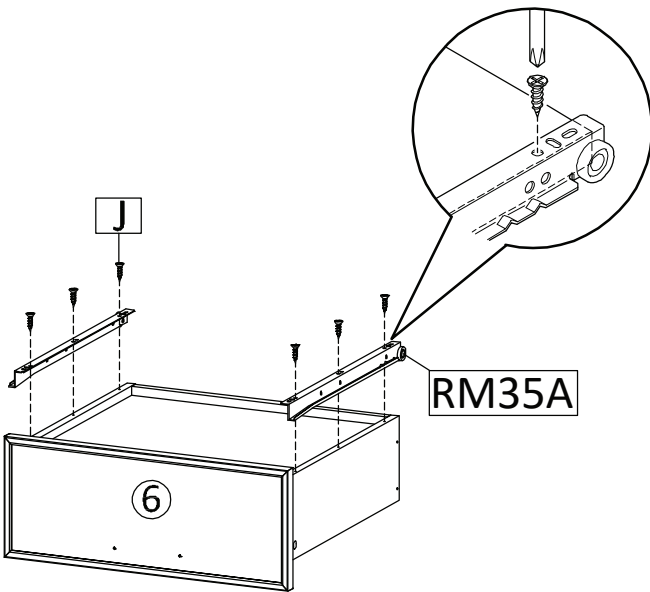

ASSEMBLY INSTRUCTIONS

Hardware

A x 8  Ø 6 x 35 mm (LONG)	B x 2  Ø 6 x 32 mm (SHORT)	C x 8  Ø 15 mm (Big)	D x 2  Ø 12 mm (Small)
E x 16  Ø 8 x 30 mm (Big)	F x 2  Ø 6 x 30 mm (Small)	G x 1 	H x 4 
I x 4 	J x 6 	K x 2 	L x 8 
M x 4 	N x 4 	O x 4 	RM35A x 1 

 SET-UP TIME : 90 MINUTES	 NUMBER OF PERSONS : 02	 TOOLS : (Not Provided)
--	---	---

1

B x 2  Ø 6 x 32 mm (SHORT)	F x 2  Ø 6 x 30 mm (Small)
--	--

2

D	x 2
	
Ø 12 mm (Small)	

I	x 4
	

3

J	x 6
	

RM35A	x 1
	

K	x 2
	

4

E	x 12
	
Ø 8 x 30 mm (Big)	

A	x 8
	
Ø 6 x 35 mm (LONG)	

5

H	x 4
	

RM35A	x 1
	

6

L	x 8	G	x 1	E	x 4
				 Ø 8 x 30 mm (Big)	

7

C	x 2
	
Ø 15 mm (Big)	

8

9

10

N	x 4	O	x 4