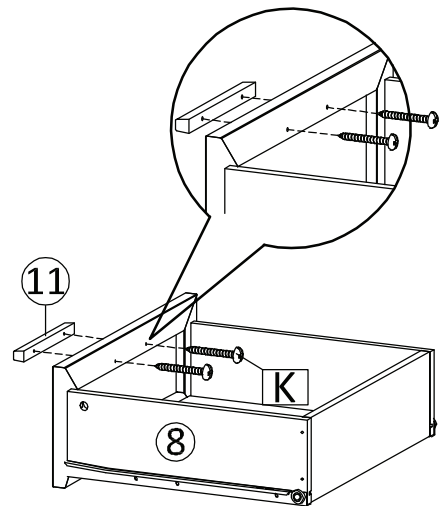

ASSEMBLY INSTRUCTIONS

Hardware

A x 8  Ø 6 x 35 mm (LONG)	B x 2  Ø 6 x 32 mm (SHORT)	C x 8  Ø 15 mm (Big)	D x 2  Ø 12 mm (Small)
E x 16  Ø 8 x 30 mm (Big)	F x 2  Ø 6 x 30 mm (Small)	G x 1 	H x 4 
I x 4 	J x 6 	K x 2 	L x 8 
M x 4 	N x 4 	O x 4 	RM35A x 1 

 SET-UP TIME : 90 MINUTES	 NUMBER OF PERSONS : 02	 TOOLS : (Not Provided)
--	---	---

1

B x 2  Ø 6 x 32 mm (SHORT)	F x 2  Ø 6 x 30 mm (Small)
--	--

2

D	x 2
	
Ø 12 mm (Small)	

I	x 4
	

3

J	x 6
	

RM35A	x 1
	

K	x 2
	

4

E	x 12
	
Ø 8 x 30 mm (Big)	

A	x 8
	
Ø 6 x 35 mm (LONG)	

5

H	x 4
	

RM35A	x 1
	

6

L	x 8	G	x 1	E	x 4
				 Ø 8 x 30 mm (Big)	

7

C	x 2
	
Ø 15 mm (Big)	

8

9

10

N	x 4	O	x 4