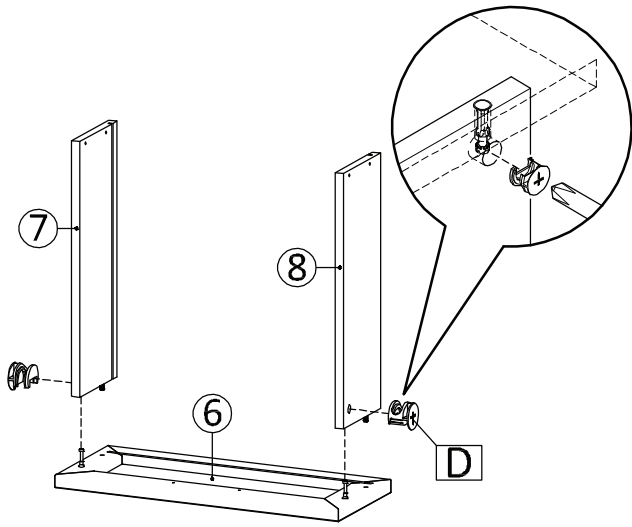

ASSEMBLY INSTRUCTIONS

Hardware

A x 8  Ø 6 x 35 mm (LONG)	B x 2  Ø 6 x 32 mm (SHORT)	C x 8  Ø 15 mm (Big)	D x 2  Ø 12 mm (Small)
E x 16  Ø 8 x 30 mm (Big)	F x 2  Ø 6 x 30 mm (Small)	G x 1 	H x 4 
I x 4 	J x 6 	K x 2 	L x 8 
M x 4 	N x 4 	O x 4 	RM35A x 1 

 SET-UP TIME : 90 MINUTES	 NUMBER OF PERSONS : 02	 TOOLS : (Not Provided)
--	---	---

1

B x 2  Ø 6 x 32 mm (SHORT)	F x 2  Ø 6 x 30 mm (Small)
--	--

2

D	x 2
	
Ø 12 mm (Small)	

I	x 4
	

3

J	x 6
	

RM35A	x 1
	

K	x 2
	

4

E	x 12
	
Ø 8 x 30 mm (Big)	

A	x 8
	
Ø 6 x 35 mm (LONG)	

5

H	x 4
	

RM35A	x 1
	

6

L	x 8	G	x 1	E	x 4
				 Ø 8 x 30 mm (Big)	

7

C	x 2
	
Ø 15 mm (Big)	

8

9

10

N	x 4	O	x 4