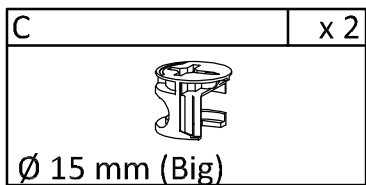

ASSEMBLY INSTRUCTIONS

Hardware

A x 8  Ø 6 x 35 mm (LONG)	B x 2  Ø 6 x 32 mm (SHORT)	C x 8  Ø 15 mm (Big)	D x 2  Ø 12 mm (Small)
E x 16  Ø 8 x 30 mm (Big)	F x 2  Ø 6 x 30 mm (Small)	G x 1 	H x 4 
I x 4 	J x 6 	K x 2 	L x 8 
M x 4 	N x 4 	O x 4 	RM35A x 1 

 SET-UP TIME : 90 MINUTES	 NUMBER OF PERSONS : 02	 TOOLS : (Not Provided)
--	---	---

1

B x 2  Ø 6 x 32 mm (SHORT)	F x 2  Ø 6 x 30 mm (Small)
--	--

2

D	x 2
	
Ø 12 mm (Small)	

I	x 4
	

3

J	x 6
	

RM35A	x 1
	

K	x 2
	

4

E	x 12
	
Ø 8 x 30 mm (Big)	

A	x 8
	
Ø 6 x 35 mm (LONG)	

5

H	x 4
	

RM35A	x 1
	

6

L	x 8	G	x 1	E	x 4
				 Ø 8 x 30 mm (Big)	

7

C	x 2
	
Ø 15 mm (Big)	

8

9

10

N	x 4	O	x 4