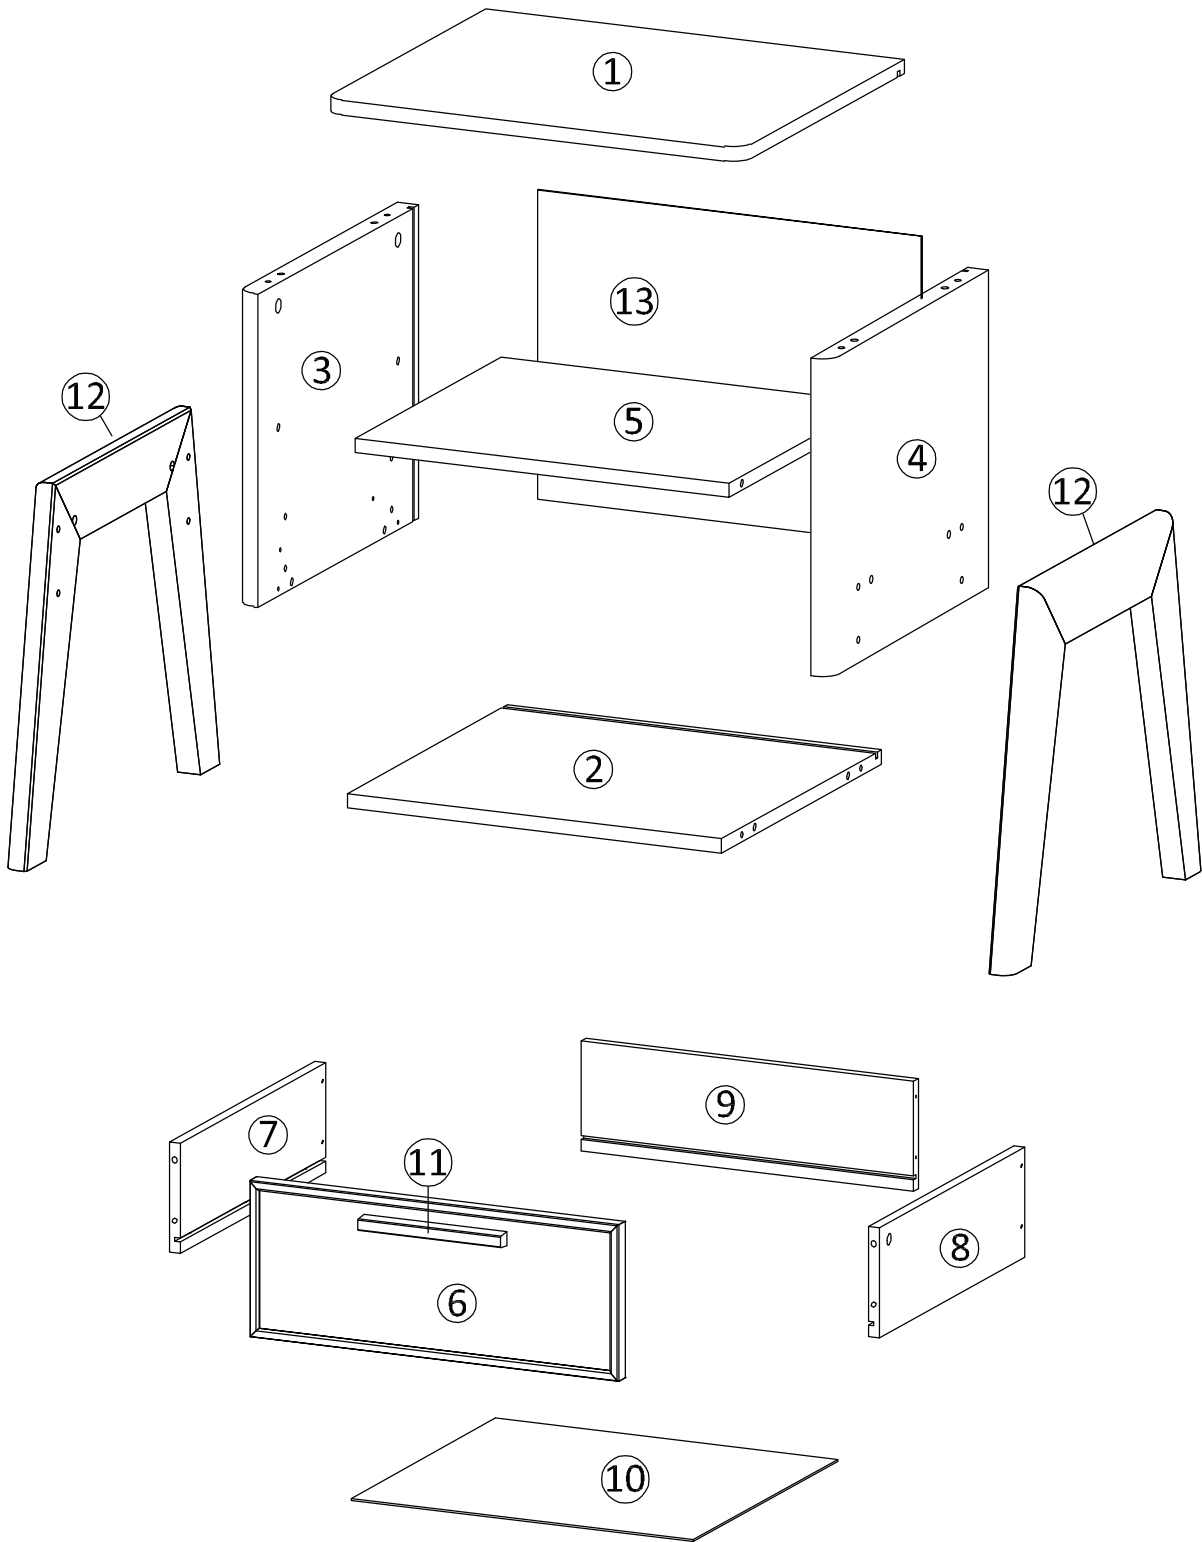

ASSEMBLY INSTRUCTIONS

Hardware

A x 8  Ø 6 x 35 mm (LONG)	B x 2  Ø 6 x 32 mm (SHORT)	C x 8  Ø 15 mm (Big)	D x 2  Ø 12 mm (Small)
E x 16  Ø 8 x 30 mm (Big)	F x 2  Ø 6 x 30 mm (Small)	G x 1 	H x 4 
I x 4 	J x 6 	K x 2 	L x 8 
M x 4 	N x 4 	O x 4 	RM35A x 1 

 SET-UP TIME : 90 MINUTES	 NUMBER OF PERSONS : 02	 TOOLS : (Not Provided)
--	---	---

1

B x 2  Ø 6 x 32 mm (SHORT)	F x 2  Ø 6 x 30 mm (Small)
--	--

2

D	x 2
	
Ø 12 mm (Small)	

I	x 4
	

3

J	x 6
	

RM35A	x 1
	

K	x 2
	

4

E	x 12
	
Ø 8 x 30 mm (Big)	

A	x 8
	
Ø 6 x 35 mm (LONG)	

5

H	x 4
	

RM35A	x 1
	

6

L	x 8	G	x 1	E	x 4
				 Ø 8 x 30 mm (Big)	

7

C	x 2
	
Ø 15 mm (Big)	

8

9

10

N	x 4	O	x 4