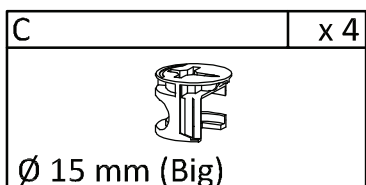

ASSEMBLY INSTRUCTIONS

Hardware

A x 8  Ø 6 x 35 mm (LONG)	B x 2  Ø 6 x 32 mm (SHORT)	C x 8  Ø 15 mm (Big)	D x 2  Ø 12 mm (Small)
E x 16  Ø 8 x 30 mm (Big)	F x 2  Ø 6 x 30 mm (Small)	G x 1 	H x 4 
I x 4 	J x 6 	K x 2 	L x 8 
M x 4 	N x 4 	O x 4 	RM35A x 1 

 SET-UP TIME : 90 MINUTES	 NUMBER OF PERSONS : 02	 TOOLS : (Not Provided)
--	---	---

1

B x 2  Ø 6 x 32 mm (SHORT)	F x 2  Ø 6 x 30 mm (Small)
--	--

2

D	x 2
	
Ø 12 mm (Small)	

I	x 4
	

3

J	x 6
	

RM35A	x 1
	

K	x 2
	

4

E	x 12
	
Ø 8 x 30 mm (Big)	

A	x 8
	
Ø 6 x 35 mm (LONG)	

5

H	x 4
	

RM35A	x 1
	

6

L	x 8	G	x 1	E	x 4
				 Ø 8 x 30 mm (Big)	

7

C	x 2
	
Ø 15 mm (Big)	

8

9

10

N	x 4	O	x 4