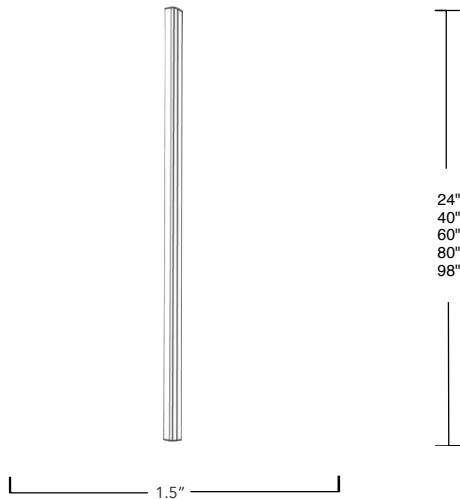

Pictured with the lights on

Linear Minimalist and Modern Wall Lamp

Our minimalist and modern linéair wall lamp features a geometric shape of a simple rod. This modern wall light is crafted from quality metals in a matte black finish, being LED adding some contemporary charm to your ensemble.

Type	Light Sconce
Dimensions	Height: 24", 40", 60", 80", 98" Width: 1.5" Depth: 1.5"
Weight	2lbs, 3lbs, 4lbs, 5lbs, 7lbs
Materials & Finish	Aluminum, available in black or white finish

Certification  Dry location
Damp location option available

Length	Emitting Color	Lumens	Watts	Weight	Dimmable?
24 Inches	3000K, 4000K, 6000K	222	8.3W	0.58 kg	No
40 Inches	3000K, 4000K, 6000K	354	12.92W	0.97 kg	No
60 Inches	3000K, 4000K, 6000K	389	15.51W	1.45 kg	No
80 inches	3000K, 4000K, 6000K	464	18.5W	1.94 kg	No
98 inches	3000K, 4000K, 6000K	556	21.8W	2.43 kg	No