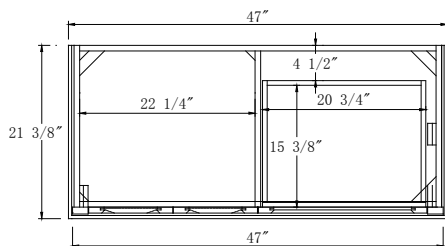

Dimensions

Front

Back

Side

Top

Features

- Solid Wood & Hardwood Construction
- 3 Soft-close Drawers
- 2 Soft-close Door
- Brushed nickel hardware
- Adjustable leg levelers
- CUPC Undermount Basin

Dimensions:

- 48"×22"×34-1/8" (With Top)
- 47"×21 3/8"×33 3/8" (Vanity Only)

Vanity Finish:

- White (W)
- Sapphire Gray (SG)

Countertop:

- Black Granite (BK)

Certification:

CARB P2

Countertop & Sink

Dimensions:

Countertop: 48"×22"×0.75"

Rectangle undermount basin: 20.1"×15.2"×7.5"