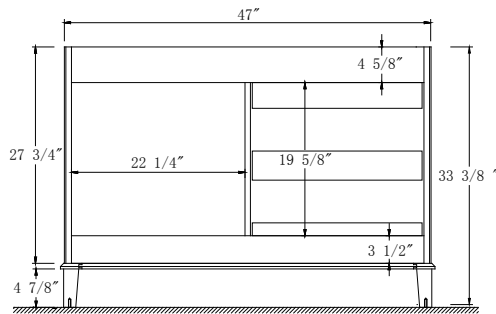

Dimensions

Front

Back

Side

Top

Features

- Solid Wood & Hardwood Construction
- 3 Soft-close Drawers
- 2 Soft-close Door
- Brushed nickel hardware
- Adjustable leg levelers
- CUPC Undermount Basin

Dimensions:

- 48"×22"×34-1/8" (With Top)
- 47"×21 3/8"×33 3/8" (Vanity Only)

Vanity Finish:

- White (W)
- Sapphire Gray (SG)

Countertop:

- Black Granite (BK)

Certification:

CARB P2

Countertop & Sink

Dimensions:

Countertop: 48"×22"×0.75"

Rectangle undermount basin: 20.1"×15.2"×7.5"