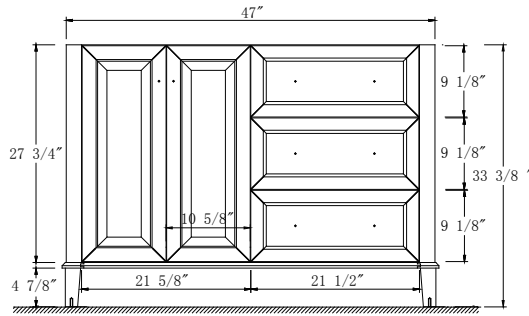

Dimensions

Front

Back

Side

Top

Features

- Solid Wood & Hardwood Construction
- 3 Soft-close Drawers
- 2 Soft-close Door
- Brushed nickel hardware
- Adjustable leg levelers
- CUPC Undermount Basin

Dimensions:

- 48"×22"×34-1/8" (With Top)
- 47"×21 3/8"×33 3/8" (Vanity Only)

Vanity Finish:

- White (W)
- Sapphire Gray (SG)

Countertop:

- Black Granite (BK)

Certification:

CARB P2

Countertop & Sink

Dimensions:

Countertop: 48"×22"×0.75"

Rectangle undermount basin: 20.1"×15.2"×7.5"