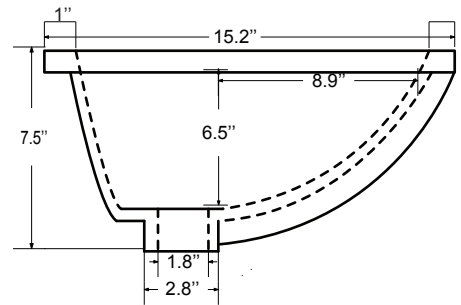

Dimensions

Front

Back

Side

Top

Features

- Solid Wood & Hardwood Construction
- 3 Soft-close Drawers
- 2 Soft-close Door
- Brushed nickel hardware
- Adjustable leg levelers
- CUPC Undermount Basin

Dimensions:

- 48"×22"×34-1/8" (With Top)
- 47"×21 3/8"×33 3/8" (Vanity Only)

Vanity Finish:

- White (W)
- Sapphire Gray (SG)

Countertop:

- Black Granite (BK)

Certification:

CARB P2

Countertop & Sink

Dimensions:

Countertop: 48"×22"×0.75"

Rectangle undermount basin: 20.1"×15.2"×7.5"