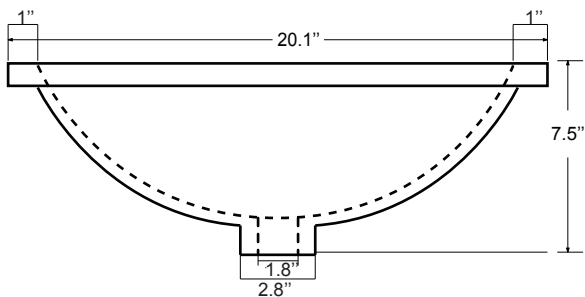

Dimensions

Front

Back

Side

Top

Features

- Solid Wood & Hardwood Construction
- 3 Soft-close Drawers
- 2 Soft-close Door
- Brushed nickel hardware
- Adjustable leg levelers
- CUPC Undermount Basin

Dimensions:

- 48"×22"×34-1/8" (With Top)
- 47"×21 3/8"×33 3/8" (Vanity Only)

Vanity Finish:

- White (W)
- Sapphire Gray (SG)

Countertop:

- Black Granite (BK)

Certification:

CARB P2

Countertop & Sink

Dimensions:

Countertop: 48"×22"×0.75"

Rectangle undermount basin: 20.1"×15.2"×7.5"