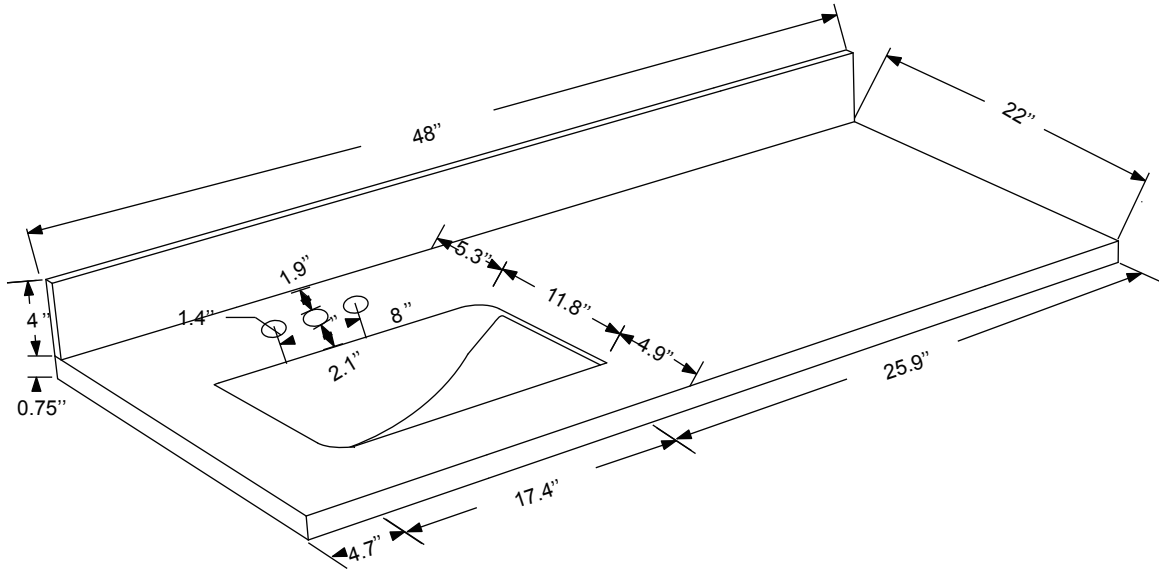

Dimensions

Front

Back

Side

Top

Features

- Solid Wood & Hardwood Construction
- 3 Soft-close Drawers
- 2 Soft-close Door
- Brushed nickel hardware
- Adjustable leg levelers
- CUPC Undermount Basin

Dimensions:

- 48"×22"×34-1/8" (With Top)
- 47"×21 3/8"×33 3/8" (Vanity Only)

Vanity Finish:

- White (W)
- Sapphire Gray (SG)

Countertop:

- Black Granite (BK)

Certification:

CARB P2

Countertop & Sink

Dimensions:

Countertop: 48"×22"×0.75"

Rectangle undermount basin: 20.1"×15.2"×7.5"