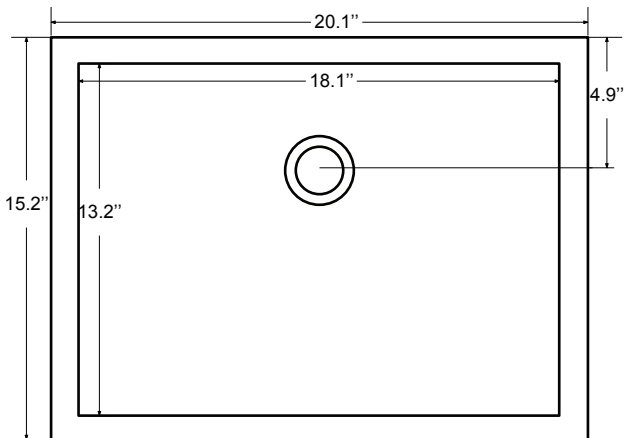

Dimensions

Front

Back

Side

Top

Features

- Solid Wood & Hardwood Construction
- 3 Soft-close Drawers
- 2 Soft-close Door
- Brushed nickel hardware
- Adjustable leg levelers
- CUPC Undermount Basin

Dimensions:

- 48"×22"×34-1/8" (With Top)
- 47"×21 3/8"×33 3/8" (Vanity Only)

Vanity Finish:

- White (W)
- Sapphire Gray (SG)

Countertop:

- Black Granite (BK)

Certification:

CARB P2

Countertop & Sink

Dimensions:

Countertop: 48"×22"×0.75"

Rectangle undermount basin: 20.1"×15.2"×7.5"