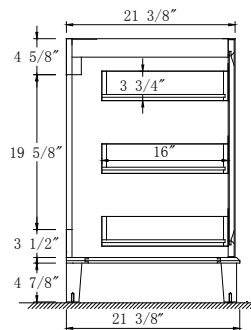

Dimensions

Front

Back

Side

Top

Features

- Solid Wood & Hardwood Construction
- 3 Soft-close Drawers
- 2 Soft-close Door
- Brushed nickel hardware
- Adjustable leg levelers
- CUPC Undermount Basin

Dimensions:

- 48"×22"×34-1/8" (With Top)
- 47"×21 3/8"×33 3/8" (Vanity Only)

Vanity Finish:

- White (W)
- Sapphire Gray (SG)

Countertop:

- Black Granite (BK)

Certification:

CARB P2

Countertop & Sink

Dimensions:

Countertop: 48"×22"×0.75"

Rectangle undermount basin: 20.1"×15.2"×7.5"