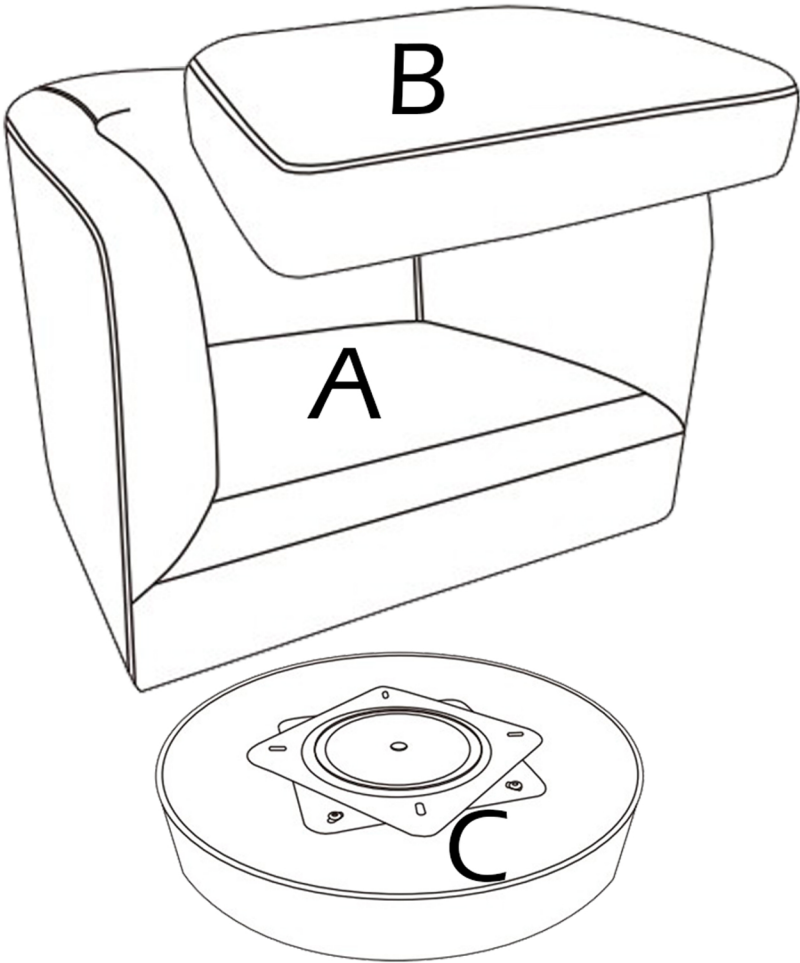

360° Wooden Swivel Base:
Ensures quiet, smooth rotation for added flexibility in modern living spaces.

EXPLODED VIEW

PARTS

A*1

Seat frame

B*1

Seat cushion

C*1