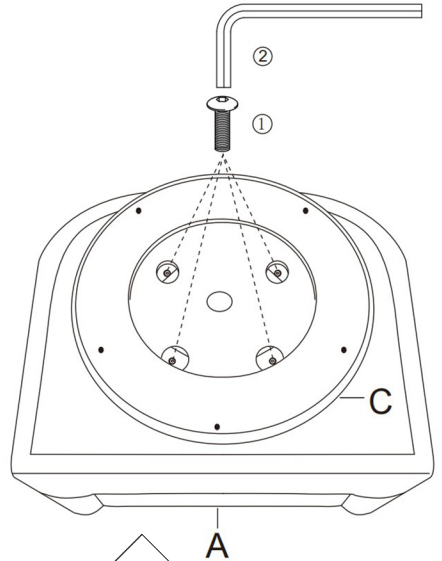

step 2

Install the rotary base (C) onto the seat frame (A), use the allen wrench (2) provided to tighten the bolts (1), make sure all four bolts are fully tightened. Congratulations! The installation is complete!

Can be rotated 360°
Swivel