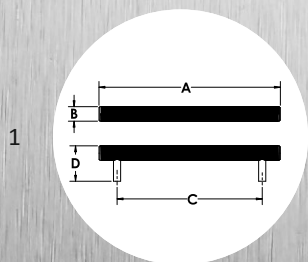

## Monaco

	Item Description	Item Code	Size	Material	Size				Fig.	MSRP (USD)
					A	B	C	D		
1	MONACO BAR PULL HANDLE 96MM	BP.613.96	96MM	Brass	136	14	96	37	1	19.23
2	MONACO BAR PULL HANDLE 128MM	BP.613.128	128MM	Brass	168	14	128	37	1	25.74
3	MONACO BAR PULL HANDLE 160MM	BP.613.160	160MM	Brass	200	14	160	37	1	30.08
4	MONACO BAR PULL HANDLE 192MM	BP.613.192	192MM	Brass	232	14	192	37	1	38.76
5	MONACO BAR PULL HANDLE 224MM	BP.613.224	224MM	Brass	264	14	224	37	1	51.77
6	MONACO BAR PULL HANDLE 12"	BP.613.12"	12"	Brass	345	14	12"	37	1	64.79

Finishes available 'codes': BRIGHT CHROME '2' | BRUSH NICKEL '3' | AGED BRASS '4' | OIL RUBBED BRONZE '5' | LACQUERED POLISHED BRASS '7L' | UNLACQUERED POLISHED BRASS '7U' | POLISHED NICKEL '8' | BRUSH BRASS '13' | ANTIQUE COPPER '15' | BLACK EPOXY '19' | WEATHERED NICKEL '20' | ROSE GOLD '33' | DUAL NICKEL OVER BLACK '48' | BRUSH BRASS OVER BLACK '49' | BRUSH BRASS OVER WHITE '50' | SATIN COPPER '58' |