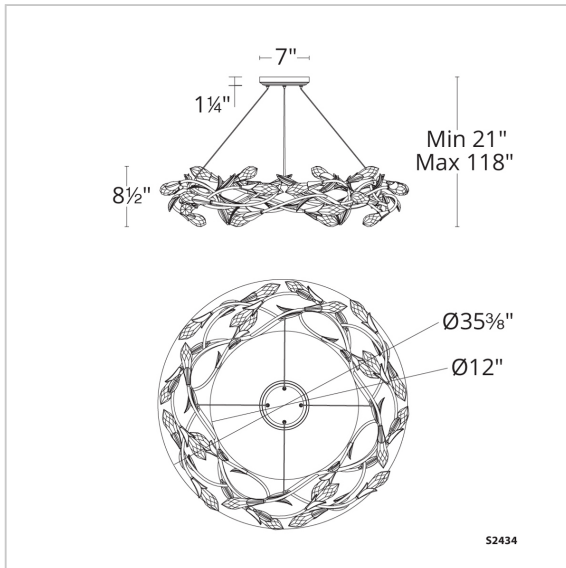

Secret Garden

S2434

LINE DRAWING

DESCRIPTION

The secret to immortality may lie in the transient nature of life itself. Dimensionally finished leaves and vines conceal powerful LEDs to illuminate Optic Haze® Quartz blooms with mystical beauty. From one season to the next, the vining blossoms on this Schonbek portray grace and renewal; the cyclical order of life everlasting.

Black
(-51)

SPECIFICATIONS

Light Source	LED
Dimming	ELV, 0-10V, Triac
Standards	ETL/cETL, Title 24

REPLACEMENT PARTS

RPL-GLA-2434 - Replacement Optic Haze Quartz

Model	Finish	Crystal	Size	CCT	Weight	Voltage	Wattage	LED Lumens	Delivered Lumens
S2434	- 26 - 32 - 47 - 48 - 51 - 76	OH	35"	3500K	29lbs	120V-277V	43W	3100	Up To 2500