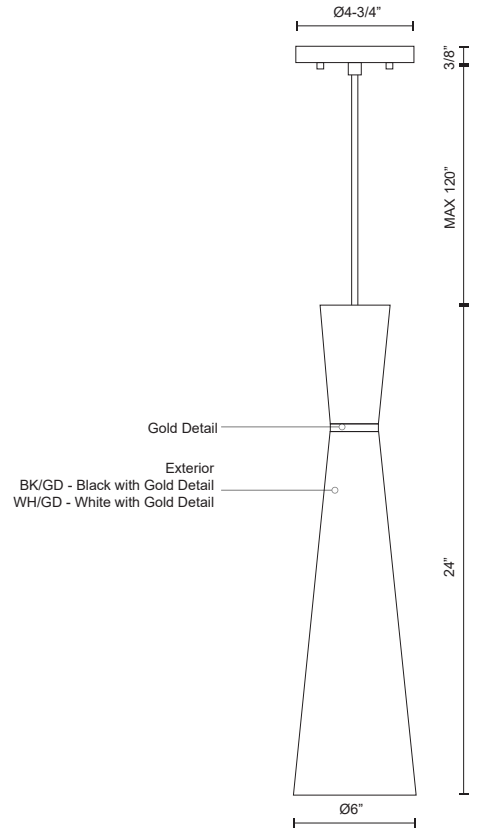

VANDERBILT 493206

PENDANTS

PROJECT

DESCRIPTION

Single-lamp pendant with conical aluminum shade with fine powder-coated finishes and anodized gold ring detail. Exterior shade colors are white or black, with matte white interior. Suspended by cloth cable

493206-WH/GD
White with Gold
detail

493206-BK/GD
Black with Gold
detail

SPECIFICATION DETAILS

* For custom options, consult factory for details.

Fixture Dimensions	D6" x H24"
Lamp Type	Incandescent, A19, Medium Base
Wattage	1 x 60W
Voltage	120V
Shade Details	Spun Aluminum Shade
Adjustable	Yes
Wire Length	120" Max
Wire Type	Color Matching SVT Cord
Location	Dry
Bulbs Included	No
Warranty	5 Years
Canopy Dimensions	D4-3/4" x H3/8"