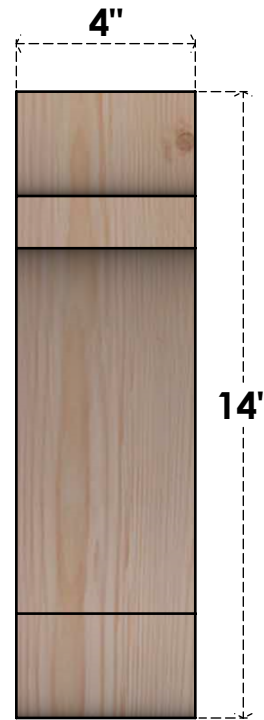

BRC04X06X14OLY00RDF

4"W X 6"D X 14"H OLYMPIC ROUGH SAWN BRACE, DOUGLAS FIR

SIDE

FRONT

EKENA MILLWORK
 2300 WEST MAIN ST.
 CLARKSVILLE, TX 75426
 TOLL FREE: 866-607-0453
 WWW.EKENAMILLWORK.COM

NOTES

1. INSTALLATION TO BE COMPLETED IN ACCORDANCE WITH MANUFACTURER'S SPECIFICATIONS.
2. DRAWING MAY NOT BE TO SCALE
3. THIS DRAWING IS INTENDED FOR DESIGN AND PLANNING PURPOSES ONLY.
4. ALL INFORMATION CONTAINED HEREIN WAS CURRENT AT THE TIME OF DEVELOPMENT BUT MUST BE REVIEWED AND APPROVED BY THE PRODUCT MANUFACTURER TO BE CONSIDERED ACCURATE.
5. PRODUCTS ARE NOT KILN DRIED. THIS ITEM IS UNIQUE AND WILL CONTAIN THE NATURAL VARIATIONS THAT THE WOOD SPECIES OFFERS. THIS MAY RESULT IN VARIATIONS UP TO 1/4"