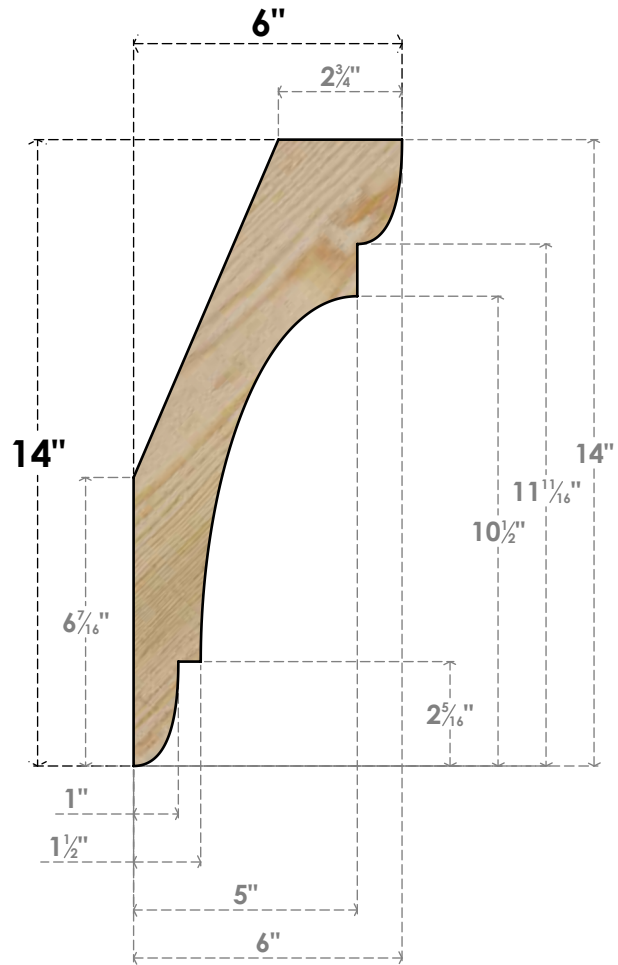

BRC04X06X14OLY00RDF

4"W X 6"D X 14"H OLYMPIC ROUGH SAWN BRACE, DOUGLAS FIR

SIDE

FRONT

EKENA MILLWORK
 2300 WEST MAIN ST.
 CLARKSVILLE, TX 75426
 TOLL FREE: 866-607-0453
 WWW.EKENAMILLWORK.COM

NOTES

1. INSTALLATION TO BE COMPLETED IN ACCORDANCE WITH MANUFACTURER'S SPECIFICATIONS.
2. DRAWING MAY NOT BE TO SCALE
3. THIS DRAWING IS INTENDED FOR DESIGN AND PLANNING PURPOSES ONLY.
4. ALL INFORMATION CONTAINED HEREIN WAS CURRENT AT THE TIME OF DEVELOPMENT BUT MUST BE REVIEWED AND APPROVED BY THE PRODUCT MANUFACTURER TO BE CONSIDERED ACCURATE.
5. PRODUCTS ARE NOT KILN DRIED. THIS ITEM IS UNIQUE AND WILL CONTAIN THE NATURAL VARIATIONS THAT THE WOOD SPECIES OFFERS. THIS MAY RESULT IN VARIATIONS UP TO 1/4"