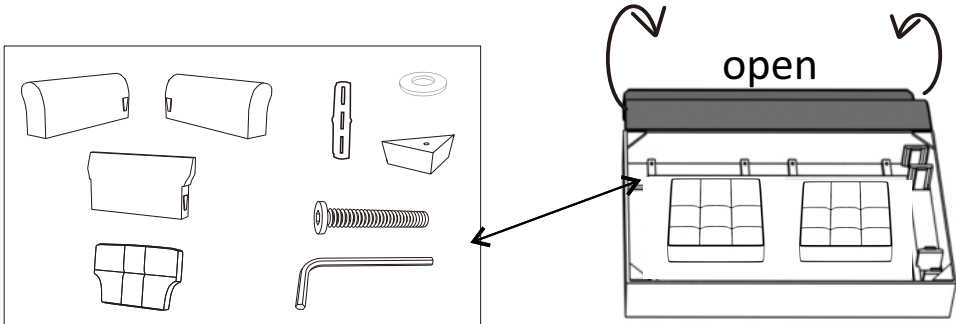

ASSEMBLY INSTRUCTION

ITEM NO: D2030 D2031 D2032

PARTS LIST

 A X1	 B X1	 C X1	 D X1
 E X1	 F X1	 F X4	
 1 X4	 2 X4	 3 X1	 4 X4

BEFORE ASSEMBLY

Open up Velcro of Non-Woven Fabric cover on the bottom of the seat frame to remove **ARM, back cushions, hardware** and **legs**.

SOFA ASSEMBLY INSTRUCTION

Step1

Step2

Step3

Step4