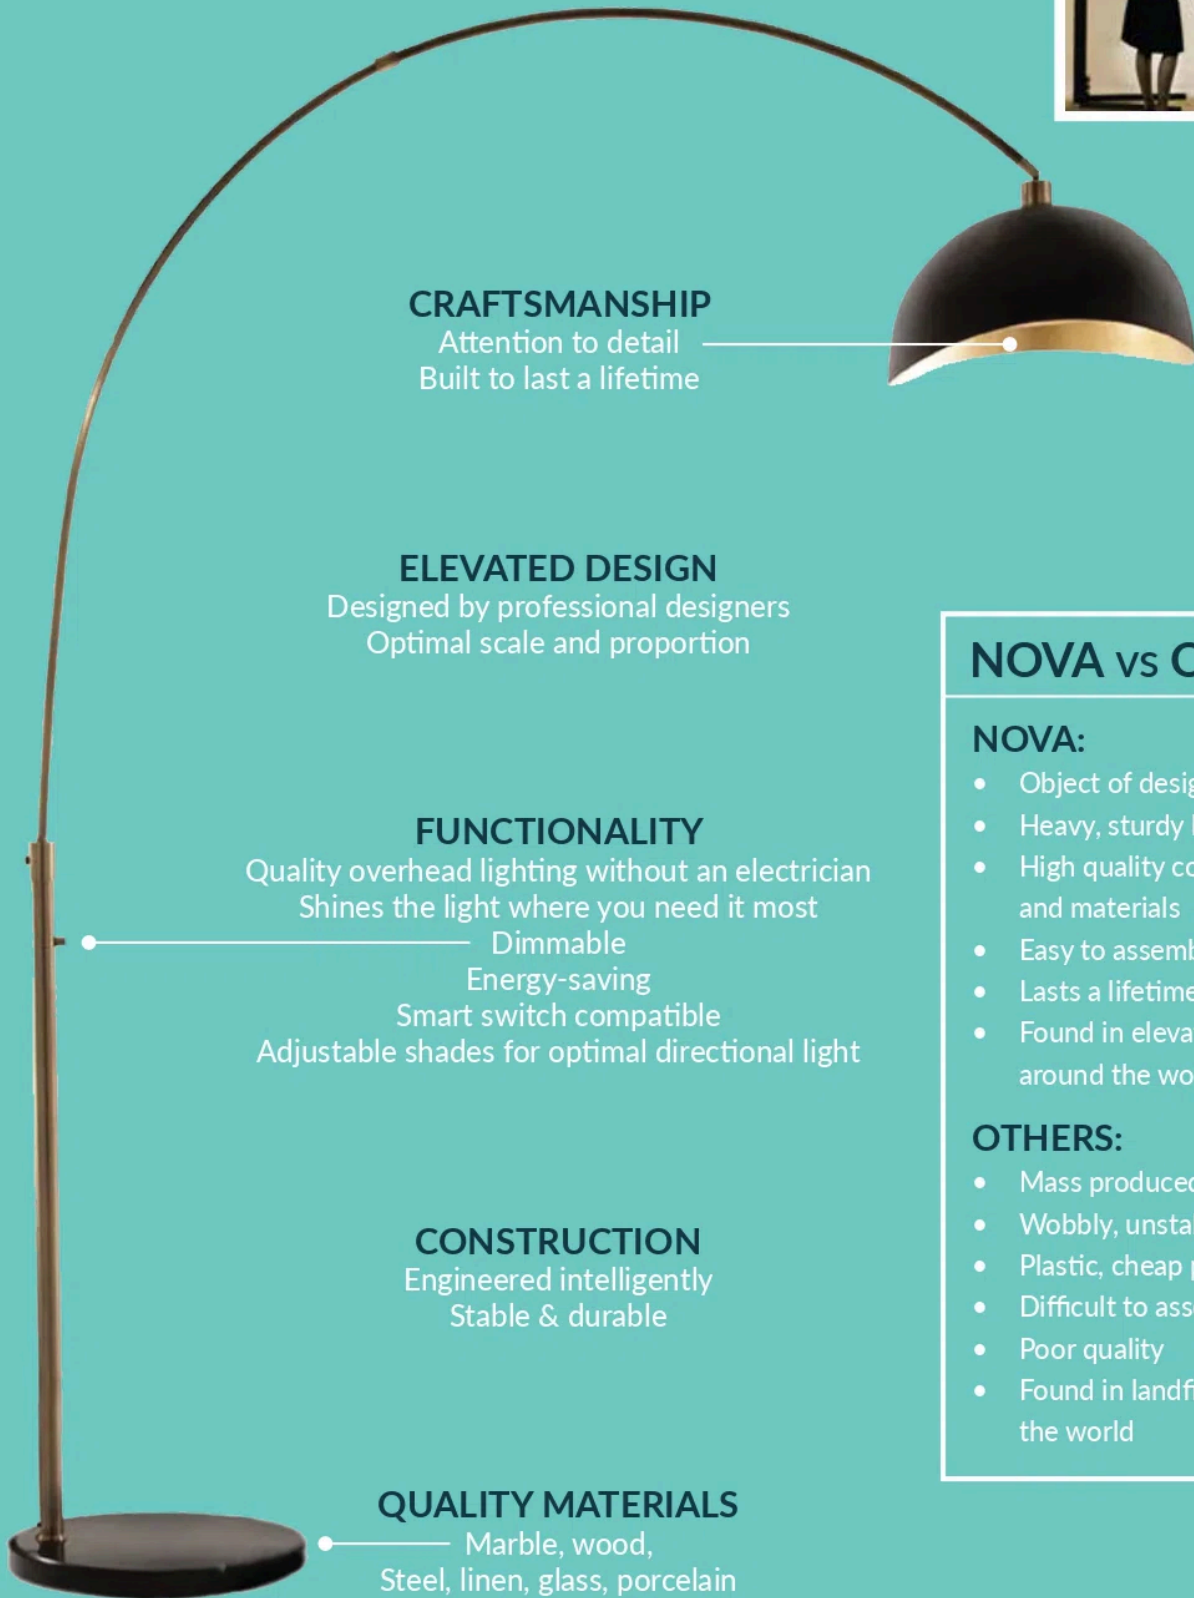

# WHY BUY A NOVA ARC LAMP?

NOVA of California invented the Arc lamp in 1959 to offer consumers portable overhead lighting. There are advantages to buying from the originator of Arc lighting for your home.

## CRAFTSMANSHIP

Attention to detail  
Built to last a lifetime

## ELEVATED DESIGN

Designed by professional designers  
Optimal scale and proportion

## FUNCTIONALITY

Quality overhead lighting without an electrician  
Shines the light where you need it most  
Dimmable  
Energy-saving  
Smart switch compatible  
Adjustable shades for optimal directional light