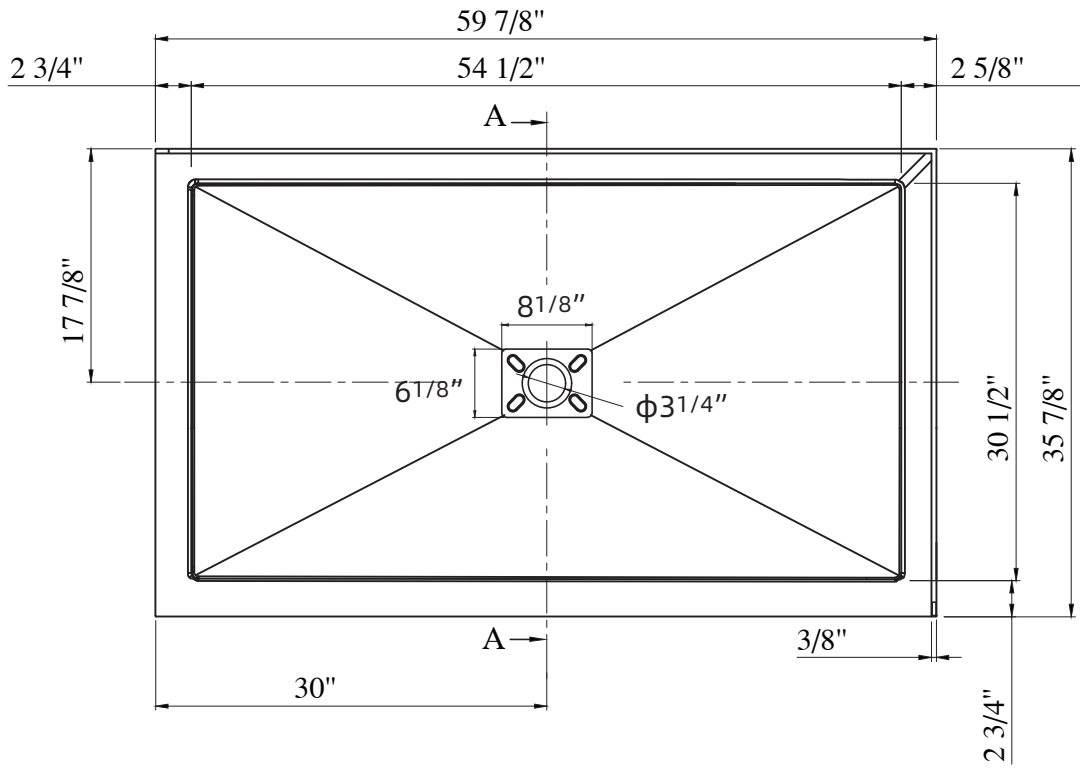

ZEAFIVE[®]

PRODUCT
INSTRUCTION
VIDEO

SIZE DETAILS

ACRYLIC SHOWER BASE

PRODUCT SIZE: 60"

All dimensions are nominal,
minor variations may occur.

Top View

Side View

Cap