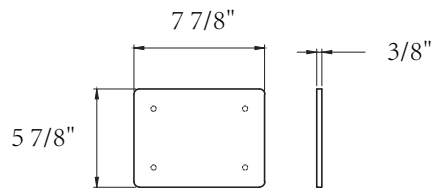

ZEAFIVE[®]

PRODUCT
INSTRUCTION
VIDEO

SIZE DETAILS

ACRYLIC SHOWER BASE

PRODUCT SIZE: 60"

All dimensions are nominal,
minor variations may occur.

Top View

Side View