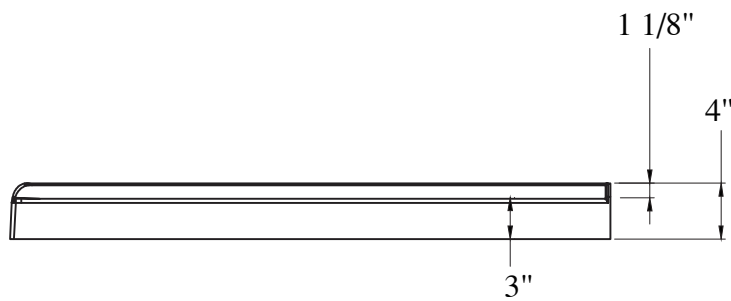

ZEAFIVE[®]

PRODUCT
INSTRUCTION
VIDEO

SIZE DETAILS

ACRYLIC SHOWER BASE

PRODUCT SIZE: 60"

All dimensions are nominal,
minor variations may occur.

Top View

Side View

Cap