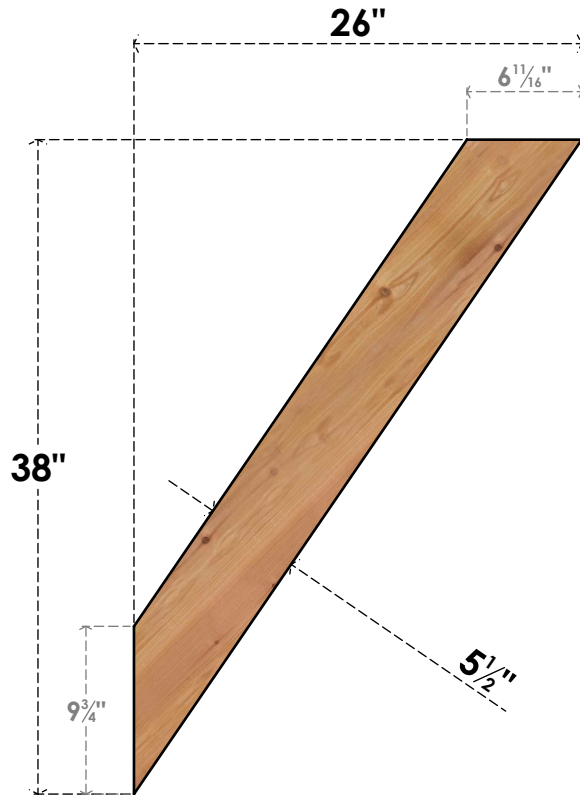

# BRC06X26X38TRA00SWR

5 1/2"W X 26"D X 38"H TRADITIONAL SMOOTH BRACE, WESTERN RED CEDAR

**SIDE**

**FRONT**

EKENA MILLWORK  
2300 WEST MAIN ST.  
CLARKSVILLE, TX 75426  
TOLL FREE: 866-607-0453  
WWW.EKENAMILLWORK.COM