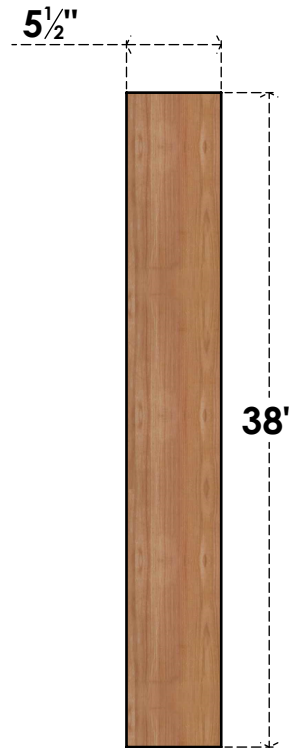

# BRC06X26X38TRA00SWR

5 1/2"W X 26"D X 38"H TRADITIONAL SMOOTH BRACE, WESTERN RED CEDAR

**SIDE**

**FRONT**

EKENA MILLWORK  
2300 WEST MAIN ST.  
CLARKSVILLE, TX 75426  
TOLL FREE: 866-607-0453  
WWW.EKENAMILLWORK.COM

**NOTES**

1. INSTALLATION TO BE COMPLETED IN ACCORDANCE WITH MANUFACTURER'S SPECIFICATIONS.
2. DRAWING MAY NOT BE TO SCALE
3. THIS DRAWING IS INTENDED FOR DESIGN AND PLANNING PURPOSES ONLY.
4. ALL INFORMATION CONTAINED HEREIN WAS CURRENT AT THE TIME OF DEVELOPMENT BUT MUST BE REVIEWED AND APPROVED BY THE PRODUCT MANUFACTURER TO BE CONSIDERED ACCURATE.
5. PRODUCTS ARE NOT KILN DRIED. THIS ITEM IS UNIQUE AND WILL CONTAIN THE NATURAL VARIATIONS THAT THE WOOD SPECIES OFFERS. THIS MAY RESULT IN VARIATIONS UP TO 1/4"