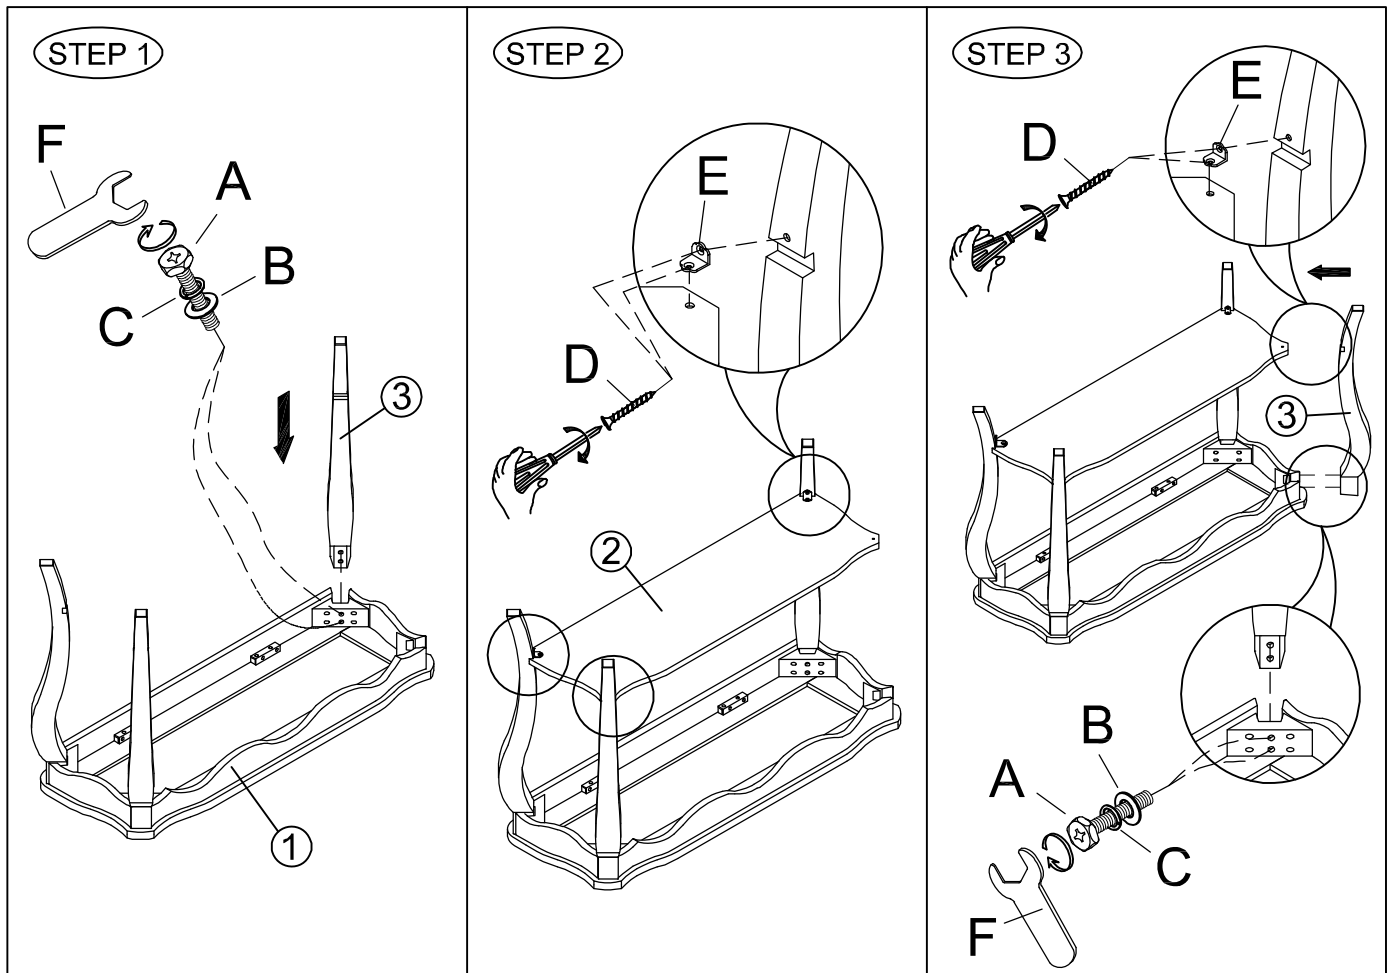

ASSEMBLY INSTRUCTION

DESCRIPTION: SOFA TABLE

Thank you for purchasing this quality product. Be sure to check all packing materials carefully for small parts, which may have come loose inside the carton during shipment. Identify and count all parts and compare with the parts list below.

PART LIST:

①		②		③	
TABLE TOP:1PC		SHELF:1PC		LEGS: 4PCS	

HARDWARE LIST

NO.	Drawing	Description	Q'ty
A		Bolt (Φ5/16"×2-1/2")	8pcs
B		Flat washer (Ø5/16"×19mm)	8pcs
C		Spring washer (Ø5/16")	8pcs
D		Wood screw(Ø8*5/8")	8pcs
E		"L" Metal Connect	4pcs
F		Ø5/16" Wrench(12mm)	1pc