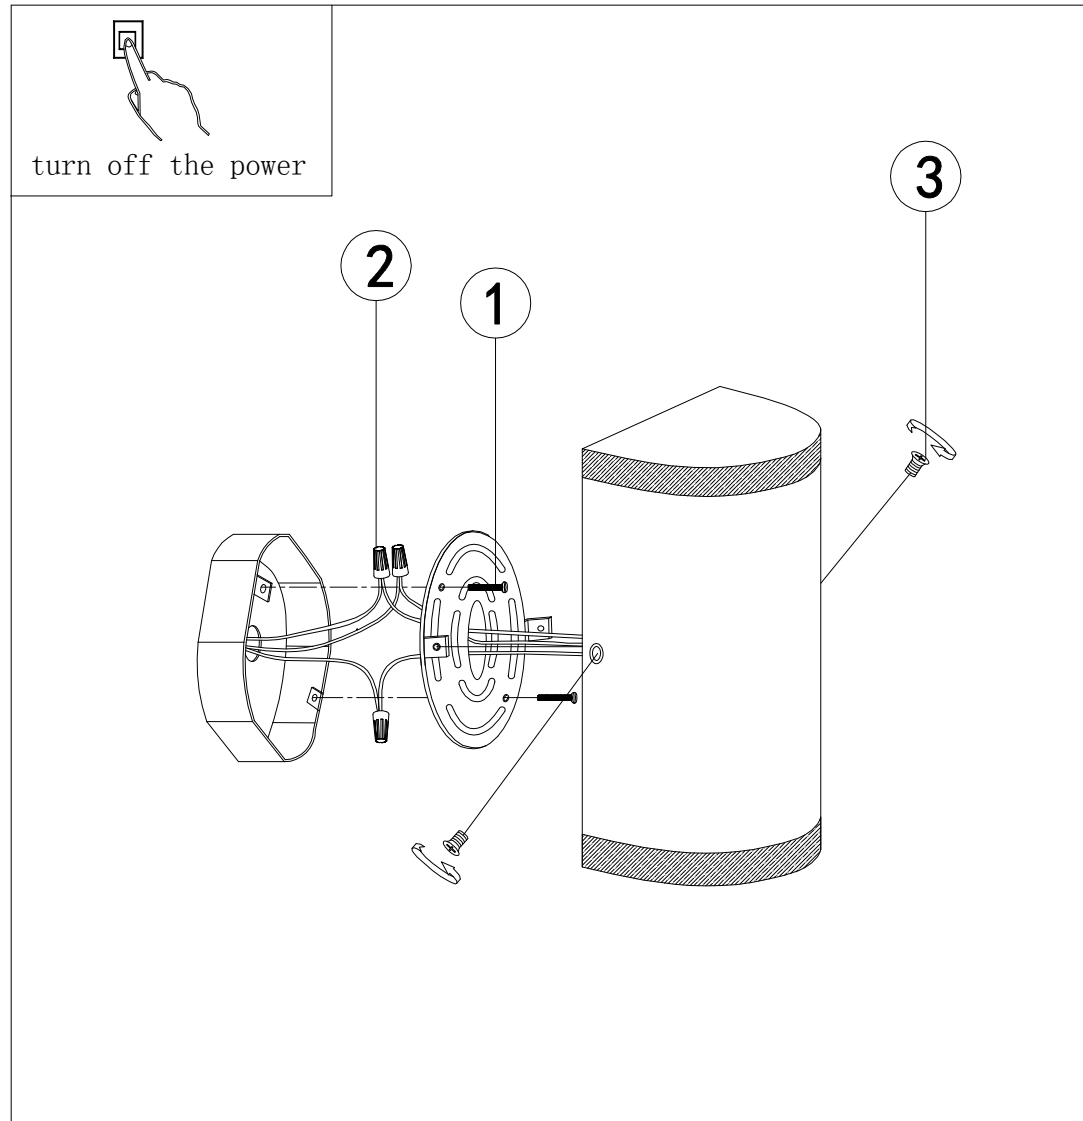

Style: Modern/Contemporary

Material: metal, acrylic

Color: Black

Base Type: LED

Light Source Included: YES

Voltage: 120VAC

Wattage: 20W

Package includes

1 x Ceiling Light

1 x Accessories Kit

1 x User's Manual

Installation Instructions

1. Fix the mounting plate on the junction box with screws.
2. Link the line of the lamp with the line reserved on the wall.
3. Fix the canopy on the mounting box with screws.