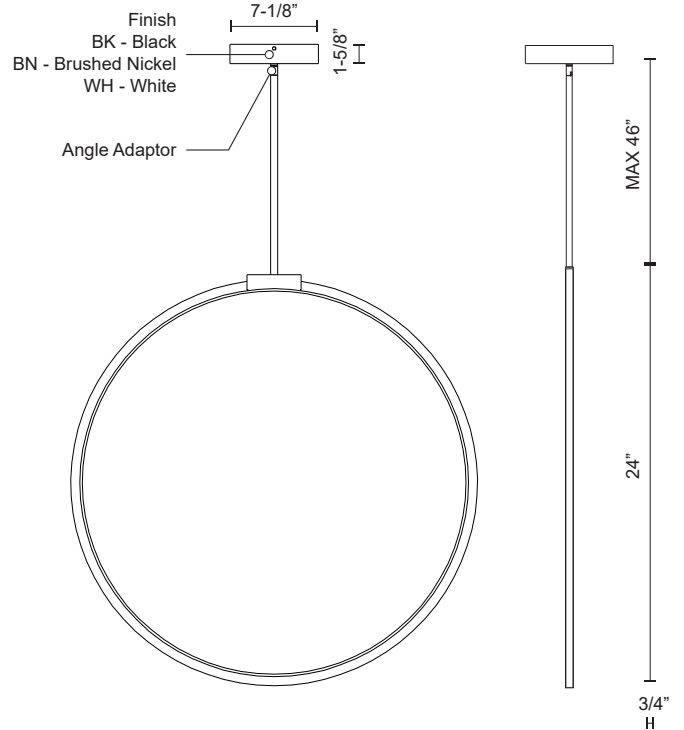

CIRQUE PD82524

PENDANTS

PROJECT

DESCRIPTION

Aluminum ring with circular ceiling mount. Circular profile. Flexible silicon-rubber diffuser. Metallic & matte powder-coated finishes. Up and down light.

SPECIFICATION DETAILS

* For custom options, consult factory for details.

Fixture Dimensions	L24" x W3/4" x H24"
Light Source	LED with DC Driver
Wattage	36W
Total Lumens	2800lm
Delivered Lumens	BK-1490lm; BN-1578lm; WH-1821lm;
Voltage	120V
Color Temperature	3000K
CRI (Ra)	90CRI
Optional Color Temps	2700K - 5000K Available, Minimum Order Quantities Apply
LED Rated Life	50,000 hours
Dimming	100% - 10%, TRIAC or ELV Dimmer (Not Included)
Adjustable	Yes
Rod Length	46" Max (3x12" + 1x6" + 1x4")
Location	Dry
Warranty	5 Years
CEC Title 24 JA8	Yes, JA8-19
Energy Star Certified	Energy Star Compliant
Canopy Dimensions	D7-1/8" x H1-5/8"
Ceiling Adaptor	Yes, Up to 45 Degrees