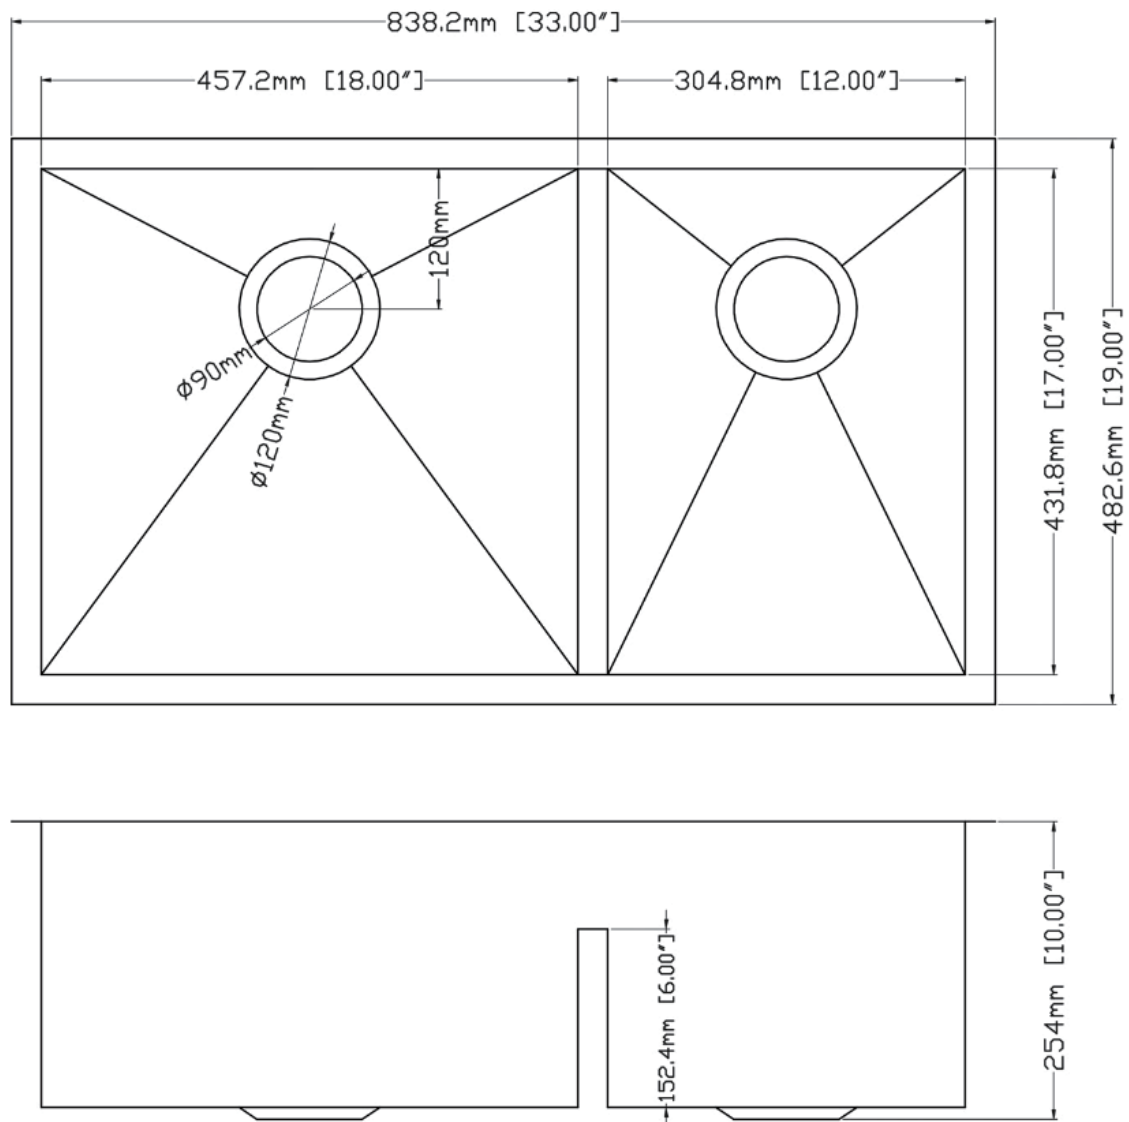

Dimension/Specification

RX-SS32-3319-64