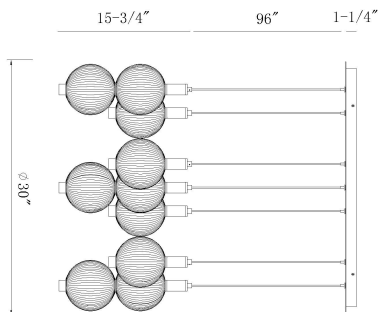

PALMAS, 7-LIGHT 30IN INTEGRATED LED MULTI DROP CHANDELIER

PRODUCT DETAILS

No.	:	47191-013
Product Color	:	GOLD
Shade / Accent Colour	:	SMOKE
Shade / Accent Material	:	GLASS
Diameter	:	30"
Height	:	16"
Overall Height	:	197"
Weight	:	39LBS
Shade Diameter	:	6"

LIGHT SOURCE DETAILS

Number of Bulbs	:	7
Light Source	:	LED
Light Source Type	:	INTEGRATED LED
Bulb Voltage	:	36V
Wattage	:	7 X 12.9W
Total Wattage	:	90W
Delivered Lumens	:	3951LM
Kelvin	:	3000K
CRI	:	90
Bulb Included	:	YES
Dimmable	:	YES

OPTIONS AVAILABLE

ITEM NO.	FINISH	SHADE
47191-013	GOLD	SMOKE
47191-020	POLISHED NICKEL	OPAL

TECHNICAL DETAILS

Hanging Support Type	:	AIRCRAFT CABLE
Canopy / Backplate Height	:	1.25"
Canopy / Backplate Dia.	:	29.5"
IP Rating	:	IP22
Title 24	:	YES
Beam Angle	:	360