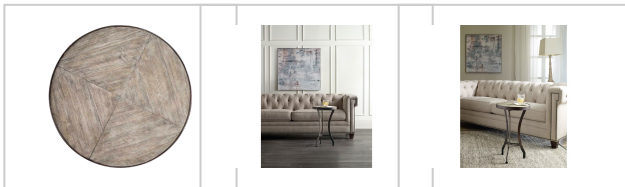

Hooker Furniture Living Room Saint Armand Martini Table

Hooker Furniture
www.hookerfurniture.com

SKU: 5601-50002

Width: 15" (38.1 cm)

Depth: 15" (38.1 cm)

Height: 24.25" (61.6 cm)

Weight: 11 lb (5 kg)

Volume: 4.83 cu ft (0.1 m³)

Carton Width: 17.75 (45.1 cm)

Carton Length: 17.75" (45.1 cm)

Carton Height: 26.5 (67.3 cm)

Carton Weight: 15.4 lb (6.9 kg)

Type: Tables, Accent Tables

Category: Living Room

Collection: Saint Armand

Style: Traditional

Finish: Light Wood

Brand: Hooker Furniture

Product Description: Casual rustic meets industrial chic in the Saint Armand Martini Table, combining a metal base in antique bronze finish with a top crafted of Acacia Solid Wood in a light natural finish. The compact footprint makes this a versatile piece in spaces from chairside to nook to kitchen or bath.

Collection Features: Looking for the perfect piece of jewelry for your room? Look no further than Hooker's line of accents. Select from character-filled and functional accent tables, chests, credenzas and console tables. Place front and center of your hallway, living room or foyer and top with things you love. Now that's instant style.

Status: Active

Finish: Light natural finish with antique bronze metal finish and distressing

Material: Acacia Solids with Metal Sheet

Finish Construction: Hooker Furniture utilizes a multiple-step finish process of up to 16 finish steps. This results in an unsurpassed clarity, depth and color richness and durability to our finishes. Through hand-craftsmanship such as rubbing and padding, our finishes feel as good as they look, with a smoothness that is delightful to the touch.