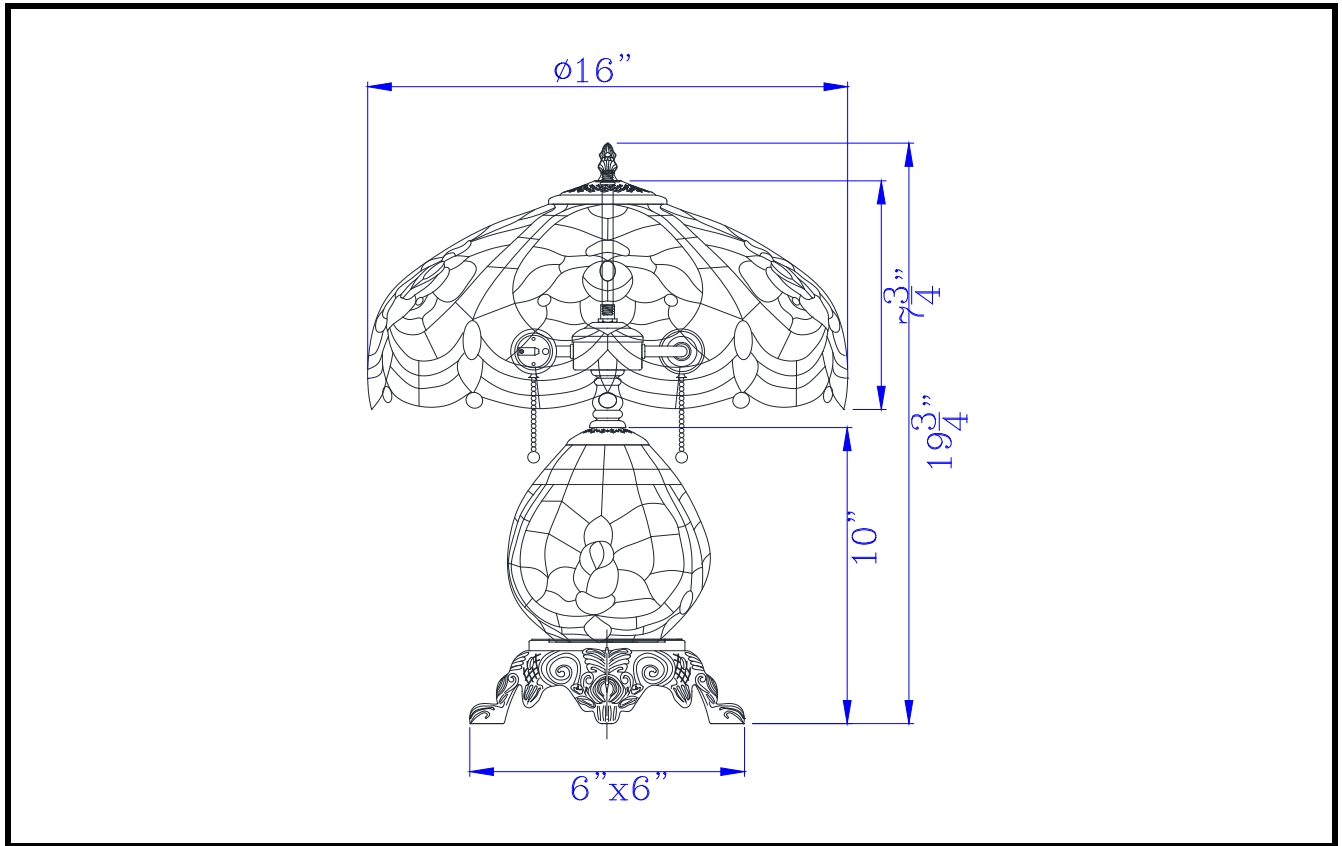

Type: _____

Project: _____

Catalog No.: _____

Lamp/Wattage: _____

Specifications subject to change without notice

Description: 60W x 2 Tiffany table lamp with 7W night light

Material: TIFFANY

Finish : Tiffany

Height: 19 3/4"

Reach/Depth: 16"

Base Width: 6"x6"

Wattage : 60wX2

Socket : Medium Base (E26)

Switch: On/off

Bulb: Incandescent, CFL

Wire Length: 6'

Wire Color: Black

Shade No:

Material: Tiffany

Shade size: Dia.16"xH7 3/4"

Certificate :