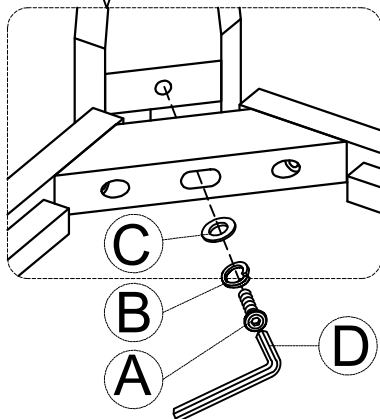

ASSEMBLY INSTRUCTIONS

SOFA TABLE

TELLURIDE GOLD

Thank you for purchasing this quality product. Be sure to check all packing material carefully for small parts that may have come loose inside the carton during shipment

Parts key				Hardware Pack			
No	Code	Qty	Description	No	Description	Qty	
1	A	1 pc	Left drawer complete	A	Bolt	M6 x 60	16 pcs
2	B	1 pc	Center drawer complete	B	Lock washer	M8	16 pcs
3	C	1 pc	Right drawer complete	C	Flat washer	M8 x 18	16 pcs
4	D	3 sets	Drawer pull w/Screws	D	Allen Key	K4	1 pc
5	E	3 pcs	Drawer stop				
6	F	4 pc	Leg				
7	G	1 pc	Shelf upper				
8	H	1 pc	Shelf lower				
9	I	6 pcs	Drawer glide				
10	K	4 pcs	Floor glide				
11	L	1 pc	Storage box				
12		1 set	Anti - tip kit				