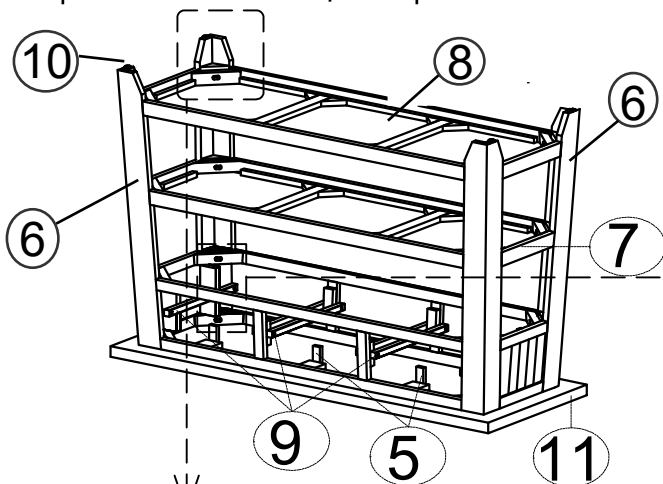

Parts key				Hardware Pack			
No	Code	Qty	Description	No	Description	Qty	
1	A	1 pc	Left drawer complete	A	Bolt	M6 x 60	16 pcs
2	B	1 pc	Center drawer complete	B	Lock washer	M8	16 pcs
3	C	1 pc	Right drawer complete	C	Flat washer	M8 x 18	16 pcs
4	D	3 sets	Drawer pull w/Screws	D	Allen Key	K4	1 pc
5	E	3 pcs	Drawer stop				
6	F	4 pc	Leg				
7	G	1 pc	Shelf upper				
8	H	1 pc	Shelf lower				
9	I	6 pcs	Drawer glide				
10	K	4 pcs	Floor glide				
11	L	1 pc	Storage box				
12		1 set	Anti - tip kit				