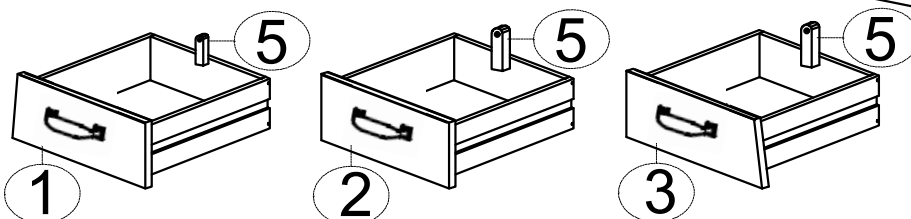

ASSEMBLY INSTRUCTIONS

SOFA TABLE

TELLURIDE GOLD

Thank you for purchasing this quality product. Be sure to check all packing material carefully for small parts that may have come loose inside the carton during shipment

Parts key				Hardware Pack			
No	Code	Qty	Description	No	Description	Qty	
1	A	1 pc	Left drawer complete	A	Bolt	M6 x 60	16 pcs
2	B	1 pc	Center drawer complete	B	Lock washer	M8	16 pcs
3	C	1 pc	Right drawer complete	C	Flat washer	M8 x 18	16 pcs
4	D	3 sets	Drawer pull w/Screws	D	Allen Key	K4	1 pc
5	E	3 pcs	Drawer stop				
6	F	4 pc	Leg				
7	G	1 pc	Shelf upper				
8	H	1 pc	Shelf lower				
9	I	6 pcs	Drawer glide				
10	K	4 pcs	Floor glide				
11	L	1 pc	Storage box				
12		1 set	Anti - tip kit				