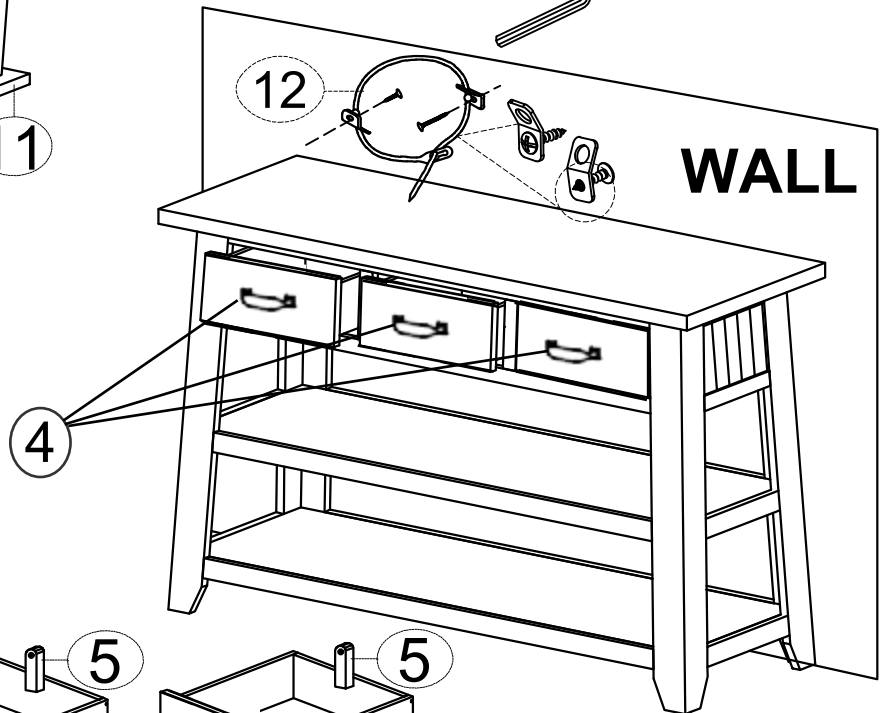

ASSEMBLY INSTRUCTIONS

SOFA TABLE

TELLURIDE GOLD

Thank you for purchasing this quality product. Be sure to check all packing material carefully for small parts that may have come loose inside the carton during shipment

Parts key				Hardware Pack			
No	Code	Qty	Description	No	Description	Qty	
1	A	1 pc	Left drawer complete	A	Bolt	M6 x 60	16 pcs
2	B	1 pc	Center drawer complete	B	Lock washer	M8	16 pcs
3	C	1 pc	Right drawer complete	C	Flat washer	M8 x 18	16 pcs
4	D	3 sets	Drawer pull w/Screws	D	Allen Key	K4	1 pc
5	E	3 pcs	Drawer stop				
6	F	4 pc	Leg				
7	G	1 pc	Shelf upper				
8	H	1 pc	Shelf lower				
9	I	6 pcs	Drawer glide				
10	K	4 pcs	Floor glide				
11	L	1 pc	Storage box				
12		1 set	Anti - tip kit				