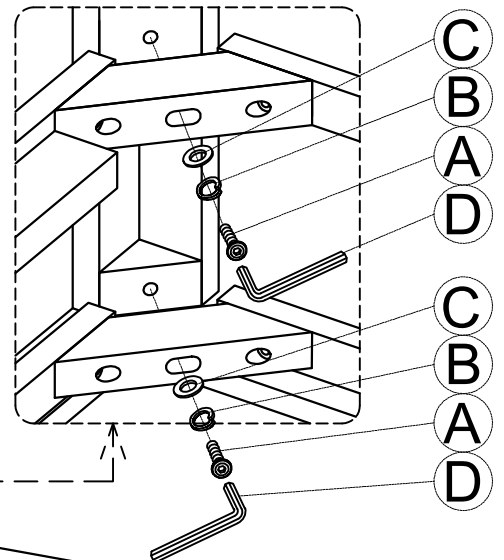

ASSEMBLY INSTRUCTIONS

SOFA TABLE

TELLURIDE GOLD

Thank you for purchasing this quality product. Be sure to check all packing material carefully for small parts that may have come loose inside the carton during shipment

Parts key				Hardware Pack			
No	Code	Qty	Description	No	Description	Qty	
1	A	1 pc	Left drawer complete	A	Bolt	M6 x 60	16 pcs
2	B	1 pc	Center drawer complete	B	Lock washer	M8	16 pcs
3	C	1 pc	Right drawer complete	C	Flat washer	M8 x 18	16 pcs
4	D	3 sets	Drawer pull w/Screws	D	Allen Key	K4	1 pc
5	E	3 pcs	Drawer stop				
6	F	4 pc	Leg				
7	G	1 pc	Shelf upper				
8	H	1 pc	Shelf lower				
9	I	6 pcs	Drawer glide				
10	K	4 pcs	Floor glide				
11	L	1 pc	Storage box				
12		1 set	Anti - tip kit				