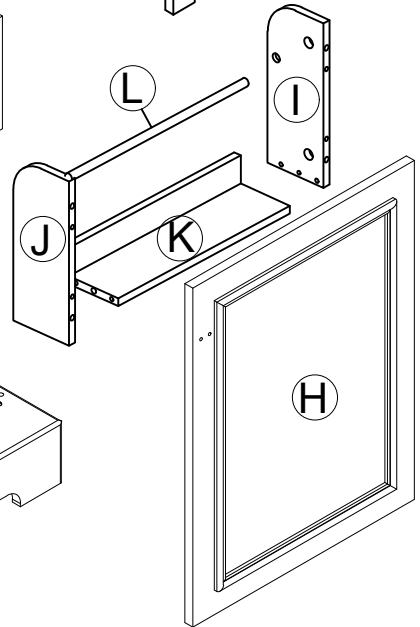

# Installation & Assembly

**PRODUCT PARTS:**

<b>A</b>	<b>B</b>	<b>C</b>	<b>D</b>	<b>E</b>	<b>F</b>
					
1PC	1PC	2PCS	1PC	1PC	1PC
<b>G</b>	<b>H</b>	<b>I</b>	<b>J</b>	<b>K</b>	<b>L</b>
					
1PC	1PC	1PC	1PC	1PC	1PC
<b>M</b>					
					
1PC					

**HARDWARE:**

<b>①</b>	<b>②</b>	<b>③</b>	<b>④</b>	<b>⑤</b>	<b>⑥</b>
					
1/4"x25mm	Ø8x30mm	Ø6x30mm	Ø6x33mm	Ø15x9mm	
20+2 PCS	18+1PCS	8 PCS	10+1 PCS	10+1 PCS	4 PCS
<b>⑦</b>	<b>⑧</b>	<b>⑨</b>	<b>⑩</b>		
					
	Ø4x12mm		5/32"x15mm		
2PCS	12+1PCS	2PCS	4PCS		

STEP 1

- ②  8pcs  
Ø8x30mm

STEP 2

- ①  2pcs  
1/4"x25mm

STEP 3

- ②  6pcs  
Ø8x30mm

STEP 4

- ④  4pcs  
Ø6x33mm
- ②  4pcs  
Ø8x30mm

## STEP 14

9  2pcs

10  4pcs  
5/32"x15mm

STEP 15

⑥ 4pcs

STEP 16

To install the Top (1) to the vanity (2). Apply silicone caulk to the top edge of the wood cabinet. With the help of another adult, gently lower the Sink top with assembled sink onto the cabinet. Make sure the Sink top is flush with the back side of the wood cabinet and the wood cabinet left and right side walls.