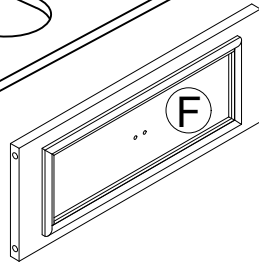

# Installation & Assembly

**PRODUCT PARTS:**

<b>A</b>	<b>B</b>	<b>C</b>	<b>D</b>	<b>E</b>	<b>F</b>
					
1PC	1PC	2PCS	1PC	1PC	1PC
<b>G</b>	<b>H</b>	<b>I</b>	<b>J</b>	<b>K</b>	<b>L</b>
					
1PC	1PC	1PC	1PC	1PC	1PC
<b>M</b>					
					
1PC					

**HARDWARE:**

<b>①</b>	<b>②</b>	<b>③</b>	<b>④</b>	<b>⑤</b>	<b>⑥</b>
					
1/4"x25mm	Ø8x30mm	Ø6x30mm	Ø6x33mm	Ø15x9mm	
20+2 PCS	18+1PCS	8 PCS	10+1 PCS	10+1 PCS	4 PCS
<b>⑦</b>	<b>⑧</b>	<b>⑨</b>	<b>⑩</b>		
					
	Ø4x12mm		5/32"x15mm		
2PCS	12+1PCS	2PCS	4PCS		

STEP 1

- ②  8pcs  
Ø8x30mm

STEP 2

- ①  2pcs  
1/4"x25mm

STEP 3

- ②  6pcs  
Ø8x30mm

STEP 4

- ④  4pcs  
Ø6x33mm
- ②  4pcs  
Ø8x30mm

## STEP 14

9  2pcs

10  4pcs  
5/32"x15mm

STEP 15

⑥ 4pcs

STEP 16

To install the Top (1) to the vanity (2). Apply silicone caulk to the top edge of the wood cabinet. With the help of another adult, gently lower the Sink top with assembled sink onto the cabinet. Make sure the Sink top is flush with the back side of the wood cabinet and the wood cabinet left and right side walls.