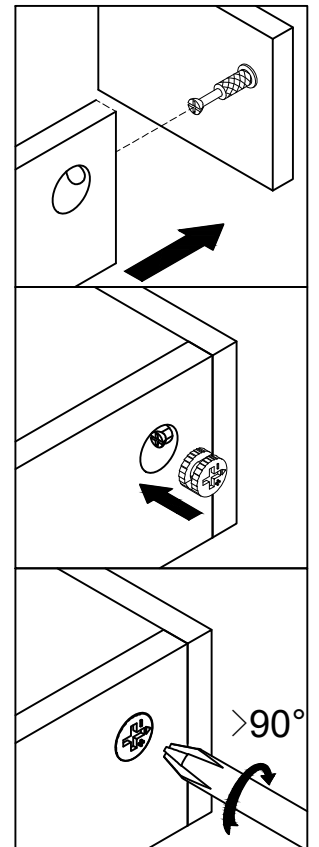

STEP 5

① 6pcs
1/4"x25mm

⑤ 2pcs
Ø15x9mm