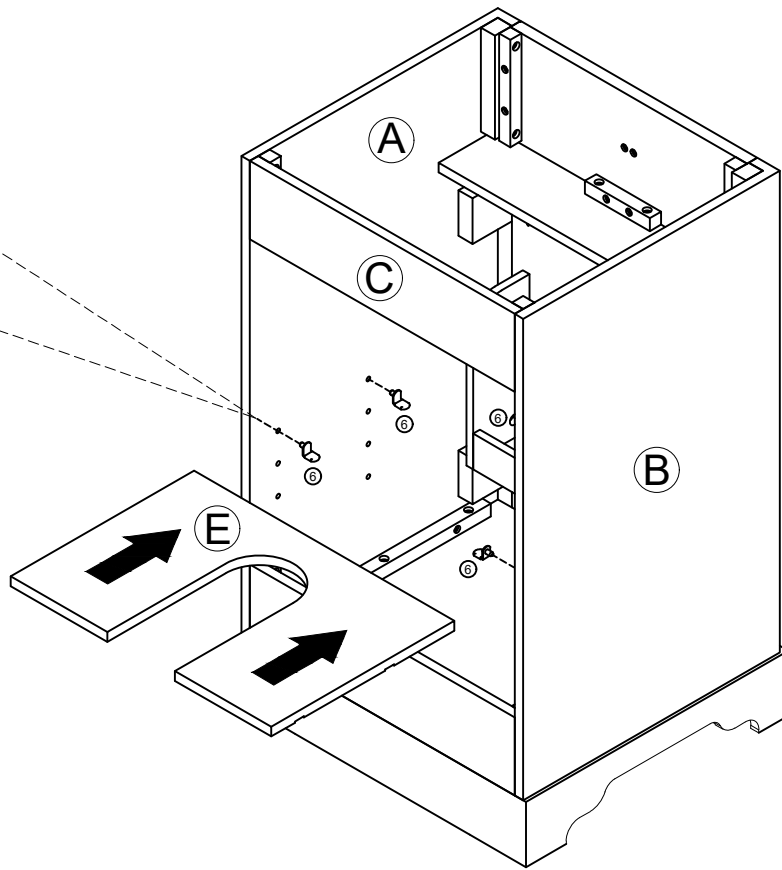

## STEP 13

8  8pcs  
Ø4x12mm

Three-way adjustable hinge for perfectly aligned doors

1. TO ADJUST DOOR FORWARD OR BACKWARD.
2. TO ADJUST DOOR TO RIGHT OR TO LEFT.
3. TO ADJUST DOOR UP OR DOWN.

## STEP 14

9  2pcs

10  4pcs  
5/32"x15mm

STEP 15

⑥ 4pcs

STEP 16

To install the Top (1) to the vanity (2). Apply silicone caulk to the top edge of the wood cabinet. With the help of another adult, gently lower the Sink top with assembled sink onto the cabinet. Make sure the Sink top is flush with the back side of the wood cabinet and the wood cabinet left and right side walls.