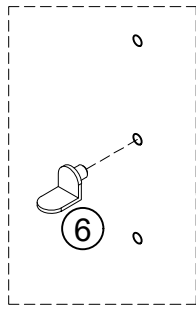

### STEP 8

- ③  4pcs  
Ø6x30mm

STEP 9

- ③  4pcs  
Ø6x30mm
- ④  2pcs  
Ø6x33mm

STEP 10

- ⑤  2pcs  
Ø15x9mm

STEP 11

- ④  4pcs  $\text{\O}6 \times 33\text{mm}$   
⑦  2pcs  
⑧  4pcs  $\text{\O}4 \times 12\text{mm}$

## STEP 13

8  8pcs  
Ø4x12mm

Three-way adjustable hinge for perfectly aligned doors

1. TO ADJUST DOOR FORWARD OR BACKWARD.
2. TO ADJUST DOOR TO RIGHT OR TO LEFT.
3. TO ADJUST DOOR UP OR DOWN.

## STEP 14

9  2pcs

10  4pcs  
5/32"x15mm

STEP 15

⑥ 4pcs

STEP 16

To install the Top (1) to the vanity (2). Apply silicone caulk to the top edge of the wood cabinet. With the help of another adult, gently lower the Sink top with assembled sink onto the cabinet. Make sure the Sink top is flush with the back side of the wood cabinet and the wood cabinet left and right side walls.