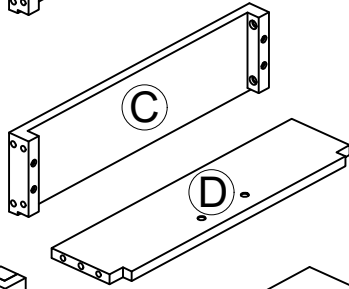

# Installation & Assembly

**PRODUCT PARTS:**

<b>A</b>	<b>B</b>	<b>C</b>	<b>D</b>	<b>E</b>	<b>F</b>
					
1PC	1PC	2PCS	1PC	1PC	1PC
<b>G</b>	<b>H</b>	<b>I</b>	<b>J</b>	<b>K</b>	<b>L</b>
					
1PC	1PC	1PC	1PC	1PC	1PC
<b>M</b>					
					
1PC					

**HARDWARE:**

<b>①</b>	<b>②</b>	<b>③</b>	<b>④</b>	<b>⑤</b>	<b>⑥</b>
					
1/4"x25mm	Ø8x30mm	Ø6x30mm	Ø6x33mm	Ø15x9mm	
20+2 PCS	18+1PCS	8 PCS	10+1 PCS	10+1 PCS	4 PCS
<b>⑦</b>	<b>⑧</b>	<b>⑨</b>	<b>⑩</b>		
					
	Ø4x12mm		5/32"x15mm		
2PCS	12+1PCS	2PCS	4PCS		

STEP 1

- ②  8pcs  
Ø8x30mm

STEP 2

- ①  2pcs  
1/4"x25mm

STEP 3

- ②  6pcs  
Ø8x30mm

STEP 4

- ④  4pcs  
Ø6x33mm
- ②  4pcs  
Ø8x30mm

## STEP 14

9  2pcs

10  4pcs  
5/32"x15mm

STEP 15

⑥ 4pcs

STEP 16

To install the Top (1) to the vanity (2). Apply silicone caulk to the top edge of the wood cabinet. With the help of another adult, gently lower the Sink top with assembled sink onto the cabinet. Make sure the Sink top is flush with the back side of the wood cabinet and the wood cabinet left and right side walls.