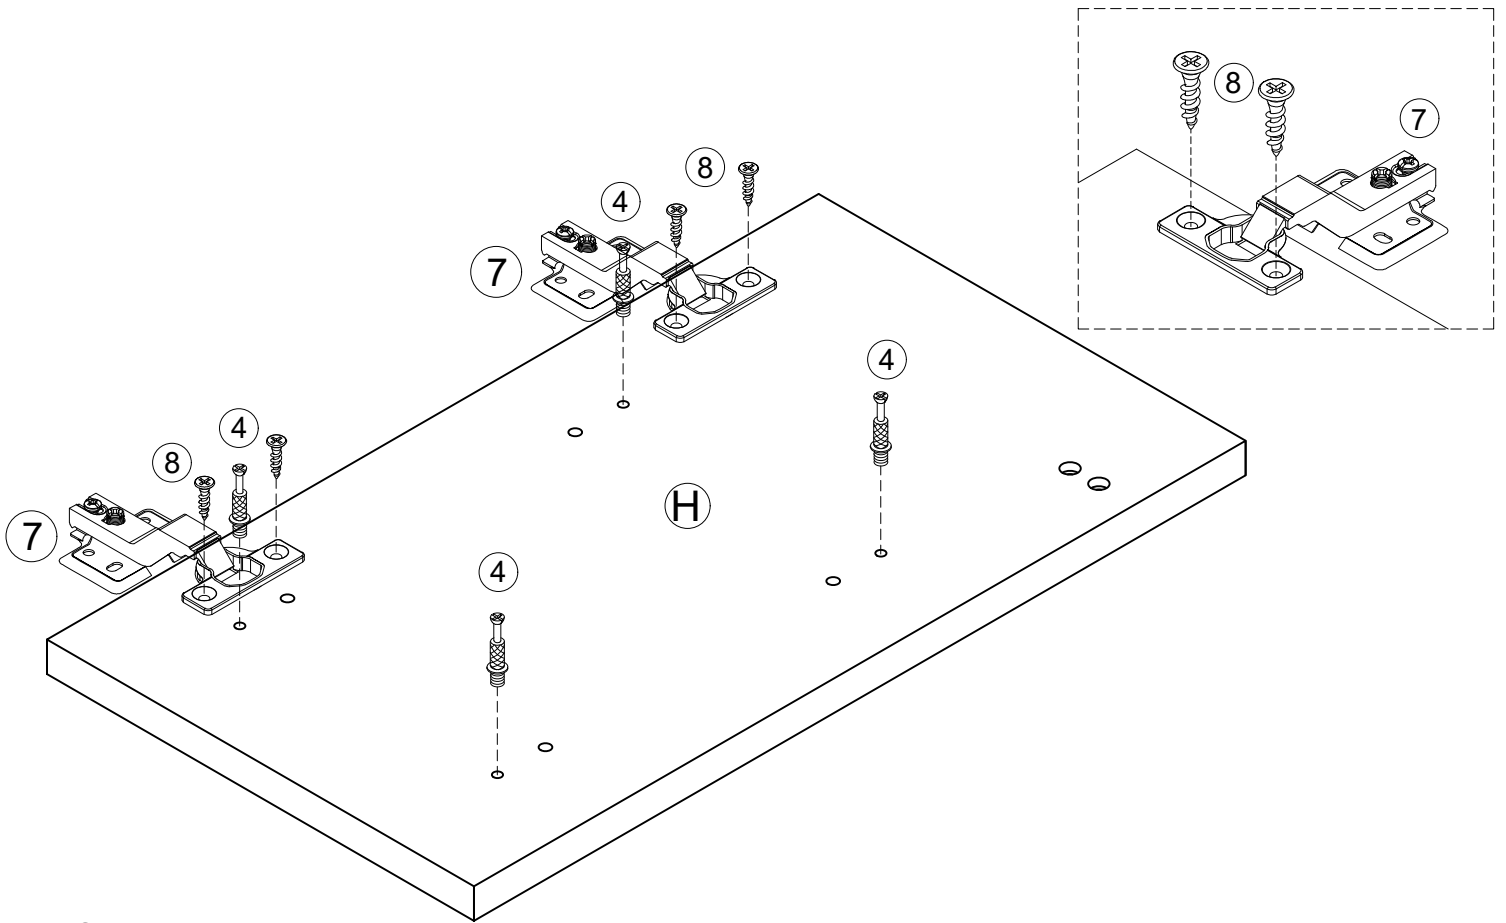

### STEP 7

- ①  6pcs  
1/4"x25mm

### STEP 8

- ③  4pcs  
Ø6x30mm

STEP 9

- ③  4pcs  
Ø6x30mm
- ④  2pcs  
Ø6x33mm

STEP 10

- ⑤  2pcs  
Ø15x9mm

STEP 11

- ④  4pcs  $\text{\O}6 \times 33\text{mm}$   
⑦  2pcs  
⑧  4pcs  $\text{\O}4 \times 12\text{mm}$

STEP 12

- ⑤  4pcs  $\text{\O}15 \times 9\text{mm}$

## STEP 13

8  8pcs  
Ø4x12mm

Three-way adjustable hinge for perfectly aligned doors

1. TO ADJUST DOOR FORWARD OR BACKWARD.
2. TO ADJUST DOOR TO RIGHT OR TO LEFT.
3. TO ADJUST DOOR UP OR DOWN.