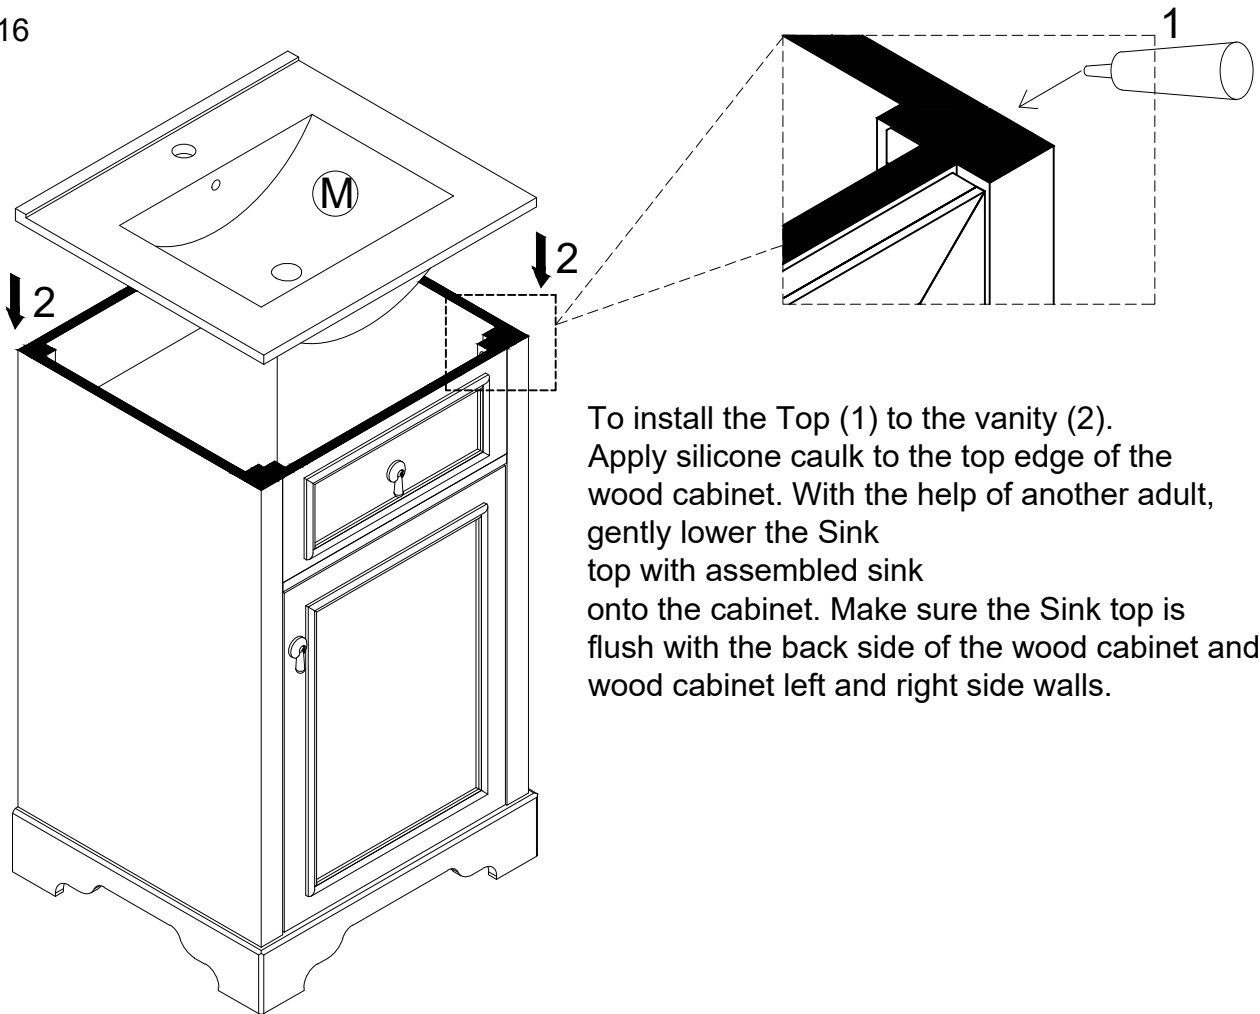

## STEP 13

8  8pcs  
Ø4x12mm

Three-way adjustable hinge for perfectly aligned doors

1. TO ADJUST DOOR FORWARD OR BACKWARD.
2. TO ADJUST DOOR TO RIGHT OR TO LEFT.
3. TO ADJUST DOOR UP OR DOWN.

## STEP 14

9  2pcs

10  4pcs  
5/32"x15mm

STEP 15

⑥ 4pcs

STEP 16

To install the Top (1) to the vanity (2). Apply silicone caulk to the top edge of the wood cabinet. With the help of another adult, gently lower the Sink top with assembled sink onto the cabinet. Make sure the Sink top is flush with the back side of the wood cabinet and the wood cabinet left and right side walls.