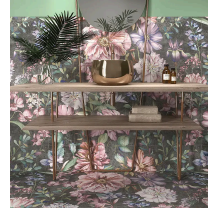

DESIGN. PRICE. EXPERIENCE

tilebar.com

888.541.3840

Angela Harris Wilder Garden Pink 8x8 Mural Matte Porcelain Tile

SPECIFICATIONS

Available Sizes	8x8"	Breaking Strength	>1300 N
Chemical Resistant	Yes	Commercial	Wall Floor
Coverage	0.43	Frost Resistant	Yes
Item Color	Multicolor	Item Size	7.87" x 7.87"
Location	Backsplash, Bathroom, Indoor, Kitchen, Outdoor, Pool, Shower	Made In	Spain
Material	Porcelain	Patterns	Square
Pieces Per Box	36	Rectified	No
Residential	Wall Floor	Sample Size	8" x 8"

Laticrete Tri-lite
White Thinset- 30...
\$44.45

Laticrete Seal &
Protect Natural...
\$189.99

Laticrete Clean &
Protect Citrus...
\$19.99

Walk on the wild side

Bold doesn't begin to describe the Angela Harris Wilder Garden Pink Mural 8x8 Matte Porcelain Tile. A profusion of flowers is depicted in a matte finish. This 36-piece collection is statement-making because of its size and intriguing, thanks to its handmade look. The exclusive Angela Harris design recreates the look of a hand-painted mural in porcelain.

Botanic garden of delights

Get in touch with your wild side with this exclusive collection by Angela Harris for TileBar. Wilder fuses art with nature, and porcelain with red body ceramic; the unique collection is made in Spain. Inspired by tropical and botanical patterns found in nature, Harris designed Wilder so its 8-by-8-inch tiles create a mural-like effect when installed together. Bits of shine enhance the matte finish in this collection, which is recommended for wall installations.

Inspired by nature with a designer's touch

A unique glaze transforms Wilder's classic porcelain tile with light and dimension. Along with the appearance of brushstrokes and imperfectly defined lines, the artful effect lends a distinctive handmade look to the tiles in this collection. Every tile is thoughtfully designed by Angela Harris and made in Spain to our specifications.