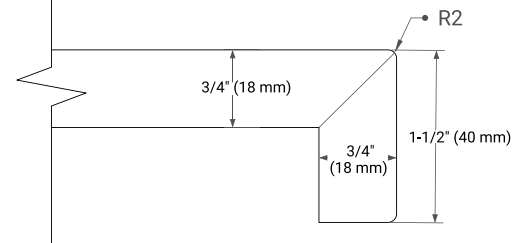

AVAILABLE COLORS

White Grey

FRONT VIEW

SIDE VIEW

PLAN VIEW

60" SINGLE RECTANGLE SINK COUNTERTOP WITH 1.5 IN. THICKNESS

OVERALL DIMENSIONS

60.25" W x 22" D x 1.5" H

COUNTERTOP OPTIONS

Carrara White Quartz

FEATURES

- Solid countertop with mitered edges & seams
- Undermount white rectangular sink
- Pre-drilled for 8" widespread faucet

INCLUDED

- Countertop
- Matching Backsplash
- Rectangle Sink

COUNTERTOP PLAN VIEW

EDGE SIDE VIEW

THREE DIMENSIONAL COUNTERTOP VIEW