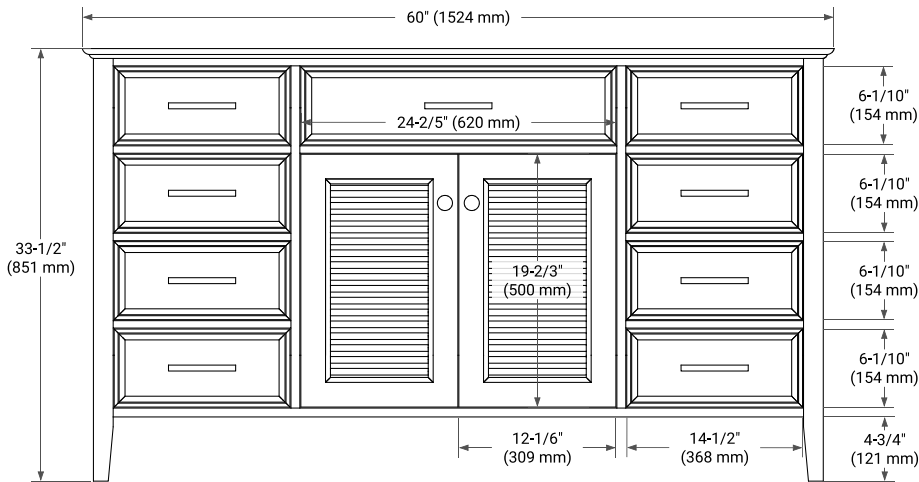

60" SINGLE SINK BASE CABINET

BASE CABINET DIMENSIONS

60" W x 21.5" D x 33.5" H

FEATURES

- Solid wood frame & plywood panels
- Dovetail drawers and joints
- Soft closing doors & drawers

HARDWARE FINISHES

Brushed Nickel Satin Brass Matte Black Polished Chrome

AVAILABLE COLORS

White Grey

FRONT VIEW

SIDE VIEW

PLAN VIEW

60" SINGLE RECTANGLE SINK COUNTERTOP WITH 1.5 IN. THICKNESS

OVERALL DIMENSIONS

60.25" W x 22" D x 1.5" H

COUNTERTOP OPTIONS

Carrara White Quartz

FEATURES

- Solid countertop with mitered edges & seams
- Undermount white rectangular sink
- Pre-drilled for 8" widespread faucet

INCLUDED

- Countertop
- Matching Backsplash
- Rectangle Sink

COUNTERTOP PLAN VIEW

EDGE SIDE VIEW

THREE DIMENSIONAL COUNTERTOP VIEW