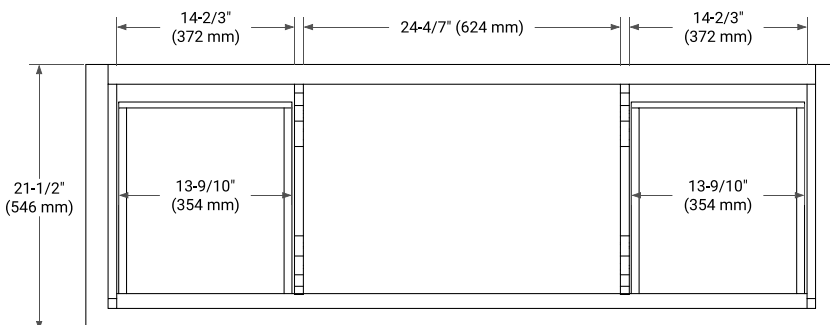

60" SINGLE SINK BASE CABINET

BASE CABINET DIMENSIONS

60" W x 21.5" D x 33.5" H

FEATURES

- Solid wood frame & plywood panels
- Dovetail drawers and joints
- Soft closing doors & drawers

HARDWARE FINISHES

Brushed Nickel Satin Brass Matte Black Polished Chrome

AVAILABLE COLORS

White Grey

FRONT VIEW

SIDE VIEW

PLAN VIEW

60" SINGLE RECTANGLE SINK COUNTERTOP WITH 1.5 IN. THICKNESS

OVERALL DIMENSIONS

60.25" W x 22" D x 1.5" H

COUNTERTOP OPTIONS

Carrara White Quartz

FEATURES

- Solid countertop with mitered edges & seams
- Undermount white rectangular sink
- Pre-drilled for 8" widespread faucet

INCLUDED

- Countertop
- Matching Backsplash
- Rectangle Sink

COUNTERTOP PLAN VIEW

EDGE SIDE VIEW

THREE DIMENSIONAL COUNTERTOP VIEW