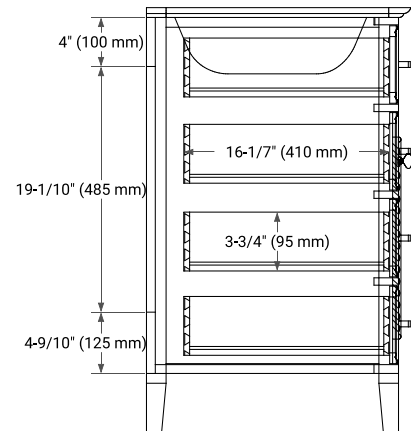

60" SINGLE SINK BASE CABINET

BASE CABINET DIMENSIONS

60" W x 21.5" D x 33.5" H

FEATURES

- Solid wood frame & plywood panels
- Dovetail drawers and joints
- Soft closing doors & drawers

HARDWARE FINISHES

Brushed Nickel Satin Brass Matte Black Polished Chrome

AVAILABLE COLORS

White Grey

FRONT VIEW

SIDE VIEW

PLAN VIEW

60" SINGLE RECTANGLE SINK COUNTERTOP WITH 1.5 IN. THICKNESS

OVERALL DIMENSIONS

60.25" W x 22" D x 1.5" H

COUNTERTOP OPTIONS

Carrara White Quartz

FEATURES

- Solid countertop with mitered edges & seams
- Undermount white rectangular sink
- Pre-drilled for 8" widespread faucet

INCLUDED

- Countertop
- Matching Backsplash
- Rectangle Sink

COUNTERTOP PLAN VIEW

EDGE SIDE VIEW

THREE DIMENSIONAL COUNTERTOP VIEW