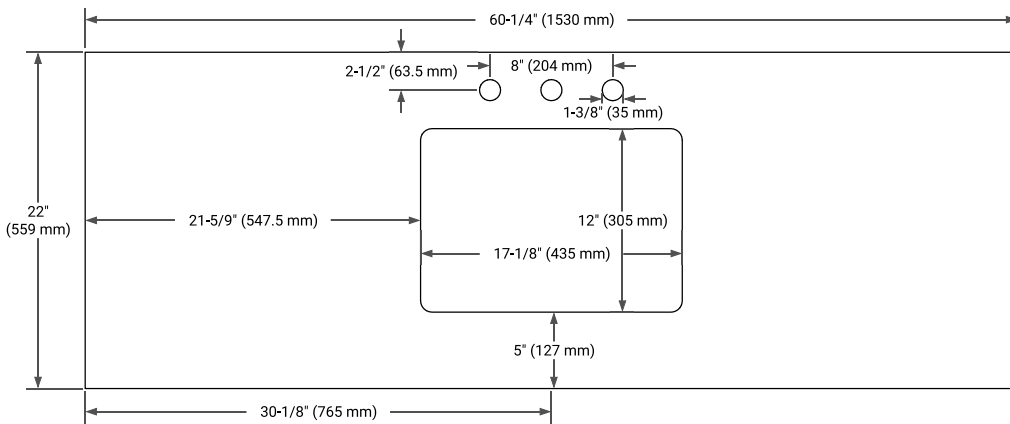

AVAILABLE COLORS

White Grey

FRONT VIEW

SIDE VIEW

PLAN VIEW

60" SINGLE RECTANGLE SINK COUNTERTOP WITH 1.5 IN. THICKNESS

OVERALL DIMENSIONS

60.25" W x 22" D x 1.5" H

COUNTERTOP OPTIONS

Carrara White Quartz

FEATURES

- Solid countertop with mitered edges & seams
- Undermount white rectangular sink
- Pre-drilled for 8" widespread faucet

INCLUDED

- Countertop
- Matching Backsplash
- Rectangle Sink

COUNTERTOP PLAN VIEW

EDGE SIDE VIEW

THREE DIMENSIONAL COUNTERTOP VIEW