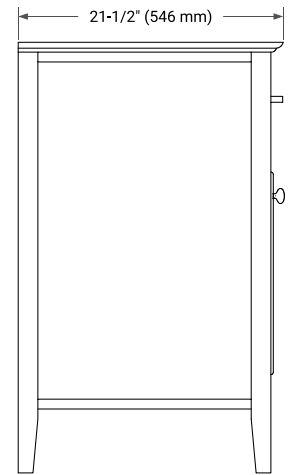

60" SINGLE SINK BASE CABINET

BASE CABINET DIMENSIONS

60" W x 21.5" D x 33.5" H

FEATURES

- Solid wood frame & plywood panels
- Dovetail drawers and joints
- Soft closing doors & drawers

HARDWARE FINISHES

Brushed Nickel Satin Brass Matte Black Polished Chrome

AVAILABLE COLORS

White Grey

FRONT VIEW

SIDE VIEW

PLAN VIEW

60" SINGLE RECTANGLE SINK COUNTERTOP WITH 1.5 IN. THICKNESS

OVERALL DIMENSIONS

60.25" W x 22" D x 1.5" H

COUNTERTOP OPTIONS

Carrara White Quartz

FEATURES

- Solid countertop with mitered edges & seams
- Undermount white rectangular sink
- Pre-drilled for 8" widespread faucet

INCLUDED

- Countertop
- Matching Backsplash
- Rectangle Sink

COUNTERTOP PLAN VIEW

EDGE SIDE VIEW

THREE DIMENSIONAL COUNTERTOP VIEW