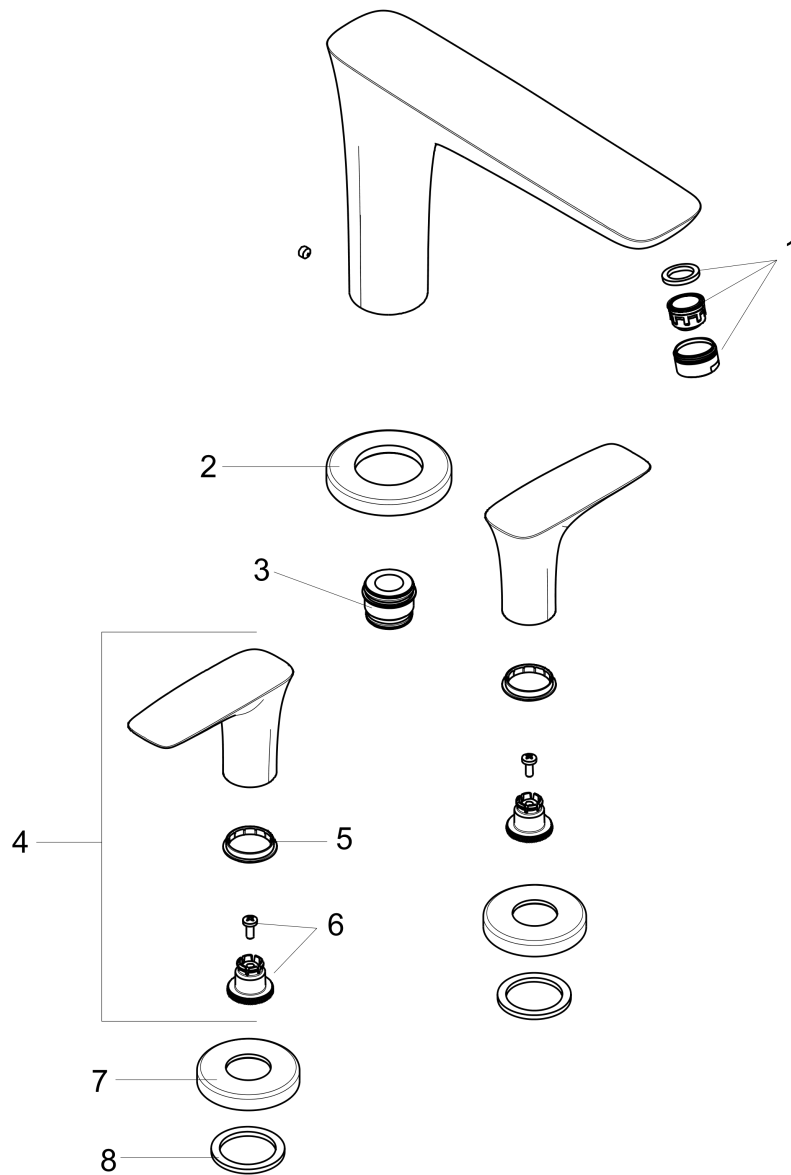

PuraVida
3-Hole Roman Tub Set Trim
 Finishes : **chrome** Part no. : **15440001**

Description

Features

- Flow: 6.60 GPM (25 L/Min)
- 90° ceramic valves

Item details

List Price \$ 1,392.00

Compliance

Product image

Scale drawing

PuraVida
3-Hole Roman Tub Set Trim
 Finishes : **chrome** Part no. : **15440001**

Exploded drawing

Year of production: >01/11

PuraVida

3-Hole Roman Tub Set Trim

Finishes : **chrome** Part no. : **15440001**

Spare parts list

Year of production: >01/11

Pos.	Description	Part no.	Price	PU
1	aerator swivelling M24x1 (30 l/min)	95565000	-	1
2	escutcheon Ø 70 mm	97779000	-	1
3	adapter for spout	88512000	-	1
4	handle	95818000	-	1
5	set of color-rings cold / hot water	95819000	-	1
6	handle fixing set	94184000	-	1
7	escutcheon	31098000	-	1
8	flat seal	98749000	-	1
9	Grease	90920000	-	1
10	O-ring 58x3	98202000	-	1