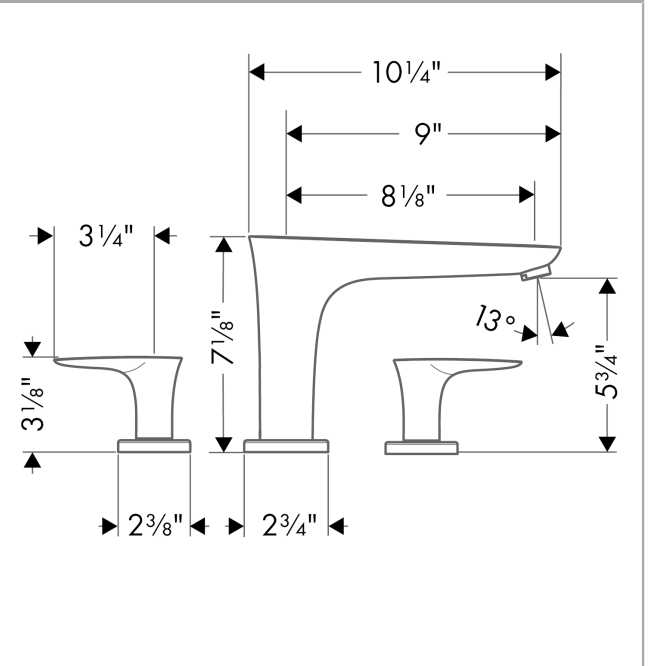

PuraVida
3-Hole Roman Tub Set Trim
 Finishes : **chrome** Part no. : **15440001**

Description

Features

- Flow: 6.60 GPM (25 L/Min)
- 90° ceramic valves

Item details

List Price \$ 1,392.00

Compliance

Product image

Scale drawing

PuraVida
3-Hole Roman Tub Set Trim
 Finishes : **chrome** Part no. : **15440001**

Exploded drawing

Year of production: >01/11

PuraVida

3-Hole Roman Tub Set Trim

Finishes : **chrome** Part no. : **15440001**

Spare parts list

Year of production: >01/11

Pos.	Description	Part no.	Price	PU
1	aerator swivelling M24x1 (30 l/min)	95565000	-	1
2	escutcheon Ø 70 mm	97779000	-	1
3	adapter for spout	88512000	-	1
4	handle	95818000	-	1
5	set of color-rings cold / hot water	95819000	-	1
6	handle fixing set	94184000	-	1
7	escutcheon	31098000	-	1
8	flat seal	98749000	-	1
9	Grease	90920000	-	1
10	O-ring 58x3	98202000	-	1