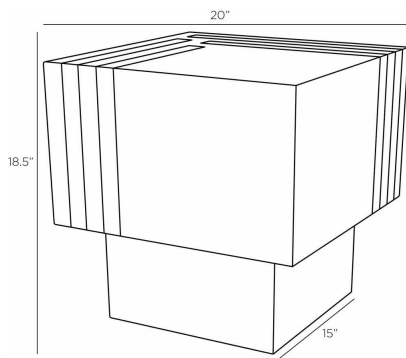

ARTERIOS

BURTON END TABLE

FEI19
H: 18.5 IN, W: 20 IN, D: 20 IN,
Ebony

Graphic stripes of inlaid ivory bone intersect a cube of ebony-finished mango wood. A fresh twist on the classic cube table, this monolithic form balances over a recessed base for visual interest. Finish will vary.

APPEARANCE

Material	Wood, Bone
Material Type	Mango
Finish	Ebony, Ivory
Finish Will Vary	Yes
Top Coat/Sealant	Yes

DIMENSIONS

Foot Print	W: 15 IN, D: 15 IN
Diagonal Dimension	27.5 IN

SHIPPING

Product Weight	26 lbs
Gross Weight 1	33.3 lbs
Shipping Box 1	H: 21 IN, L: 23 IN, W: 23 IN