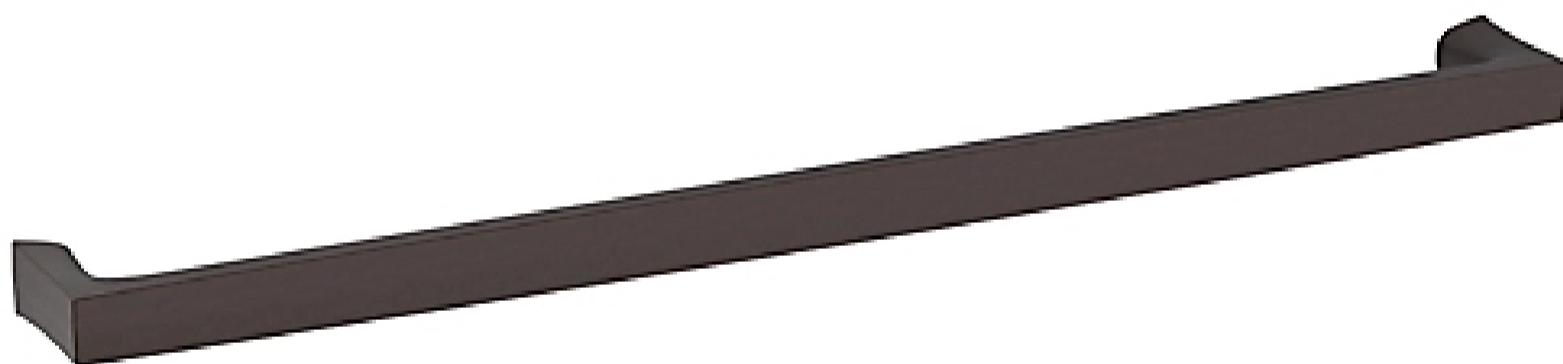

4958 PALM SPRINGS APPLIANCE PULL 18" CTC

SPECIFICATIONS

STYLE

Contemporary

4958 PALM SPRINGS APPLIANCE PULL 18" CTC

ESTATE PORTFOLIO

Model Number:
4958.112

Key Features

- ✓ Pull out all the stops with this instant upgrade to your home. With an ode to the modern homes of its namesake, the Palm Springs collection is sleek and sophisticated.

FINISHES OPTIONS

Satin Nickel - 150, US15