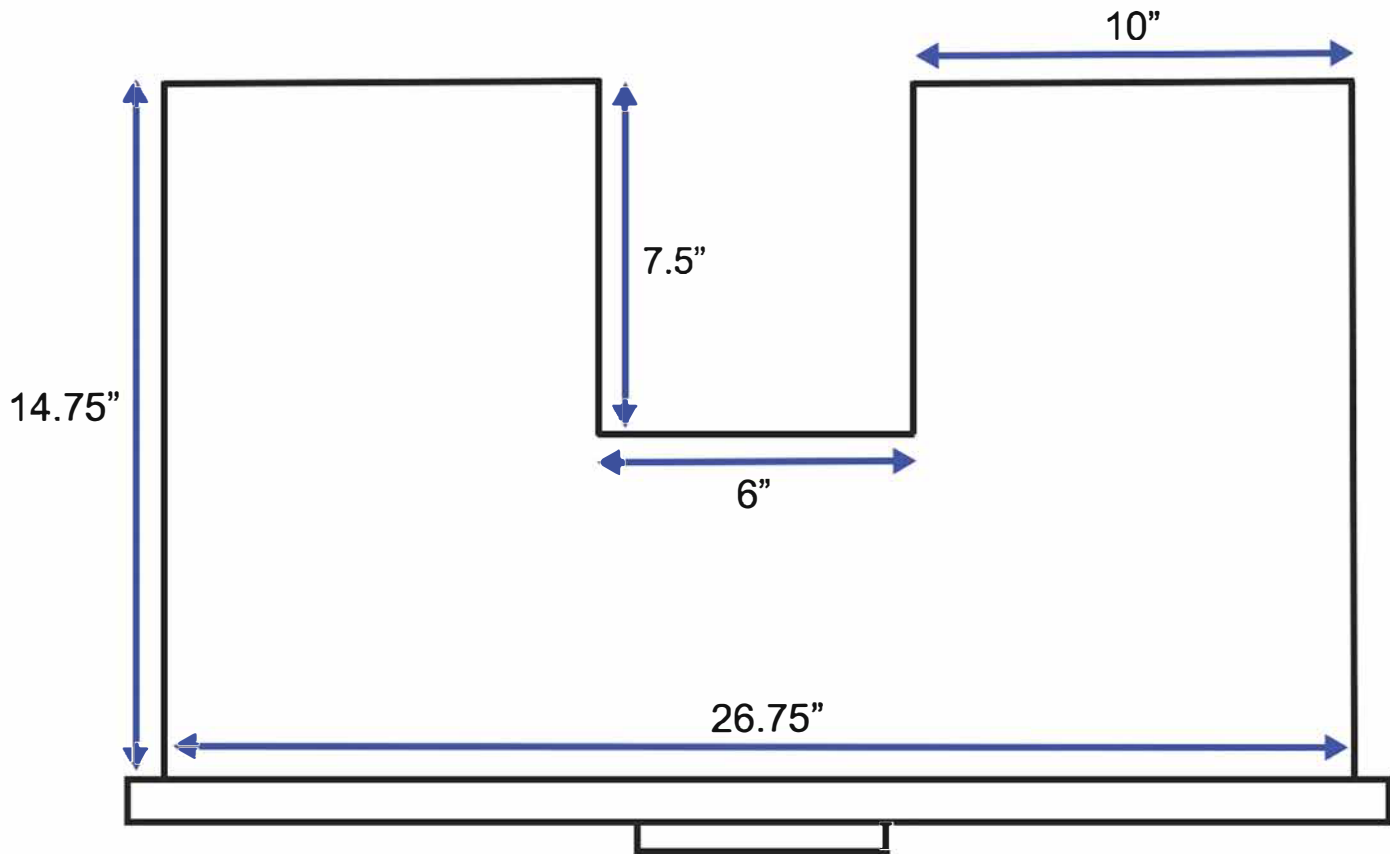

# 30-inch Vanity Middle Drawer - Bird's Eye View

All measurements are approximate and rounded to the nearest quarter inch.  
Please allow for a slight margin of error.