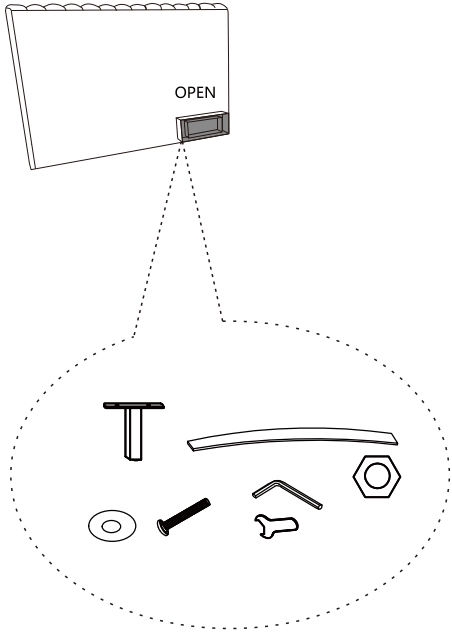

ASSEMBLY INSTRUCTIONS

NO.: 1032 QUEEN

spare parts 1

A

Headboard

x1

E

Metal Leg Support

Side Rail

x2

G

Rails plastic slat

x26

D

Center Support bar

x1

H

Center plastic slat

x13

spare parts 2

a	 5/16*30mm x12	d	 M5 x1
b	 5/16*50mm x4	e	 ø5/16" x4
c	 5/16 x16	f	 NUT x1

setp:1

setp:2

setp:3