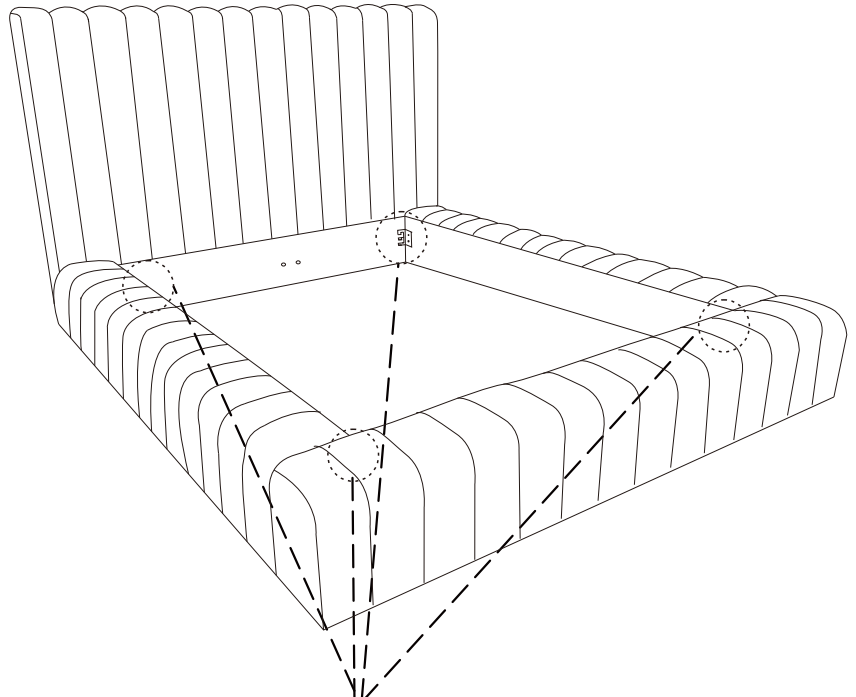

ASSEMBLY INSTRUCTIONS

NO.: 1032 QUEEN

spare parts 1

A

Headboard

x1

E

Metal Leg Support

x2

B

Footboard

x1

F

Slat

x26

C

Side Rail

x2

G

Rails plastic slat

x26

D

Center Support bar

x1

H

Center plastic slat

x13

spare parts 2

a	 5/16*30mm x12	d	 M5 x1
b	 5/16*50mm x4	e	 ø5/16" x4
c	 5/16 x16	f	 NUT x1

setp:1

setp:2

setp:3