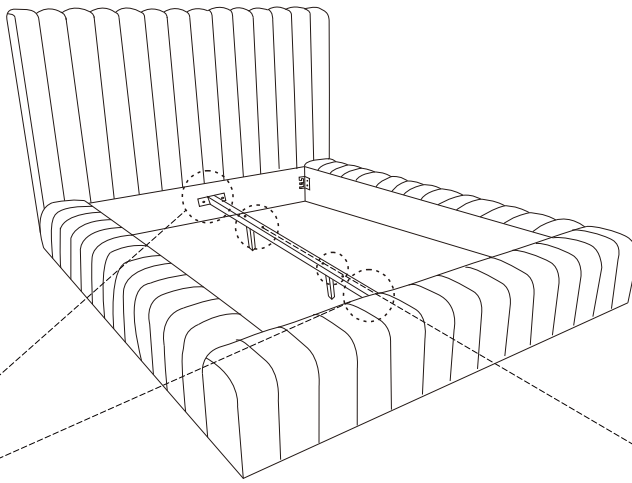

ASSEMBLY INSTRUCTIONS

NO.: 1032 QUEEN

spare parts 1

A

Headboard

x1

E

Metal Leg Support

x2

B

Footboard

x1

F

Slat

x26

C

Side Rail

x2

G

Rails plastic slat

x26

D

Center Support bar

x1

H

Center plastic slat

x13

spare parts 2

a	 5/16*30mm x12	d	 M5 x1
b	 5/16*50mm x4	e	 ø5/16" x4
c	 5/16 x16	f	 NUT x1

setp:1

setp:2

setp:3