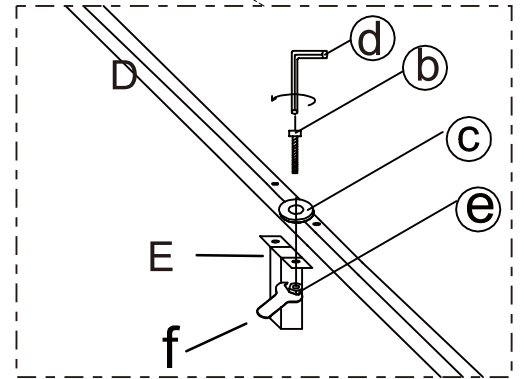

H

Center plastic slat

x13

spare parts 2

a	 5/16*30mm x12	d	 M5 x1
b	 5/16*50mm x4	e	 ø5/16" x4
c	 5/16 x16	f	 NUT x1

setp:1

setp:2

setp:3