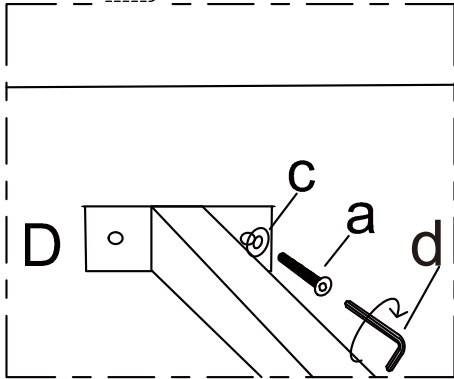

ASSEMBLY INSTRUCTIONS

NO.: 1032 QUEEN

spare parts 1

A

Headboard

x1

E

Metal Leg Support

H

Center plastic slat

x13

spare parts 2

a	 5/16*30mm x12	d	 M5 x1
b	 5/16*50mm x4	e	 ø5/16" x4
c	 5/16 x16	f	 NUT x1

setp:1

setp:2

setp:3