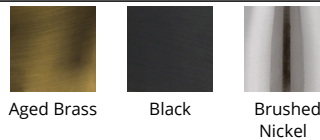

FINISHES:

LINE DRAWING