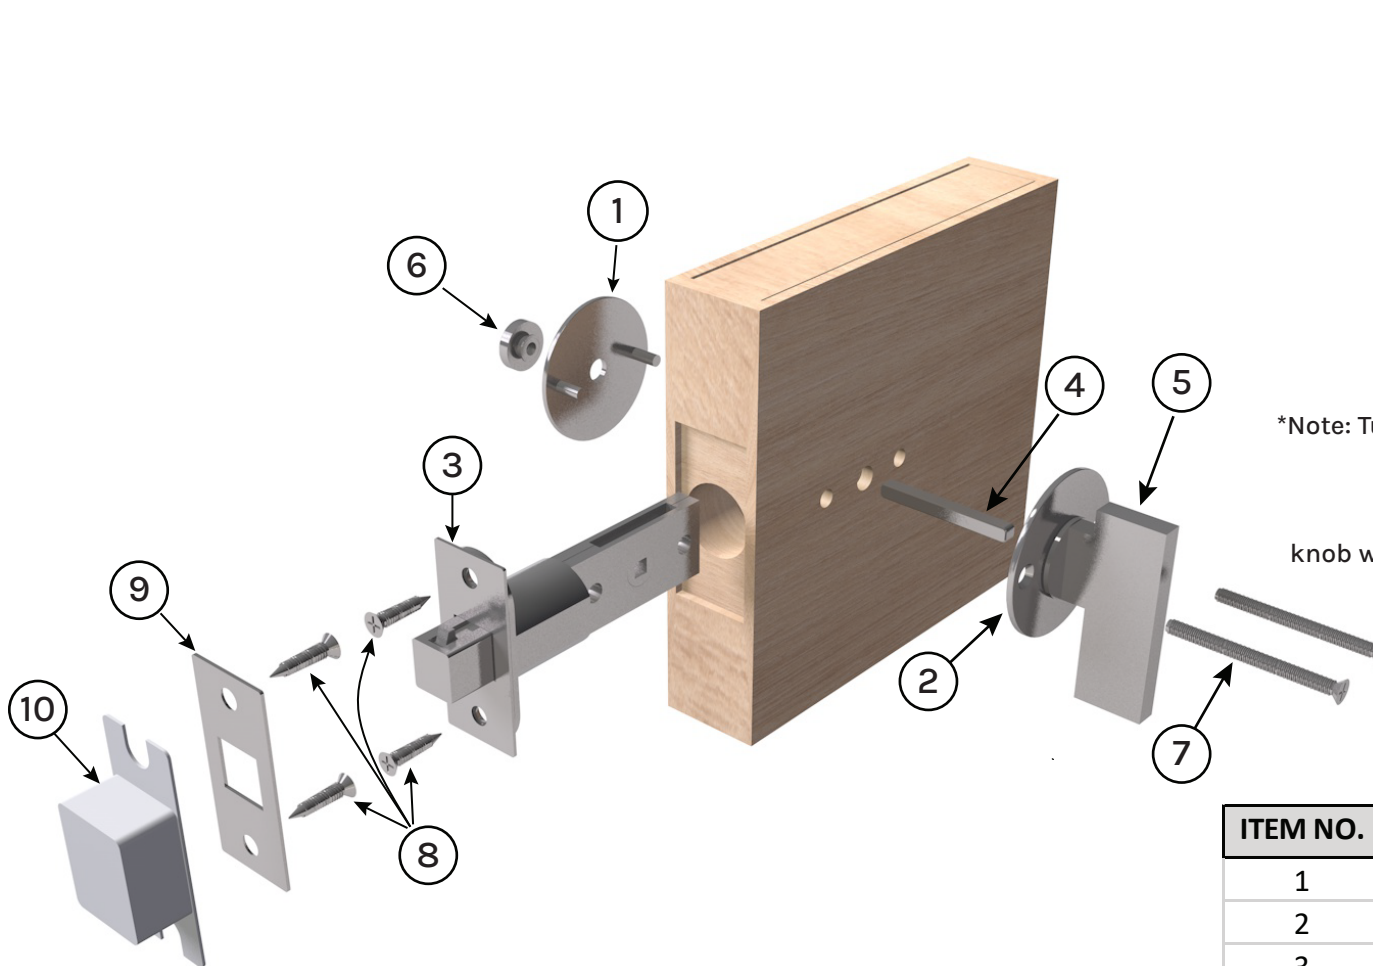

PL52 ADA Privacy Installation Diagram

*Note: Turnpiece & Emergency Release come pre-installed on Interior and Exterior Plate.

By design, ADA Compliant Oversized knob will not allow door to retract fully into door pocket.

A track stop is recommended.

ITEM NO.	ITEM NAME	SKU #	QTY.
1	Outside Trim	PL52-ADAT-O	1
2	Inside Trim	PL52-ADAT-I	1
3	Latch with Face Plate	PL-LAT66B	1
4	Spindle	PL-SPDL45/55	1
5	Turnpiece	PL-KNADA	1
6	Emergency Release	PLER	1
7	Machine Screws	SCR-M4 x 35/45	2
8	Wood Screws	#8 X 3/4"	4
9	Strike Plate	PL-LAT66STK	1
10	Dust Box	PL-DBOX66	1