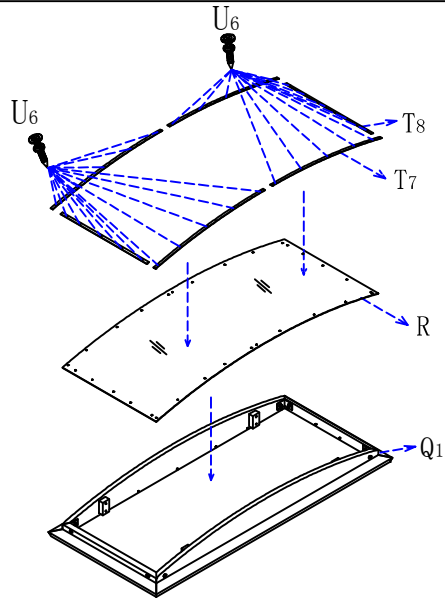

#18

ASSEMBLY INSTRUCTION FOR 12'X16' ULTRAWOOD GAZEBO

#19

#20

#21

#22

ASSEMBLY INSTRUCTION FOR 12'X16' ULTRAWOOD GAZEBO

#23

#25

#24

ASSEMBLY INSTRUCTION FOR 12' X 16' ULTRAWOOD GAZEBO

#26

Install shims for smooth operation.

W10
W11

Install handle /lock assembly

<p>STEP 1: Door Lock Installation.</p>  <p>Remove door lock handle by pressing the knob in the gap for installation.</p>	<p>STEP 2: Remove door lock cover ring and inner lock ring.</p> 	<p>STEP 3: Door Lock Handle Installation.</p>  <p>Install door lock handle into door hole and lock the end part of the door handle.</p>
<p>STEP 4: Install door lock inner ring with screw that shown.</p> 	<p>STEP 5: Door Lock Cover Ring Installation.</p> 	<p>STEP 6: Door Lock Handle Installation</p>  <p>Complete the installation by pushing the door lock handle to the inner part of door lock.</p>