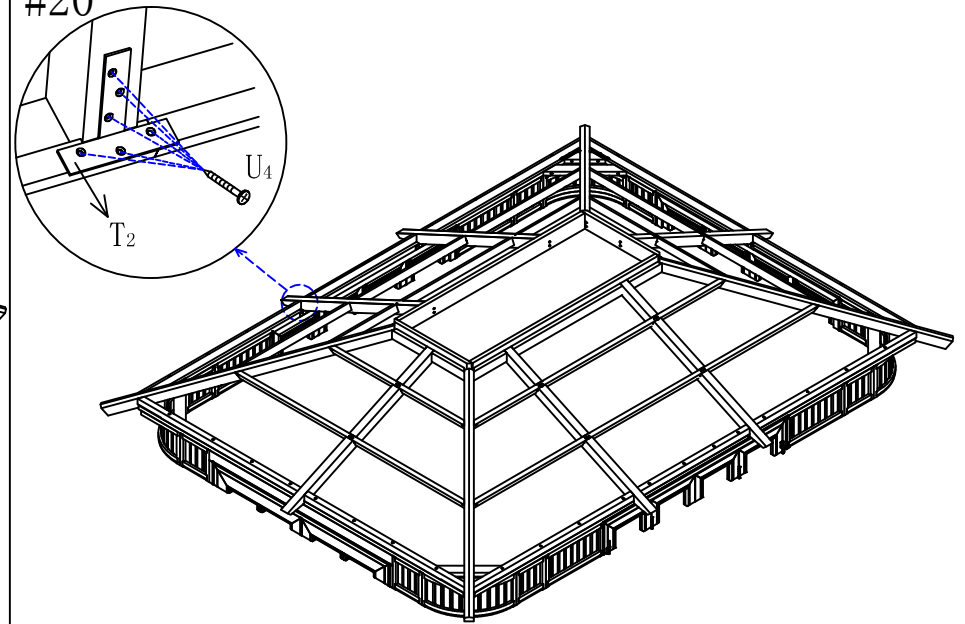

#11

#12

#13

#14

ASSEMBLY INSTRUCTION FOR 12'X16' ULTRAWOOD GAZEBO

#15

#16

#17

#18

ASSEMBLY INSTRUCTION FOR 12'X16' ULTRAWOOD GAZEBO

#19

#20

#21

#22

ASSEMBLY INSTRUCTION FOR 12'X16' ULTRAWOOD GAZEBO

#23

#25

#24

ASSEMBLY INSTRUCTION FOR 12' X 16' ULTRAWOOD GAZEBO

#26

Install shims for smooth operation.

W10
W11

Install handle /lock assembly

<p>STEP 1: Door Lock Installation.</p>  <p>Remove door lock handle by pressing the knob in the gap for installation.</p>	<p>STEP 2: Remove door lock cover ring and inner lock ring.</p> 	<p>STEP 3: Door Lock Handle Installation.</p>  <p>Install door lock handle into door hole and lock the end part of the door handle.</p>
<p>STEP 4: Install door lock inner ring with screw that shown.</p> 	<p>STEP 5: Door Lock Cover Ring Installation.</p> 	<p>STEP 6: Door Lock Handle Installation</p>  <p>Complete the installation by pushing the door lock handle to the inner part of door lock.</p>