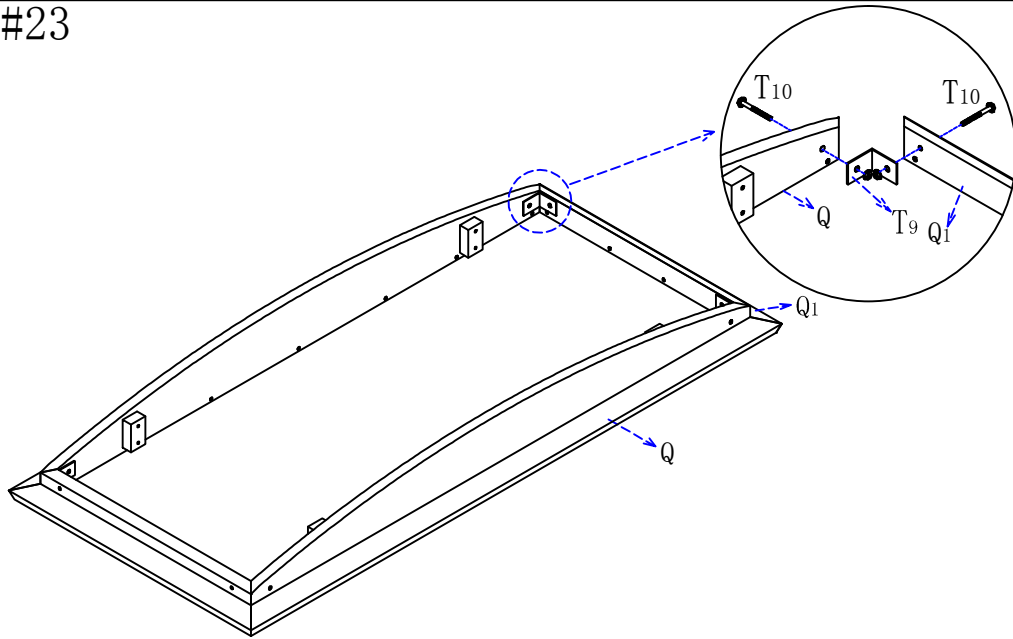

#18

ASSEMBLY INSTRUCTION FOR 12'X16' ULTRAWOOD GAZEBO

#19

#20

#21

#22

ASSEMBLY INSTRUCTION FOR 12'X16' ULTRAWOOD GAZEBO

#23

#25

#24

ASSEMBLY INSTRUCTION FOR 12' X 16' ULTRAWOOD GAZEBO

#26

Install shims for smooth operation.

W10
W11

Install handle /lock assembly

<p>STEP 1: Door Lock Installation.</p>  <p>Remove door lock handle by pressing the knob in the gap for installation.</p>	<p>STEP 2: Remove door lock cover ring and inner lock ring.</p> 	<p>STEP 3: Door Lock Handle Installation.</p>  <p>Install door lock handle into door hole and lock the end part of the door handle.</p>
<p>STEP 4: Install door lock inner ring with screw that shown.</p> 	<p>STEP 5: Door Lock Cover Ring Installation.</p> 	<p>STEP 6: Door Lock Handle Installation</p>  <p>Complete the installation by pushing the door lock handle to the inner part of door lock.</p>