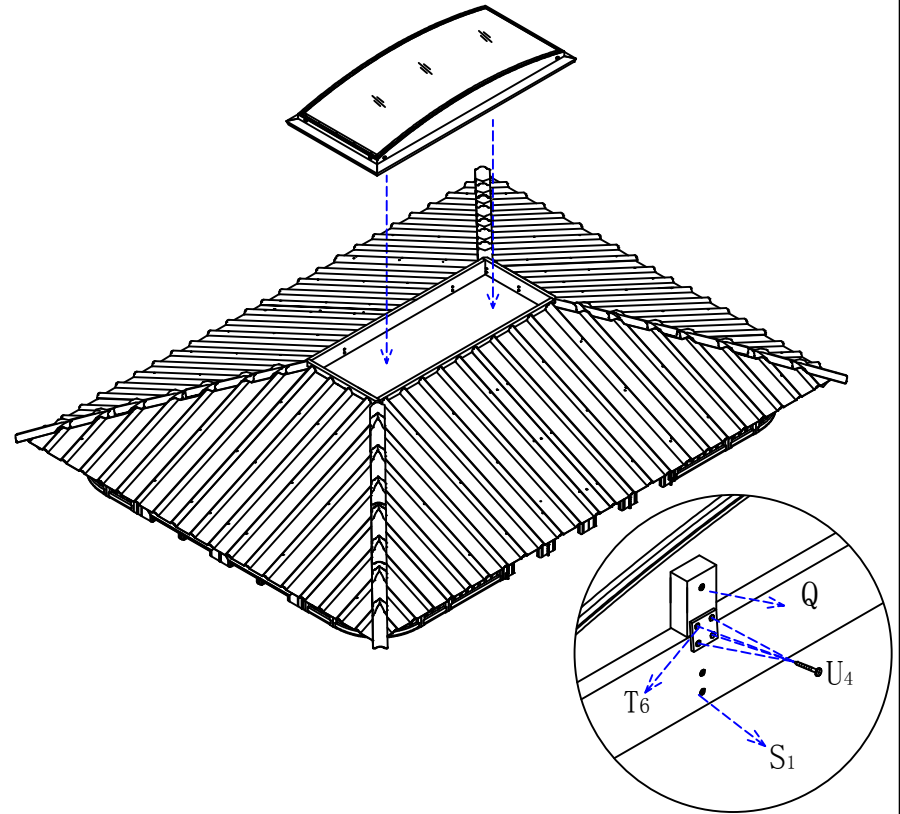

#18

ASSEMBLY INSTRUCTION FOR 12'X16' ULTRAWOOD GAZEBO

#19

#20

#21

#22

ASSEMBLY INSTRUCTION FOR 12'X16' ULTRAWOOD GAZEBO

#23

#25

#24

ASSEMBLY INSTRUCTION FOR 12' X 16' ULTRAWOOD GAZEBO

#26

Install shims for smooth operation.

W10
W11

Install handle /lock assembly

<p>STEP 1: Door Lock Installation.</p>  <p>Remove door lock handle by pressing the knob in the gap for installation.</p>	<p>STEP 2: Remove door lock cover ring and inner lock ring.</p> 	<p>STEP 3: Door Lock Handle Installation.</p>  <p>Install door lock handle into door hole and lock the end part of the door handle.</p>
<p>STEP 4: Install door lock inner ring with screw that shown.</p> 	<p>STEP 5: Door Lock Cover Ring Installation.</p> 	<p>STEP 6: Door Lock Handle Installation</p>  <p>Complete the installation by pushing the door lock handle to the inner part of door lock.</p>