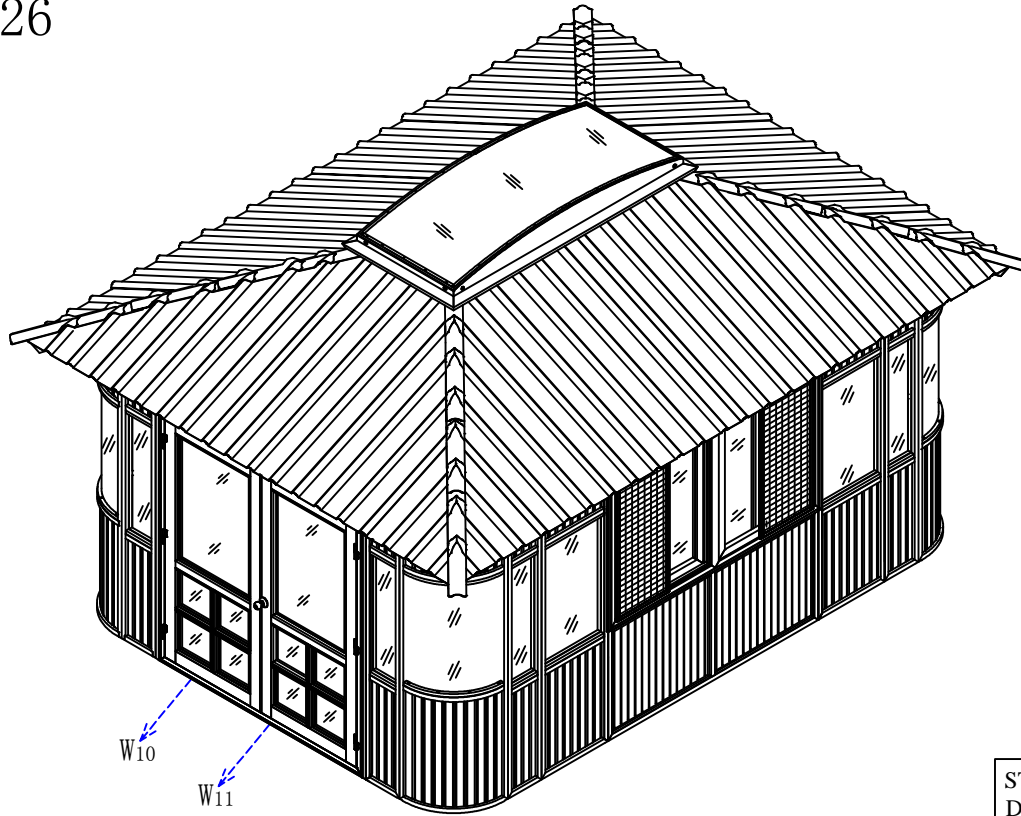

#25

#24

ASSEMBLY INSTRUCTION FOR 12' X 16' ULTRAWOOD GAZEBO

#26

Install shims for smooth operation.

W10
W11

Install handle /lock assembly

<p>STEP 1: Door Lock Installation.</p>  <p>Remove door lock handle by pressing the knob in the gap for installation.</p>	<p>STEP 2: Remove door lock cover ring and inner lock ring.</p> 	<p>STEP 3: Door Lock Handle Installation.</p>  <p>Install door lock handle into door hole and lock the end part of the door handle.</p>
<p>STEP 4: Install door lock inner ring with screw that shown.</p> 	<p>STEP 5: Door Lock Cover Ring Installation.</p> 	<p>STEP 6: Door Lock Handle Installation</p>  <p>Complete the installation by pushing the door lock handle to the inner part of door lock.</p>

ASSEMBLY INSTRUCTION FOR 12' X 16' ULTRAWOOD GAZEBO

#27