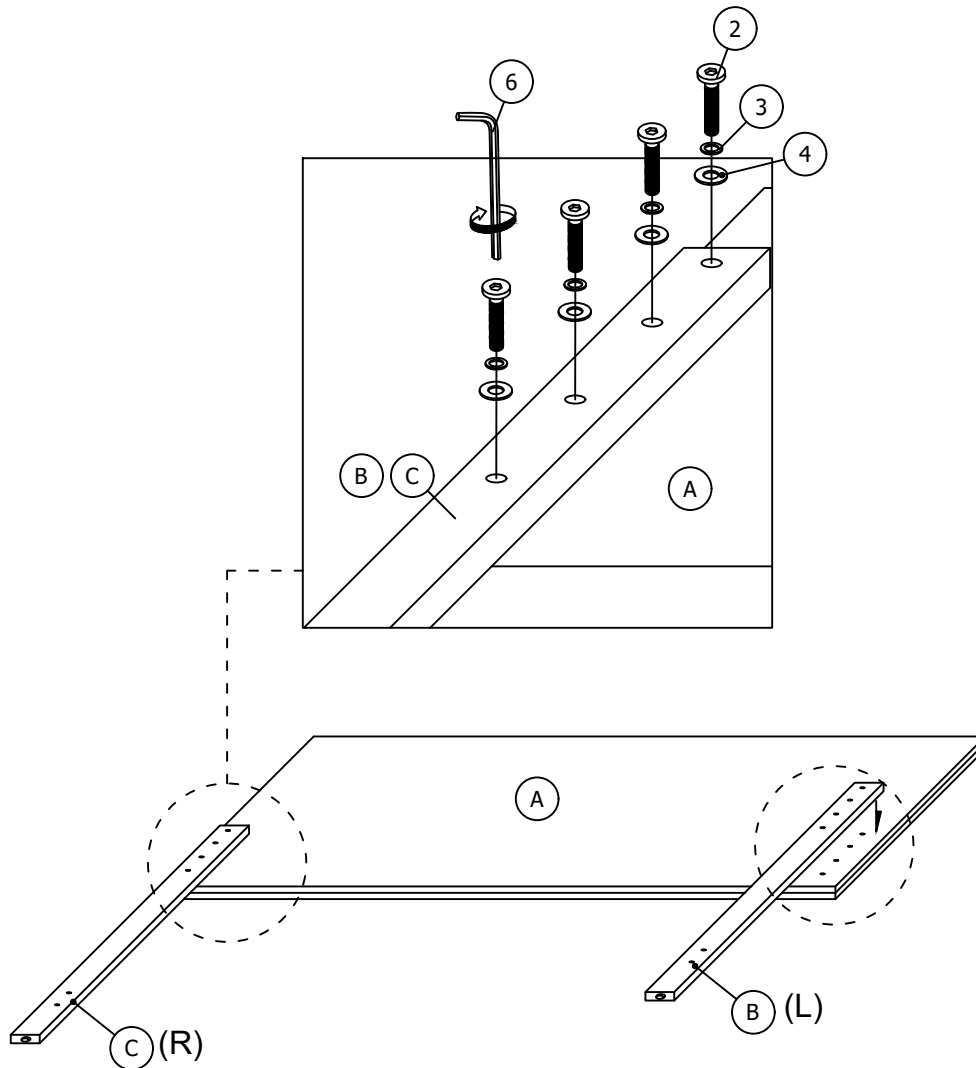

STEP 1

BEDROOM SET - DRESSER ASSEMBLY INSTRUCTION

STEP 2

STEP 3

ASSEMBLY COMPLETED

BEDROOM SET - FULL BED / QUEEN BED ASSEMBLY INSTRUCTION

HARDWARE LIST

ITEM	DESCRIPTION	DRAWING	QTY
1	JCBC SCREW (M8 x 16mm)		8 PCS
2	JCBC SCREW (M8 x 40mm)		8 PCS
3	SPRING WASHER (M8 x 14mm)		8 PCS
4	FLAT WASHER (M8 x 22mm)		8 PCS
5	CSK SCREW (M4 x 32mm)		8 PCS
6	L-KEY (M5 x 65mm)		1 PC

PARTS LIST

ITEM	DESCRIPTION	DRAWING	QTY
A	HEADBOARD		1 PC
B	HEADBOARD LEG (L)		1 PC
C	HEADBOARD LEG (R)		1 PC

BEDROOM SET - FULL BED / QUEEN BED ASSEMBLY INSTRUCTION

PARTS LIST

ITEM	DESCRIPTION	DRAWING	QTY
D	FOOTBOARD		1 PC
E	SIDE RAIL		2 PCS
F	SLAT		4 PCS
G	SUPPORT LEG		4 PCS

STEP 1

BEDROOM SET - FULL BED / QUEEN BED ASSEMBLY INSTRUCTION

STEP 2

STEP 3

ASSEMBLY COMPLETED

BEDROOM SET - KINGBED ASSEMBLY INSTRUCTION

HARDWARE LIST

ITEM	DESCRIPTION	DRAWING	QTY
1	JCBC SCREW (M8 x 16mm)		8 PCS
2	JCBC SCREW (M8 x 40mm)		8 PCS
3	SPRING WASHER (M8 x 14mm)		8 PCS
4	FLAT WASHER (M8 x 22mm)		8 PCS
5	CSK SCREW (M4 x 32mm)		8 PCS
6	L-KEY (M5 x 65mm)		1 PC

PARTS LIST

ITEM	DESCRIPTION	DRAWING	QTY
A	HEADBOARD		1 PC
B	HEADBOARD LEG (L)		1 PC
C	HEADBOARD LEG (R)		1 PC

BEDROOM SET - KING BED ASSEMBLY INSTRUCTION

PARTS LIST

ITEM	DESCRIPTION	DRAWING	QTY
D	FOOTBOARD		1 PC
E	SIDE RAIL		2 PCS
F	SLAT		4 PCS
G	SUPPORT LEG		8 PCS