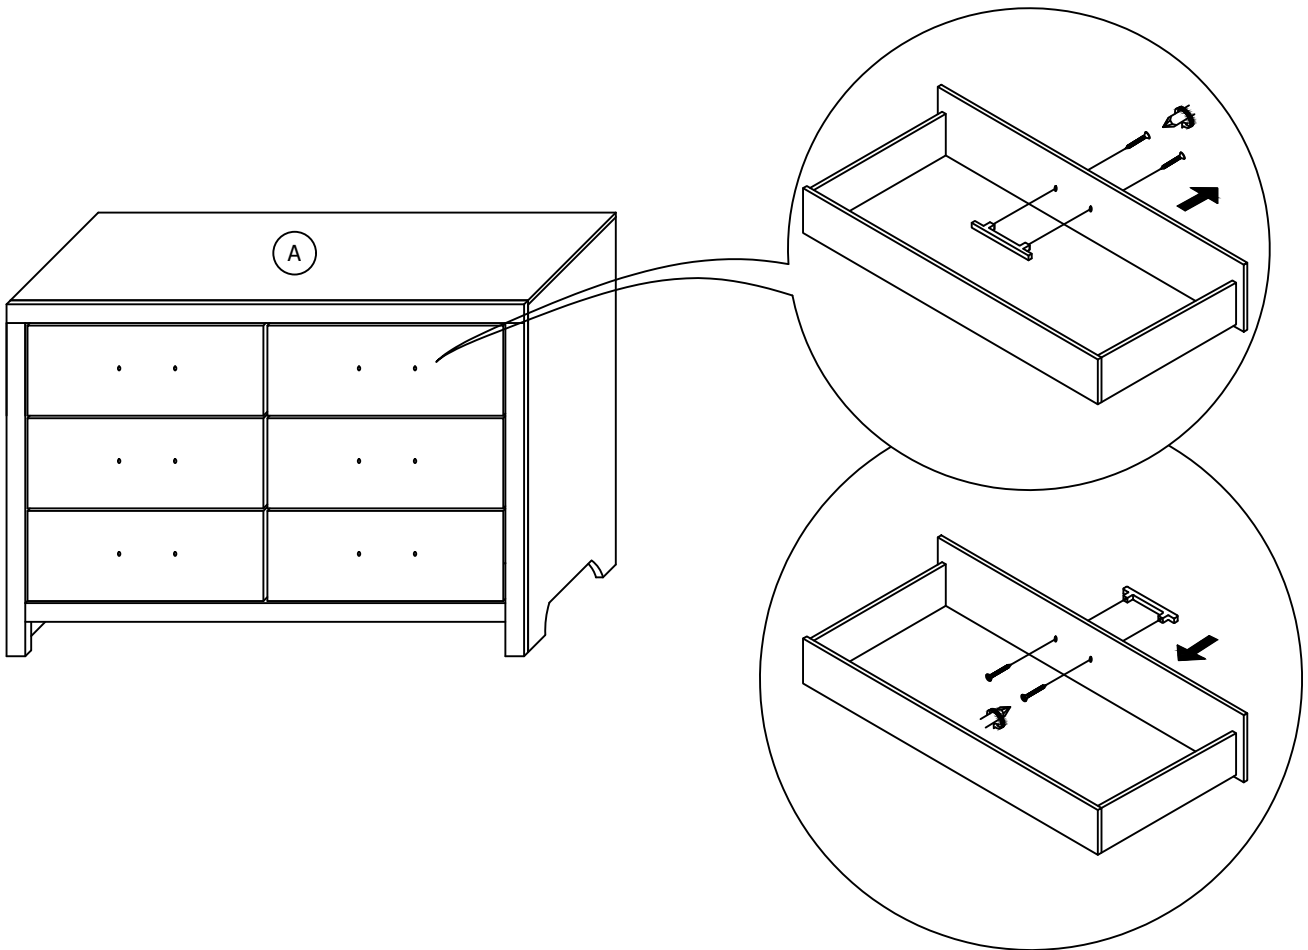

BEDROOM SET - CHEST ASSEMBLY INSTRUCTION

HARDWARE LIST

ITEM	DESCRIPTION	DRAWING	QTY
1	TIPPING RESTRAINT		1 SET

PARTS LIST

ITEM	DESCRIPTION	DRAWING	QTY
A	CHEST		1 PC

STEP 1

BEDROOM SET - CHEST ASSEMBLY INSTRUCTION

STEP 2

STEP 3

ASSEMBLY COMPLETED

BEDROOM SET - DRESSER ASSEMBLY INSTRUCTION

HARDWARE LIST

ITEM	DESCRIPTION	DRAWING	QTY
1	TIPPING RESTRAINT		1 SET

PARTS LIST

ITEM	DESCRIPTION	DRAWING	QTY
A	DRESSER		1 PC

STEP 1

BEDROOM SET - DRESSER ASSEMBLY INSTRUCTION

STEP 2

STEP 3

ASSEMBLY COMPLETED

BEDROOM SET - FULL BED / QUEEN BED ASSEMBLY INSTRUCTION

HARDWARE LIST

ITEM	DESCRIPTION	DRAWING	QTY
1	JCBC SCREW (M8 x 16mm)		8 PCS
2	JCBC SCREW (M8 x 40mm)		8 PCS
3	SPRING WASHER (M8 x 14mm)		8 PCS
4	FLAT WASHER (M8 x 22mm)		8 PCS
5	CSK SCREW (M4 x 32mm)		8 PCS
6	L-KEY (M5 x 65mm)		1 PC

PARTS LIST

ITEM	DESCRIPTION	DRAWING	QTY
A	HEADBOARD		1 PC
B	HEADBOARD LEG (L)		1 PC
C	HEADBOARD LEG (R)		1 PC

BEDROOM SET - FULL BED / QUEEN BED ASSEMBLY INSTRUCTION

PARTS LIST

ITEM	DESCRIPTION	DRAWING	QTY
D	FOOTBOARD		1 PC
E	SIDE RAIL		2 PCS
F	SLAT		4 PCS
G	SUPPORT LEG		4 PCS