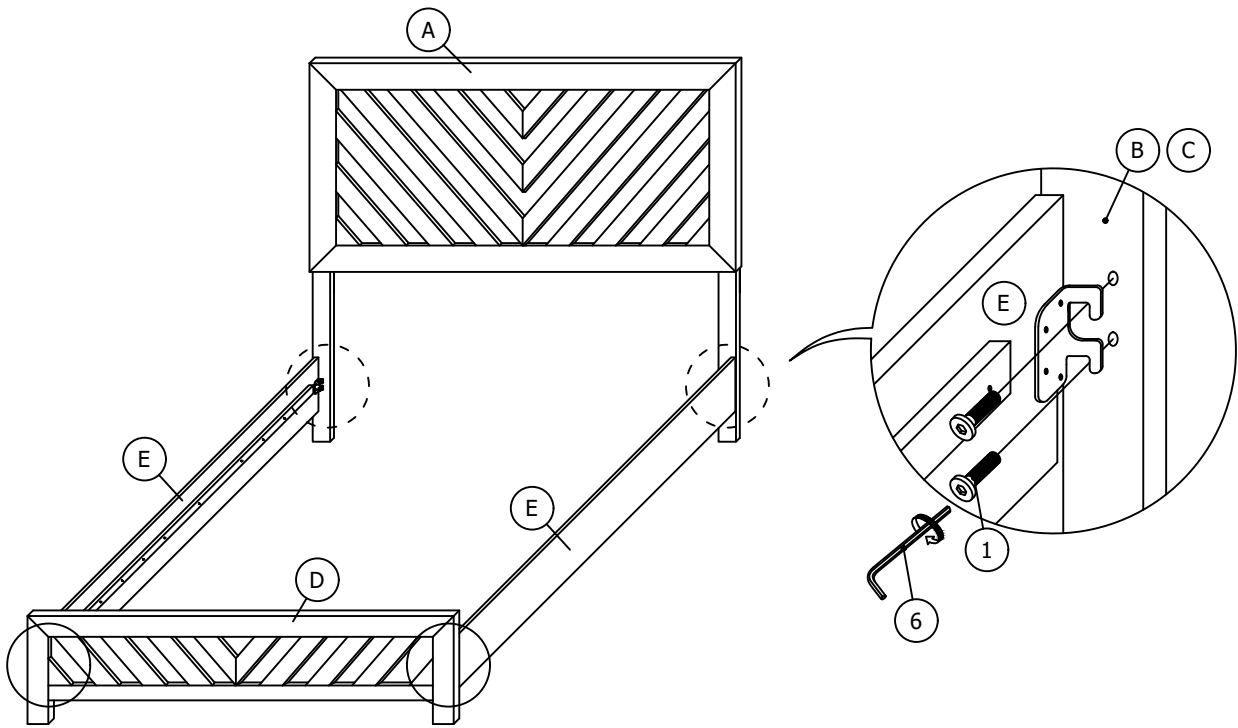

STEP 1

BEDROOM SET - FULL BED / QUEEN BED ASSEMBLY INSTRUCTION

STEP 2

STEP 3

ASSEMBLY COMPLETED

BEDROOM SET - KINGBED ASSEMBLY INSTRUCTION

HARDWARE LIST

ITEM	DESCRIPTION	DRAWING	QTY
1	JCBC SCREW (M8 x 16mm)		8 PCS
2	JCBC SCREW (M8 x 40mm)		8 PCS
3	SPRING WASHER (M8 x 14mm)		8 PCS
4	FLAT WASHER (M8 x 22mm)		8 PCS
5	CSK SCREW (M4 x 32mm)		8 PCS
6	L-KEY (M5 x 65mm)		1 PC

PARTS LIST

ITEM	DESCRIPTION	DRAWING	QTY
A	HEADBOARD		1 PC
B	HEADBOARD LEG (L)		1 PC
C	HEADBOARD LEG (R)		1 PC

BEDROOM SET - KING BED ASSEMBLY INSTRUCTION

PARTS LIST

ITEM	DESCRIPTION	DRAWING	QTY
D	FOOTBOARD		1 PC
E	SIDE RAIL		2 PCS
F	SLAT		4 PCS
G	SUPPORT LEG		8 PCS

STEP 1

BEDROOM SET - KING BED ASSEMBLY INSTRUCTION

STEP 2

STEP 3

ASSEMBLY COMPLETED

BEDROOM SET - FULL BED / QUEEN BED ASSEMBLY INSTRUCTION

HARDWARE LIST

ITEM	DESCRIPTION	DRAWING	QTY
1	JCBC SCREW (M8 x 16mm)		8 PCS
2	JCBC SCREW (M8 x 40mm)		8 PCS
3	SPRING WASHER (M8 x 14mm)		8 PCS
4	FLAT WASHER (M8 x 22mm)		8 PCS
5	CSK SCREW (M4 x 32mm)		8 PCS
6	L-KEY (M5 x 65mm)		1 PC