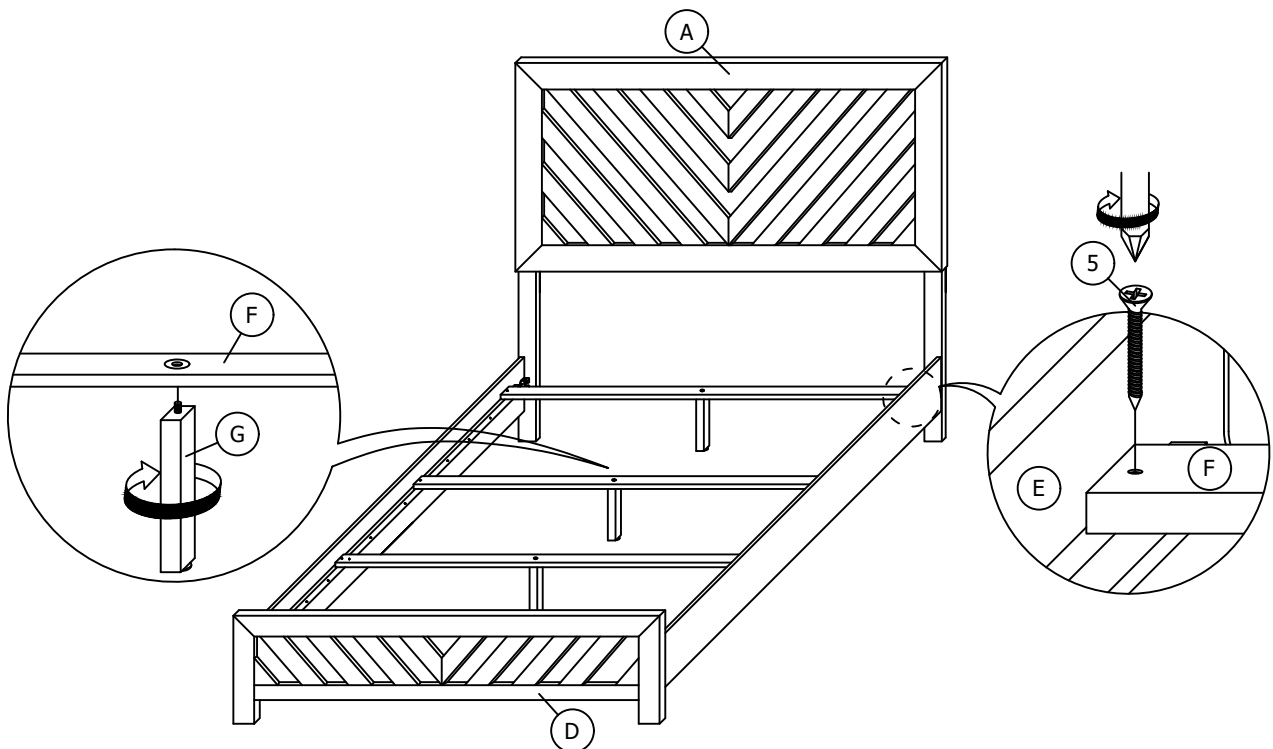

PARTS LIST

ITEM	DESCRIPTION	DRAWING	QTY
A	HEADBOARD		1 PC
B	HEADBOARD LEG (L)		1 PC
C	HEADBOARD LEG (R)		1 PC

BEDROOM SET - FULL BED / QUEEN BED ASSEMBLY INSTRUCTION

PARTS LIST

ITEM	DESCRIPTION	DRAWING	QTY
D	FOOTBOARD		1 PC
E	SIDE RAIL		2 PCS
F	SLAT		4 PCS
G	SUPPORT LEG		4 PCS

STEP 1

BEDROOM SET - FULL BED / QUEEN BED ASSEMBLY INSTRUCTION

STEP 2

STEP 3

ASSEMBLY COMPLETED

BEDROOM SET - KINGBED ASSEMBLY INSTRUCTION

HARDWARE LIST

ITEM	DESCRIPTION	DRAWING	QTY
1	JCBC SCREW (M8 x 16mm)		8 PCS
2	JCBC SCREW (M8 x 40mm)		8 PCS
3	SPRING WASHER (M8 x 14mm)		8 PCS
4	FLAT WASHER (M8 x 22mm)		8 PCS
5	CSK SCREW (M4 x 32mm)		8 PCS
6	L-KEY (M5 x 65mm)		1 PC

PARTS LIST

ITEM	DESCRIPTION	DRAWING	QTY
A	HEADBOARD		1 PC
B	HEADBOARD LEG (L)		1 PC
C	HEADBOARD LEG (R)		1 PC

BEDROOM SET - KING BED ASSEMBLY INSTRUCTION

PARTS LIST

ITEM	DESCRIPTION	DRAWING	QTY
D	FOOTBOARD		1 PC
E	SIDE RAIL		2 PCS
F	SLAT		4 PCS
G	SUPPORT LEG		8 PCS