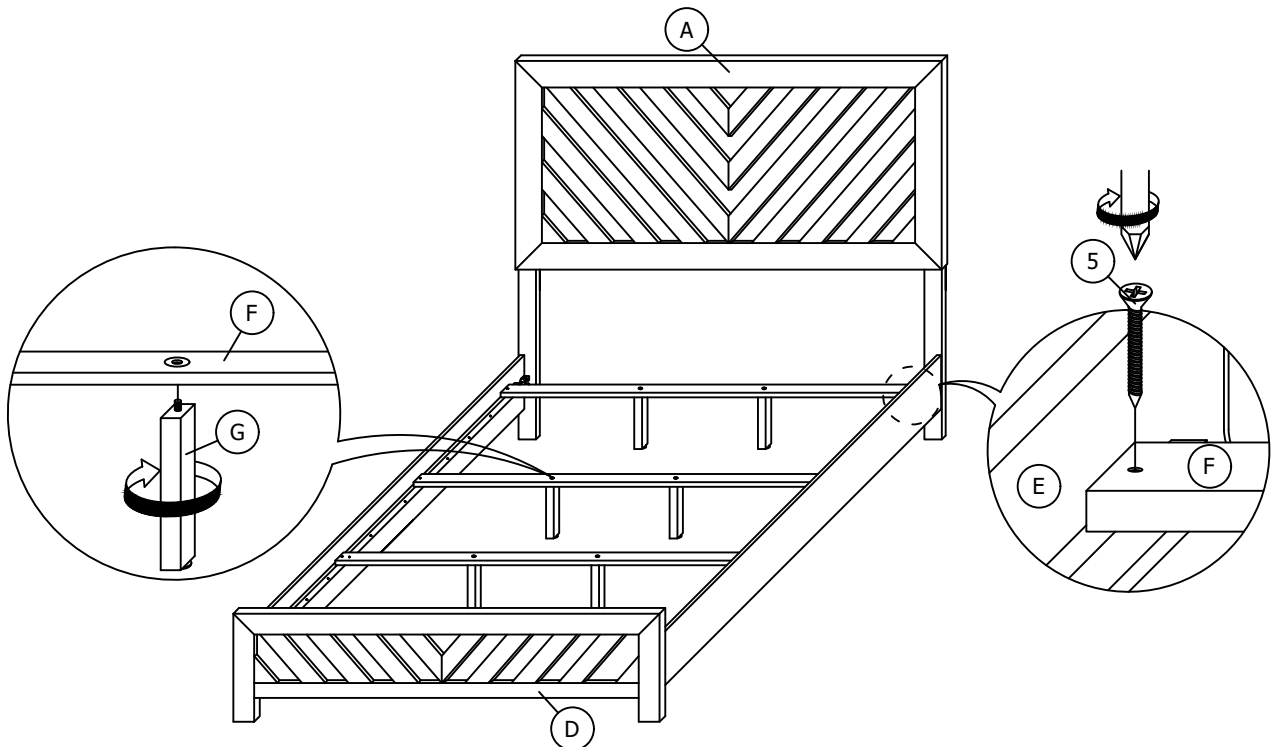

PARTS LIST

ITEM	DESCRIPTION	DRAWING	QTY
A	HEADBOARD		1 PC
B	HEADBOARD LEG (L)		1 PC
C	HEADBOARD LEG (R)		1 PC

BEDROOM SET - KING BED ASSEMBLY INSTRUCTION

PARTS LIST

ITEM	DESCRIPTION	DRAWING	QTY
D	FOOTBOARD		1 PC
E	SIDE RAIL		2 PCS
F	SLAT		4 PCS
G	SUPPORT LEG		8 PCS

STEP 1

BEDROOM SET - KING BED ASSEMBLY INSTRUCTION

STEP 2

STEP 3

ASSEMBLY COMPLETED

BEDROOM SET - FULL BED / QUEEN BED ASSEMBLY INSTRUCTION

HARDWARE LIST

ITEM	DESCRIPTION	DRAWING	QTY
1	JCBC SCREW (M8 x 16mm)		8 PCS
2	JCBC SCREW (M8 x 40mm)		8 PCS
3	SPRING WASHER (M8 x 14mm)		8 PCS
4	FLAT WASHER (M8 x 22mm)		8 PCS
5	CSK SCREW (M4 x 32mm)		8 PCS
6	L-KEY (M5 x 65mm)		1 PC

PARTS LIST

ITEM	DESCRIPTION	DRAWING	QTY
A	HEADBOARD		1 PC
B	HEADBOARD LEG (L)		1 PC
C	HEADBOARD LEG (R)		1 PC

BEDROOM SET - FULL BED / QUEEN BED ASSEMBLY INSTRUCTION

PARTS LIST

ITEM	DESCRIPTION	DRAWING	QTY
D	FOOTBOARD		1 PC
E	SIDE RAIL		2 PCS
F	SLAT		4 PCS
G	SUPPORT LEG		4 PCS