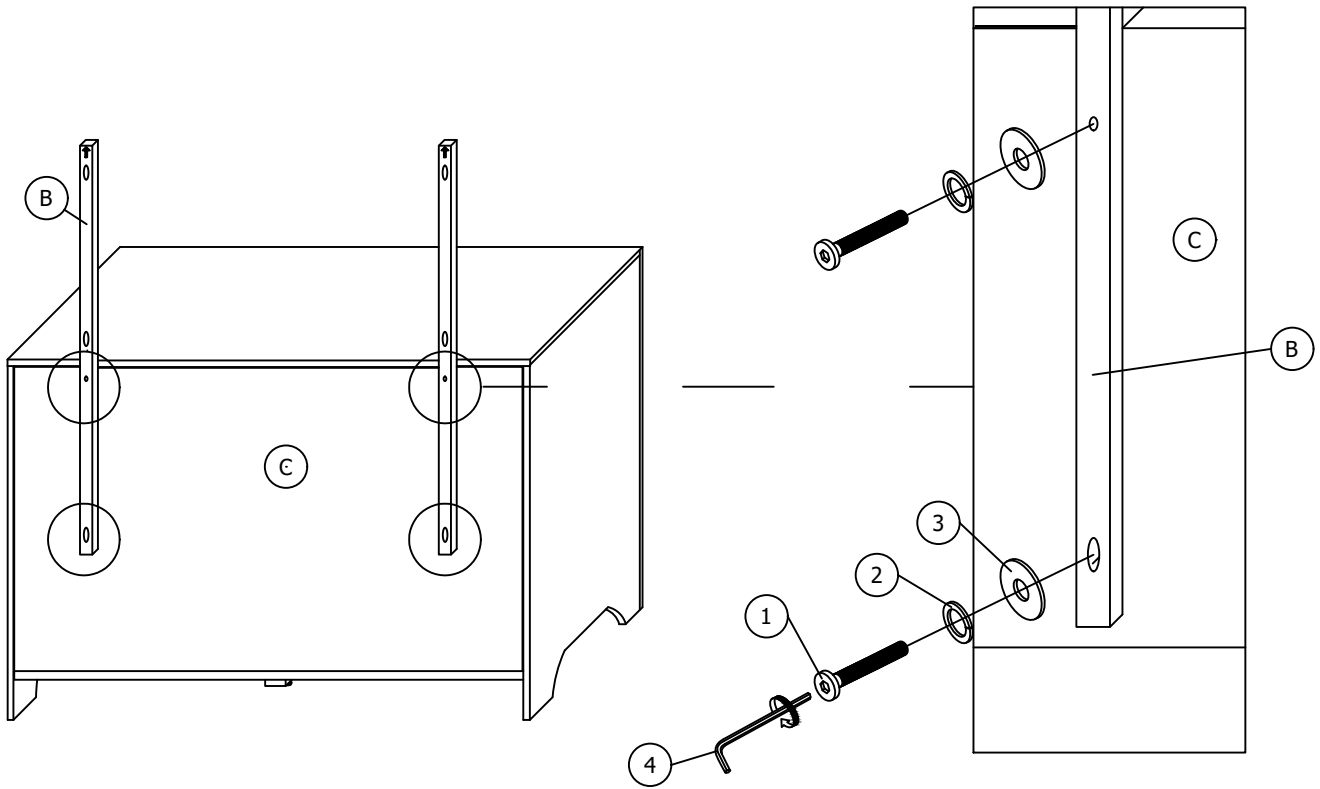

BEDROOM SET - MIRROR ASSEMBLY INSTRUCTION

STEP 1