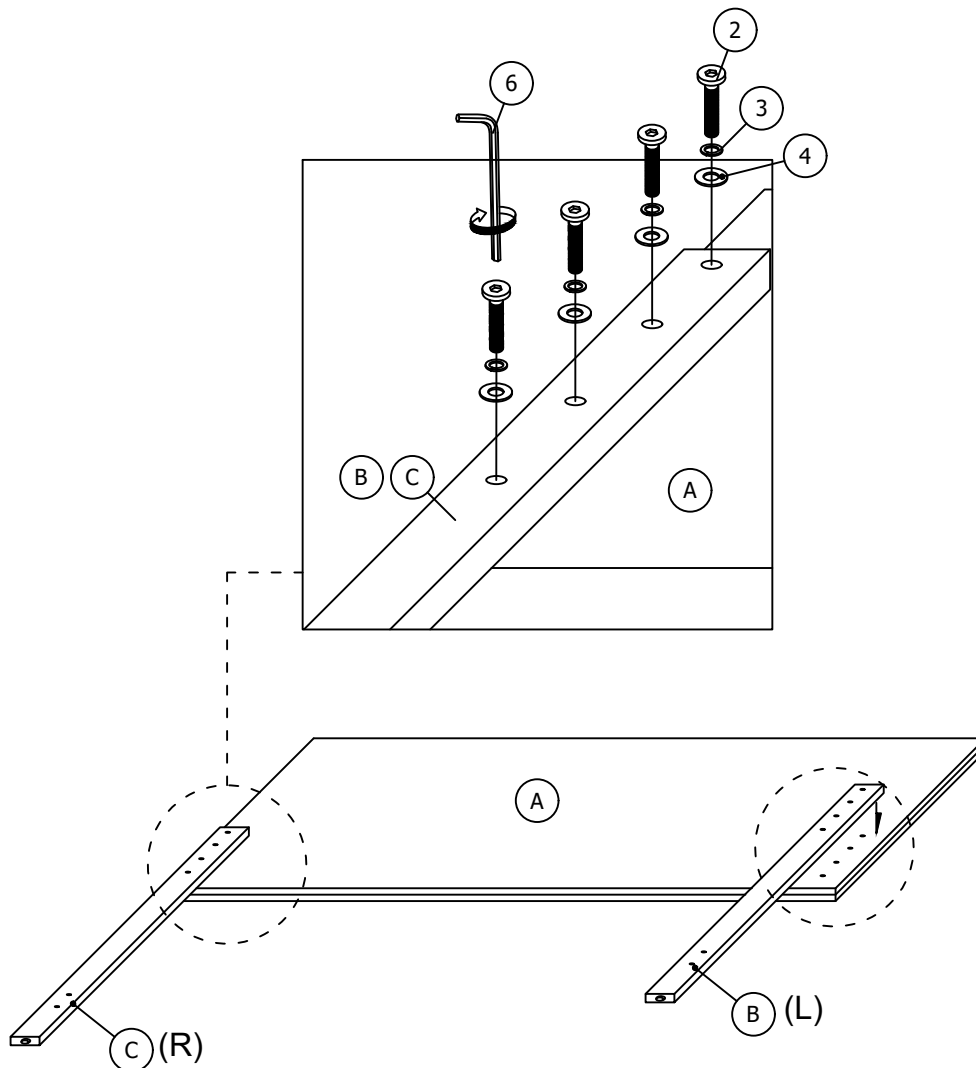

BEDROOM SET - TWINBED ASSEMBLY INSTRUCTION

PARTS LIST

ITEM	DESCRIPTION	DRAWING	QTY
D	FOOTBOARD		1 PC
E	SIDE RAIL		2 PCS
F	SLAT		4 PCS

STEP 1