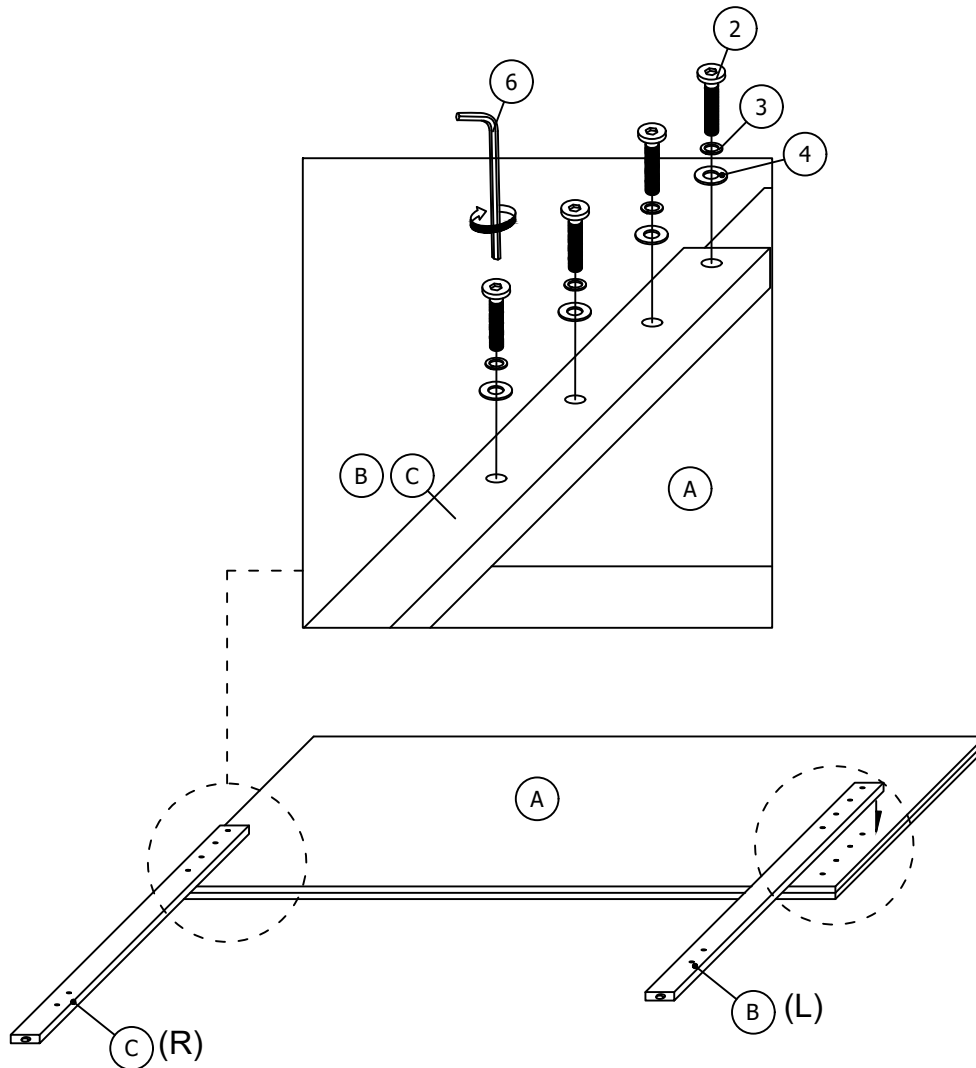

STEP 1

BEDROOM SET - KING BED ASSEMBLY INSTRUCTION

STEP 2

STEP 3

ASSEMBLY COMPLETED

BEDROOM SET - FULL BED / QUEEN BED ASSEMBLY INSTRUCTION

HARDWARE LIST

ITEM	DESCRIPTION	DRAWING	QTY
1	JCBC SCREW (M8 x 16mm)		8 PCS
2	JCBC SCREW (M8 x 40mm)		8 PCS
3	SPRING WASHER (M8 x 14mm)		8 PCS
4	FLAT WASHER (M8 x 22mm)		8 PCS
5	CSK SCREW (M4 x 32mm)		8 PCS
6	L-KEY (M5 x 65mm)		1 PC

PARTS LIST

ITEM	DESCRIPTION	DRAWING	QTY
A	HEADBOARD		1 PC
B	HEADBOARD LEG (L)		1 PC
C	HEADBOARD LEG (R)		1 PC

BEDROOM SET - FULL BED / QUEEN BED ASSEMBLY INSTRUCTION

PARTS LIST

ITEM	DESCRIPTION	DRAWING	QTY
D	FOOTBOARD		1 PC
E	SIDE RAIL		2 PCS
F	SLAT		4 PCS
G	SUPPORT LEG		4 PCS

STEP 1

BEDROOM SET - FULL BED / QUEEN BED ASSEMBLY INSTRUCTION

STEP 2

STEP 3

ASSEMBLY COMPLETED

BEDROOM SET - MIRROR ASSEMBLY INSTRUCTION

HARDWARE LIST

ITEM	DESCRIPTION	DRAWING	QTY
1	JCBC SCREW (M6 x 40mm)		8 PCS
2	SPRING WASHER (M6 x 13mm)		8 PCS
3	FLAT WASHER (M6 x 19mm)		8 PCS
4	M4 ALLEN KEY (65MM)		1 PC