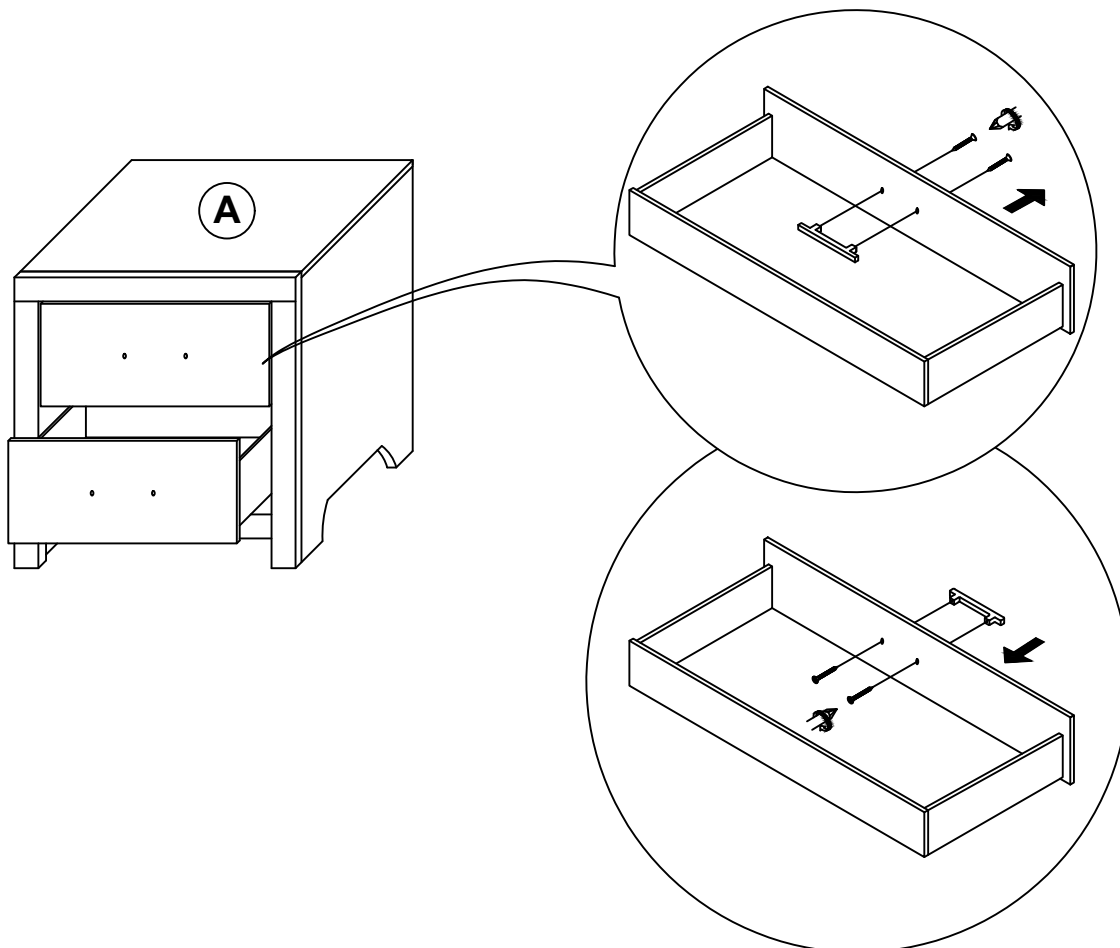

STEP 1

BEDROOM SET - FULL BED / QUEEN BED ASSEMBLY INSTRUCTION

STEP 2

STEP 3

ASSEMBLY COMPLETED

BEDROOM SET - MIRROR ASSEMBLY INSTRUCTION

HARDWARE LIST

ITEM	DESCRIPTION	DRAWING	QTY
1	JCBC SCREW (M6 x 40mm)		8 PCS
2	SPRING WASHER (M6 x 13mm)		8 PCS
3	FLAT WASHER (M6 x 19mm)		8 PCS
4	M4 ALLEN KEY (65MM)		1 PC

PARTS LIST

ITEM	DESCRIPTION	DRAWING	QTY
A	MIRROR		1 PC
B	MIRROR SUPPORT RAIL		2 PCS
C	DRESSER		1 PC

BEDROOM SET - MIRROR ASSEMBLY INSTRUCTION

STEP 1

STEP 2

BEDROOM SET - MIRROR ASSEMBLY INSTRUCTION

STEP 3

ASSEMBLY COMPLETED

BEDROOM SET - NIGHTSTAND ASSEMBLY INSTRUCTION

PARTS LIST

ITEM	DESCRIPTION	DRAWING	QTY
A	NIGHTSTAND		1 PC

STEP 1

STEP 2

ASSEMBLY COMPLETED

BEDROOM SET - TWINBED ASSEMBLY INSTRUCTION

HARDWARE LIST