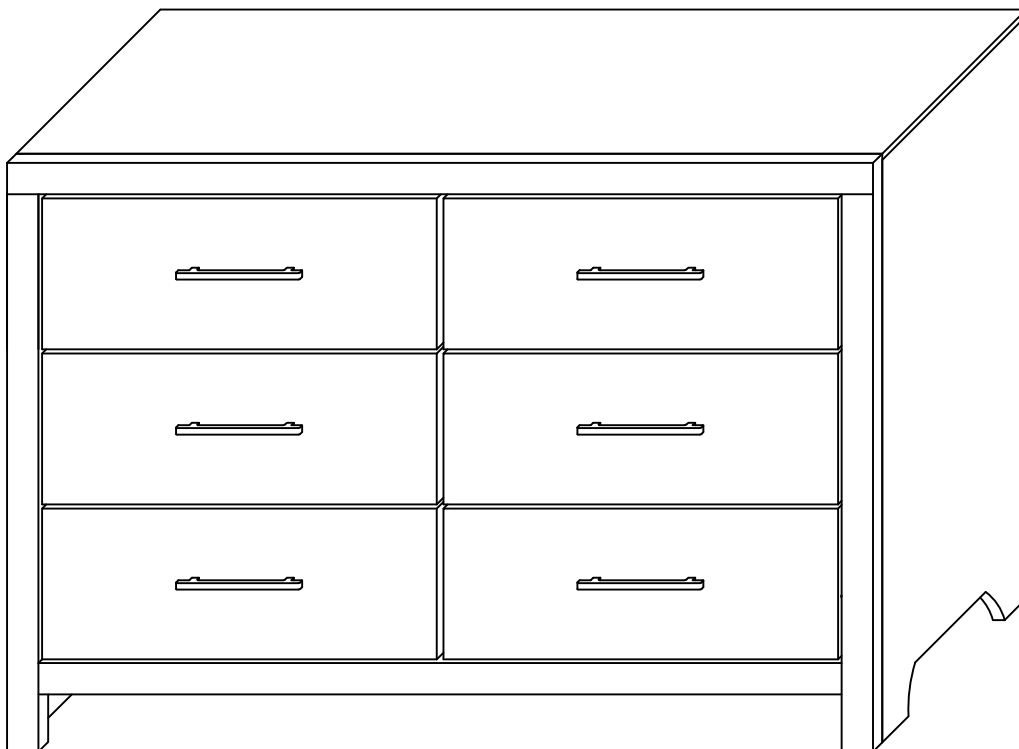

BEDROOM SET - DRESSER ASSEMBLY INSTRUCTION

STEP 2

STEP 3

ASSEMBLY COMPLETED