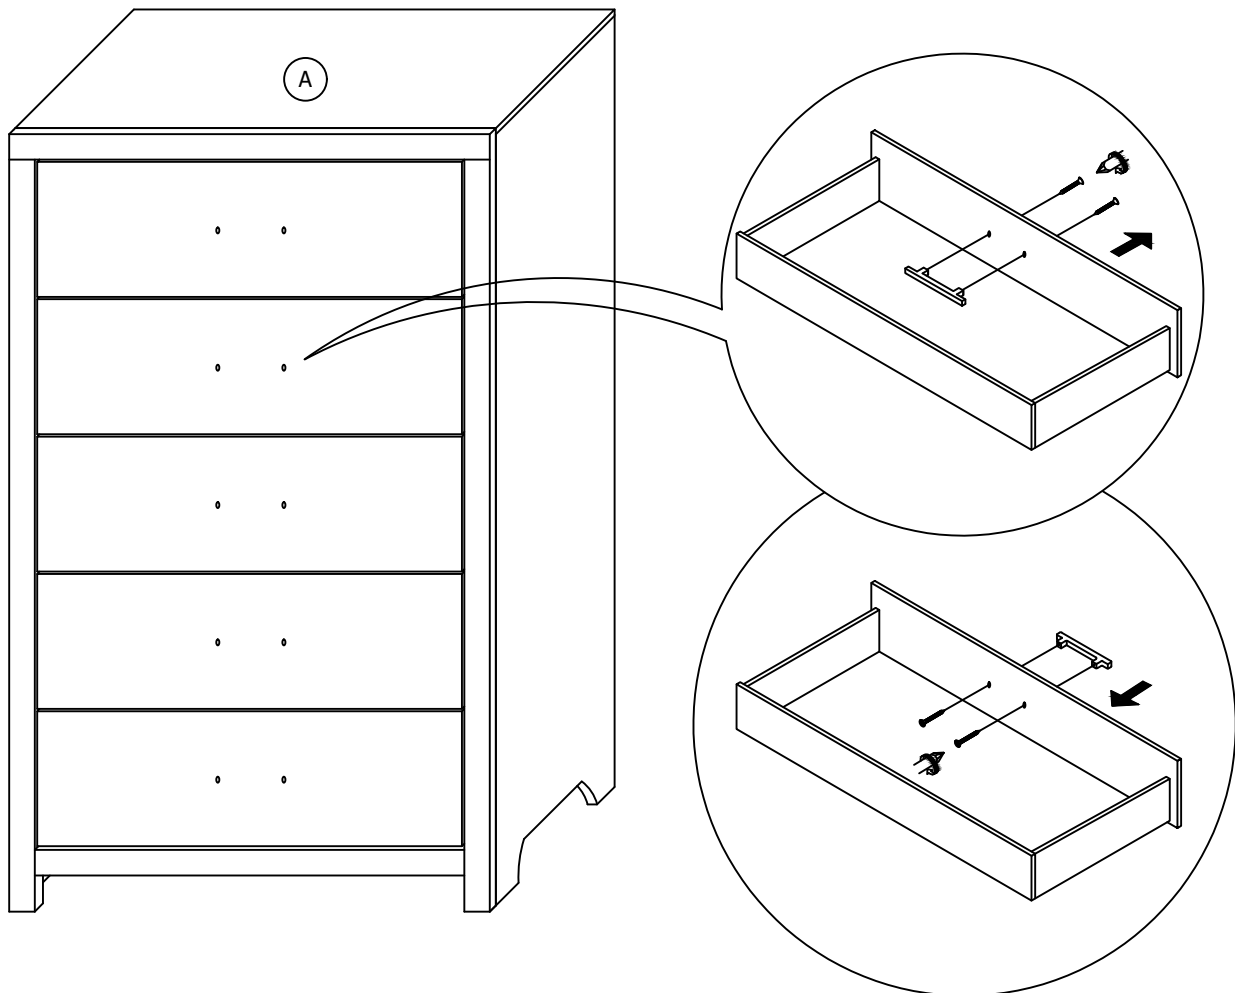

BEDROOM SET - CHEST ASSEMBLY INSTRUCTION

HARDWARE LIST

ITEM	DESCRIPTION	DRAWING	QTY
1	TIPPING RESTRAINT		1 SET

PARTS LIST

ITEM	DESCRIPTION	DRAWING	QTY
A	CHEST		1 PC

STEP 1

BEDROOM SET - CHEST ASSEMBLY INSTRUCTION

STEP 2

STEP 3

ASSEMBLY COMPLETED

BEDROOM SET - DRESSER ASSEMBLY INSTRUCTION

HARDWARE LIST

ITEM	DESCRIPTION	DRAWING	QTY
1	TIPPING RESTRAINT		1 SET

PARTS LIST

ITEM	DESCRIPTION	DRAWING	QTY
A	DRESSER		1 PC

STEP 1

BEDROOM SET - DRESSER ASSEMBLY INSTRUCTION

STEP 2

STEP 3

ASSEMBLY COMPLETED

BEDROOM SET - FULL BED / QUEEN BED ASSEMBLY INSTRUCTION

HARDWARE LIST

ITEM	DESCRIPTION	DRAWING	QTY
1	JCBC SCREW (M8 x 16mm)		8 PCS
2	JCBC SCREW (M8 x 40mm)		8 PCS
3	SPRING WASHER (M8 x 14mm)		8 PCS
4	FLAT WASHER (M8 x 22mm)		8 PCS
5	CSK SCREW (M4 x 32mm)		8 PCS
6	L-KEY (M5 x 65mm)		1 PC

PARTS LIST

ITEM	DESCRIPTION	DRAWING	QTY
A	HEADBOARD		1 PC
B	HEADBOARD LEG (L)		1 PC
C	HEADBOARD LEG (R)		1 PC

BEDROOM SET - FULL BED / QUEEN BED ASSEMBLY INSTRUCTION

PARTS LIST

ITEM	DESCRIPTION	DRAWING	QTY
D	FOOTBOARD		1 PC
E	SIDE RAIL		2 PCS
F	SLAT		4 PCS
G	SUPPORT LEG		4 PCS