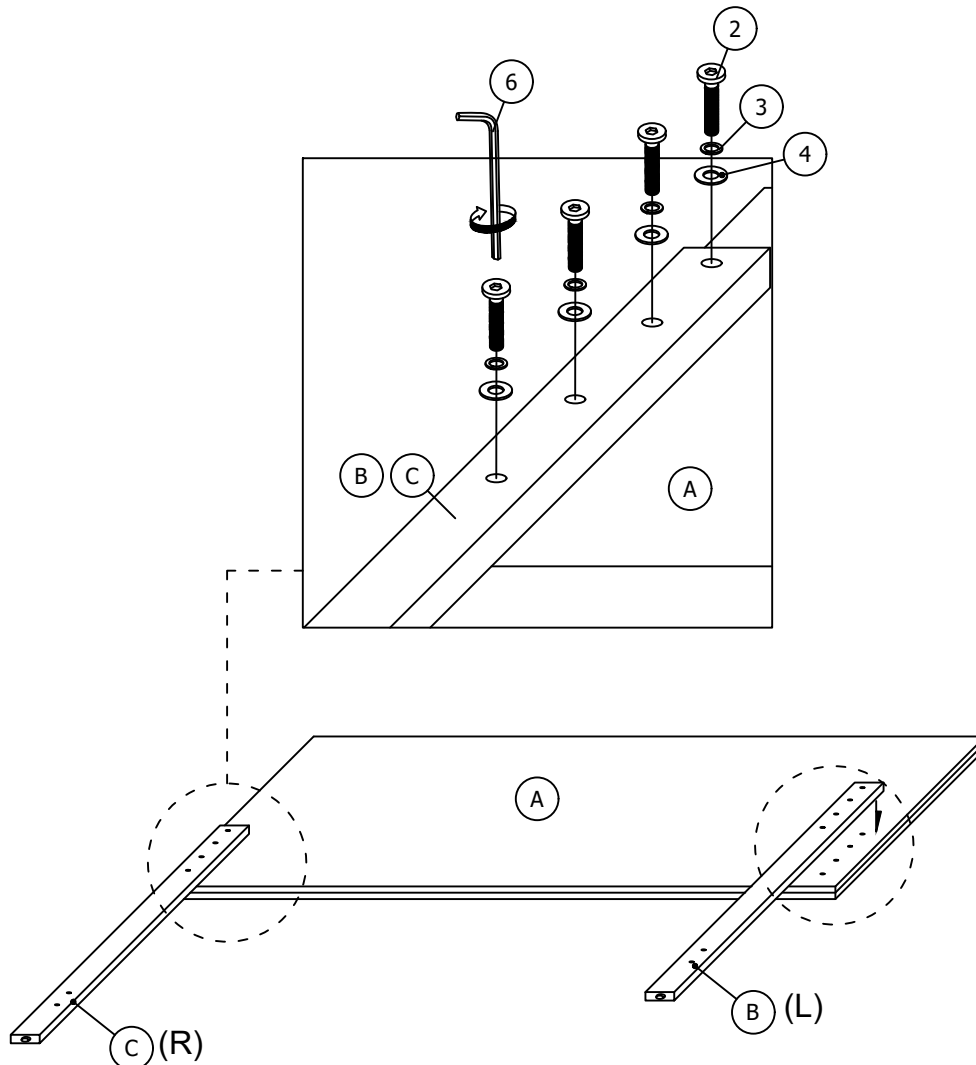

PARTS LIST

ITEM	DESCRIPTION	DRAWING	QTY
A	HEADBOARD		1 PC
B	HEADBOARD LEG (L)		1 PC
C	HEADBOARD LEG (R)		1 PC

BEDROOM SET - FULL BED / QUEEN BED ASSEMBLY INSTRUCTION

PARTS LIST

ITEM	DESCRIPTION	DRAWING	QTY
D	FOOTBOARD		1 PC
E	SIDE RAIL		2 PCS
F	SLAT		4 PCS
G	SUPPORT LEG		4 PCS

STEP 1

BEDROOM SET - FULL BED / QUEEN BED ASSEMBLY INSTRUCTION

STEP 2

STEP 3

ASSEMBLY COMPLETED

BEDROOM SET - KINGBED ASSEMBLY INSTRUCTION

HARDWARE LIST

ITEM	DESCRIPTION	DRAWING	QTY
1	JCBC SCREW (M8 x 16mm)		8 PCS
2	JCBC SCREW (M8 x 40mm)		8 PCS
3	SPRING WASHER (M8 x 14mm)		8 PCS
4	FLAT WASHER (M8 x 22mm)		8 PCS
5	CSK SCREW (M4 x 32mm)		8 PCS
6	L-KEY (M5 x 65mm)		1 PC

PARTS LIST

ITEM	DESCRIPTION	DRAWING	QTY
A	HEADBOARD		1 PC
B	HEADBOARD LEG (L)		1 PC
C	HEADBOARD LEG (R)		1 PC

BEDROOM SET - KING BED ASSEMBLY INSTRUCTION

PARTS LIST

ITEM	DESCRIPTION	DRAWING	QTY
D	FOOTBOARD		1 PC
E	SIDE RAIL		2 PCS
F	SLAT		4 PCS
G	SUPPORT LEG		8 PCS

STEP 1

BEDROOM SET - KING BED ASSEMBLY INSTRUCTION

STEP 2

STEP 3

ASSEMBLY COMPLETED

BEDROOM SET - FULL BED / QUEEN BED ASSEMBLY INSTRUCTION

HARDWARE LIST

ITEM	DESCRIPTION	DRAWING	QTY
1	JCBC SCREW (M8 x 16mm)		8 PCS
2	JCBC SCREW (M8 x 40mm)		8 PCS
3	SPRING WASHER (M8 x 14mm)		8 PCS
4	FLAT WASHER (M8 x 22mm)		8 PCS
5	CSK SCREW (M4 x 32mm)		8 PCS
6	L-KEY (M5 x 65mm)		1 PC