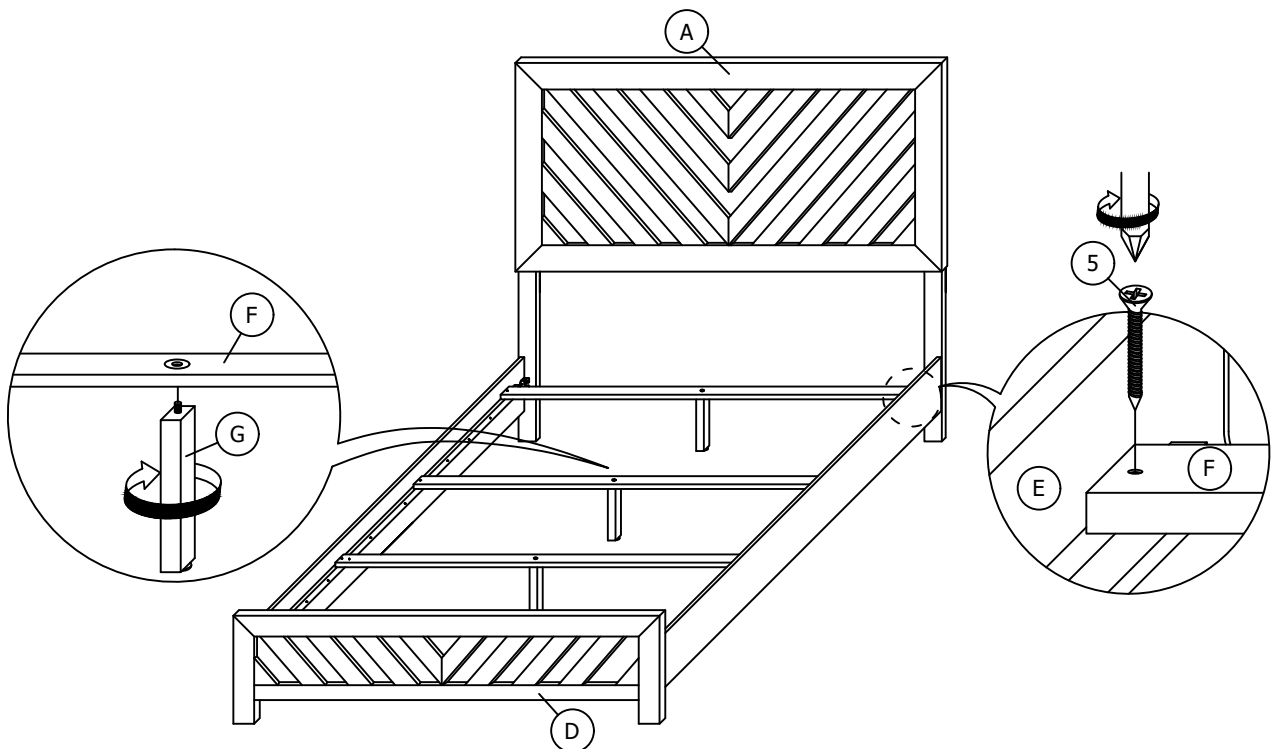

PARTS LIST

ITEM	DESCRIPTION	DRAWING	QTY
A	HEADBOARD		1 PC
B	HEADBOARD LEG (L)		1 PC
C	HEADBOARD LEG (R)		1 PC

BEDROOM SET - FULL BED / QUEEN BED ASSEMBLY INSTRUCTION

PARTS LIST

ITEM	DESCRIPTION	DRAWING	QTY
D	FOOTBOARD		1 PC
E	SIDE RAIL		2 PCS
F	SLAT		4 PCS
G	SUPPORT LEG		4 PCS

STEP 1

BEDROOM SET - FULL BED / QUEEN BED ASSEMBLY INSTRUCTION

STEP 2

STEP 3

ASSEMBLY COMPLETED

BEDROOM SET - MIRROR ASSEMBLY INSTRUCTION

HARDWARE LIST

ITEM	DESCRIPTION	DRAWING	QTY
1	JCBC SCREW (M6 x 40mm)		8 PCS
2	SPRING WASHER (M6 x 13mm)		8 PCS
3	FLAT WASHER (M6 x 19mm)		8 PCS
4	M4 ALLEN KEY (65MM)		1 PC

PARTS LIST

ITEM	DESCRIPTION	DRAWING	QTY
A	MIRROR		1 PC
B	MIRROR SUPPORT RAIL		2 PCS
C	DRESSER		1 PC

BEDROOM SET - MIRROR ASSEMBLY INSTRUCTION

STEP 1

STEP 2

BEDROOM SET - MIRROR ASSEMBLY INSTRUCTION

STEP 3

ASSEMBLY COMPLETED