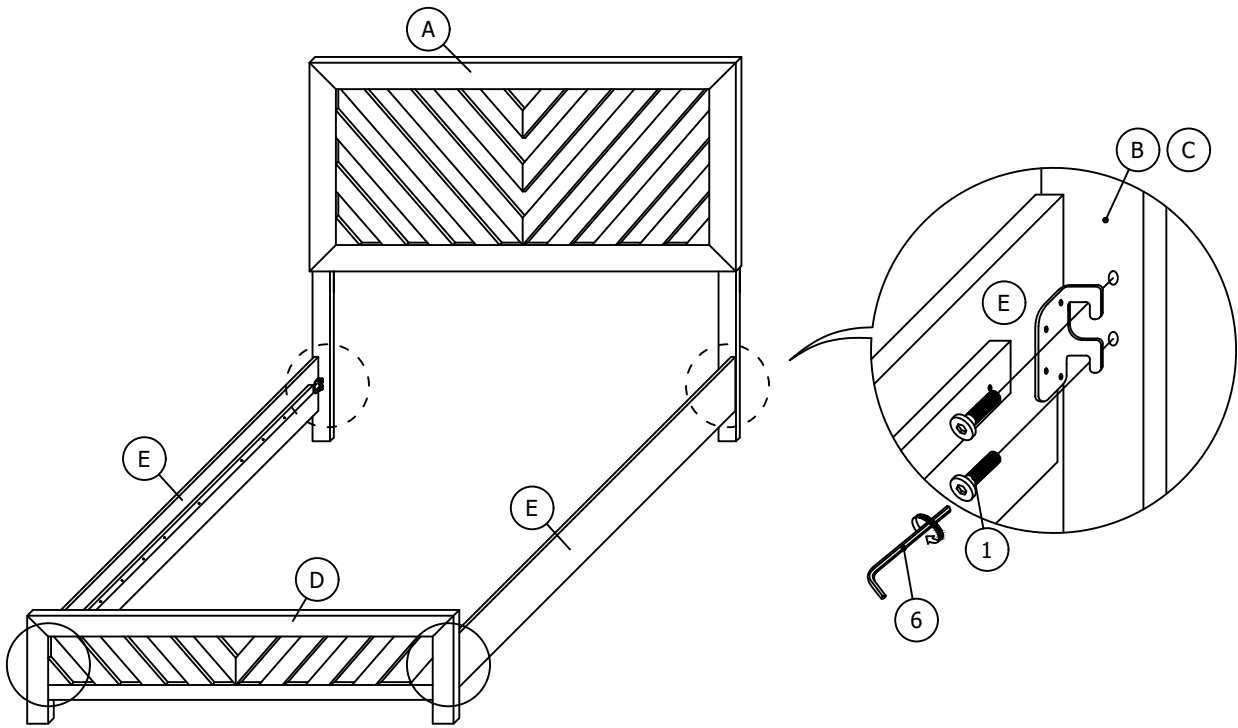

BEDROOM SET - TWINBED ASSEMBLY INSTRUCTION

STEP 2

STEP 3