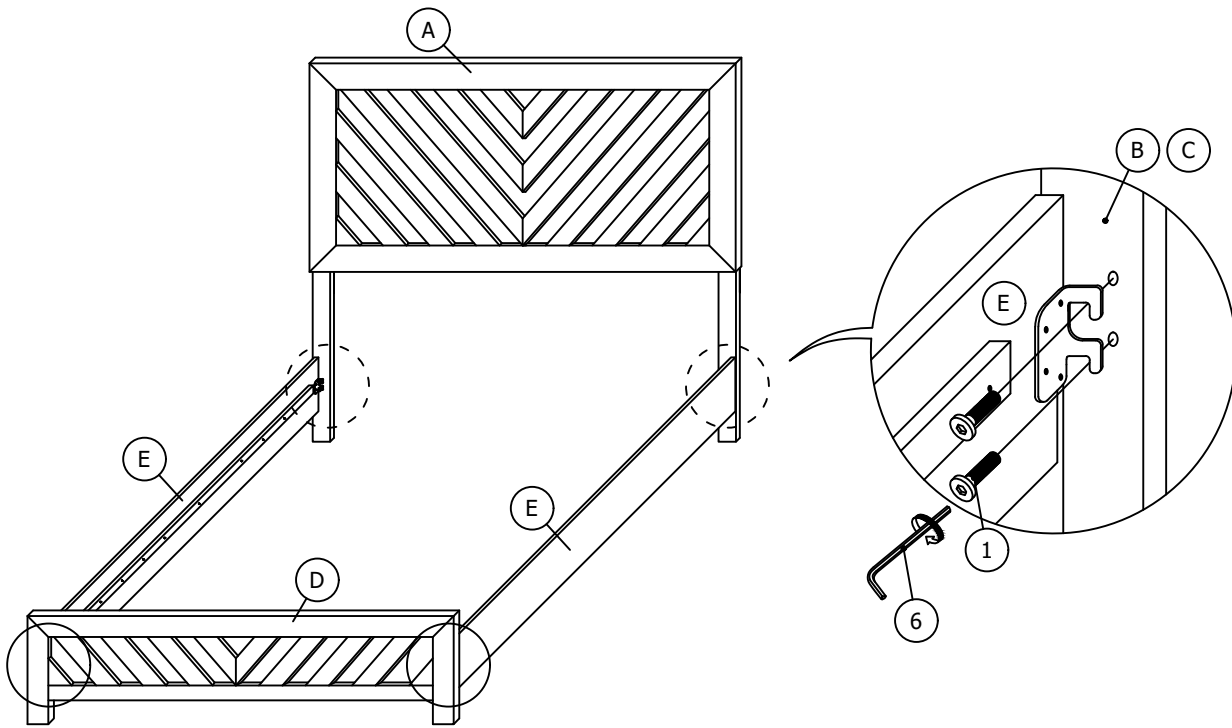

STEP 1

BEDROOM SET - DRESSER ASSEMBLY INSTRUCTION

STEP 2

STEP 3

ASSEMBLY COMPLETED

BEDROOM SET - FULL BED / QUEEN BED ASSEMBLY INSTRUCTION

HARDWARE LIST

ITEM	DESCRIPTION	DRAWING	QTY
1	JCBC SCREW (M8 x 16mm)		8 PCS
2	JCBC SCREW (M8 x 40mm)		8 PCS
3	SPRING WASHER (M8 x 14mm)		8 PCS
4	FLAT WASHER (M8 x 22mm)		8 PCS
5	CSK SCREW (M4 x 32mm)		8 PCS
6	L-KEY (M5 x 65mm)		1 PC

PARTS LIST

ITEM	DESCRIPTION	DRAWING	QTY
A	HEADBOARD		1 PC
B	HEADBOARD LEG (L)		1 PC
C	HEADBOARD LEG (R)		1 PC

BEDROOM SET - FULL BED / QUEEN BED ASSEMBLY INSTRUCTION

PARTS LIST

ITEM	DESCRIPTION	DRAWING	QTY
D	FOOTBOARD		1 PC
E	SIDE RAIL		2 PCS
F	SLAT		4 PCS
G	SUPPORT LEG		4 PCS

STEP 1

BEDROOM SET - FULL BED / QUEEN BED ASSEMBLY INSTRUCTION

STEP 2

STEP 3

ASSEMBLY COMPLETED

BEDROOM SET - KINGBED ASSEMBLY INSTRUCTION

HARDWARE LIST

ITEM	DESCRIPTION	DRAWING	QTY
1	JCBC SCREW (M8 x 16mm)		8 PCS
2	JCBC SCREW (M8 x 40mm)		8 PCS
3	SPRING WASHER (M8 x 14mm)		8 PCS
4	FLAT WASHER (M8 x 22mm)		8 PCS
5	CSK SCREW (M4 x 32mm)		8 PCS
6	L-KEY (M5 x 65mm)		1 PC