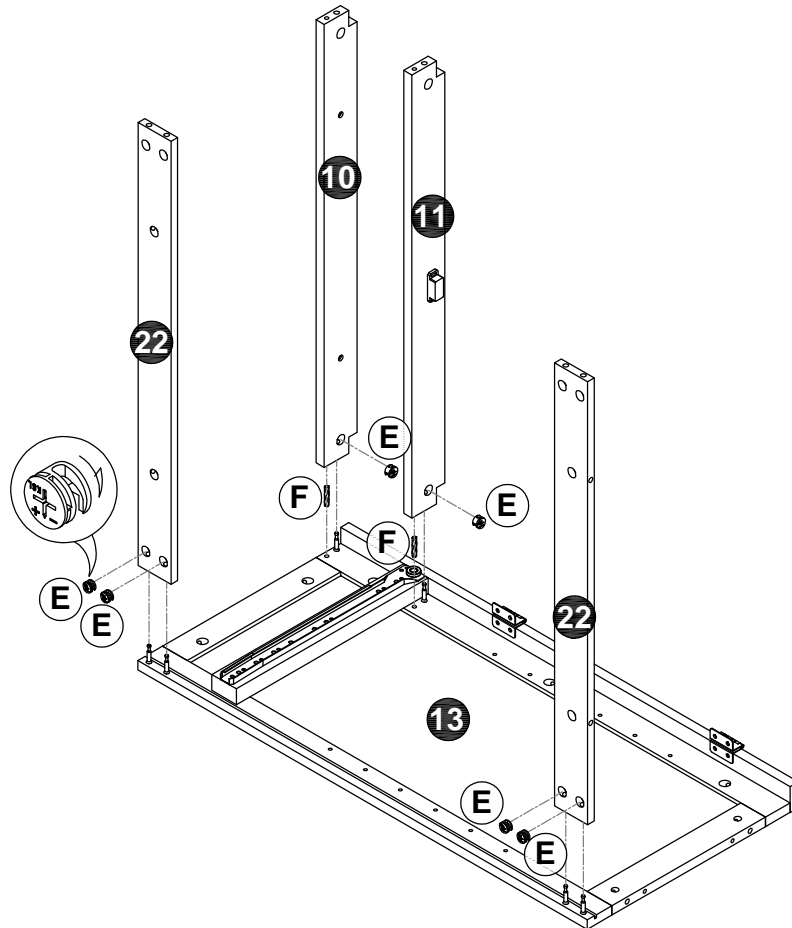

11		x1
T		x2
V		x1

6