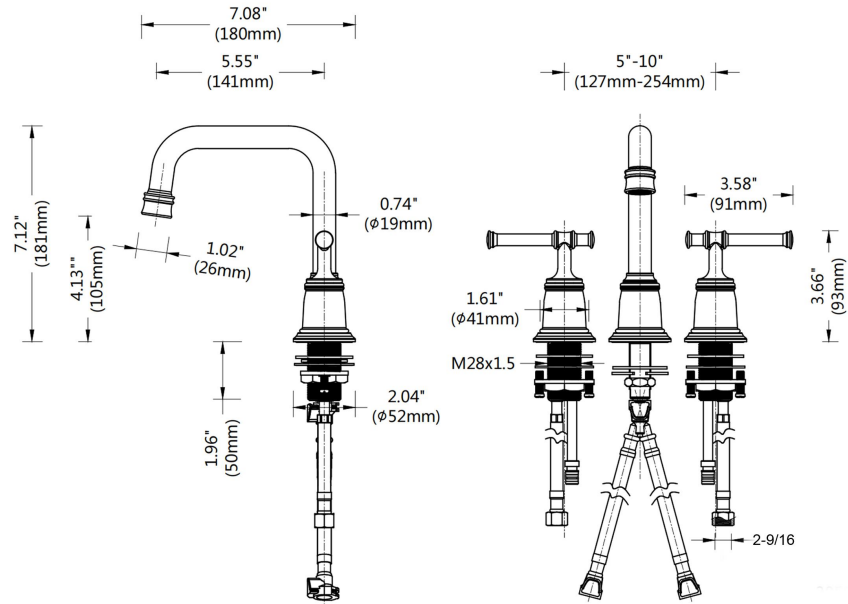

Dimension/Specification

Sku No. 83008