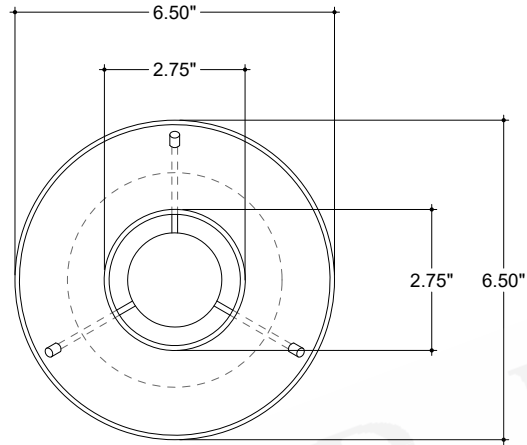

ITEM: 6000-1059

Overall Dimensions

Height: 17.25"

Diameter: 6.5"

TOP VIEW

FRONT VIEW