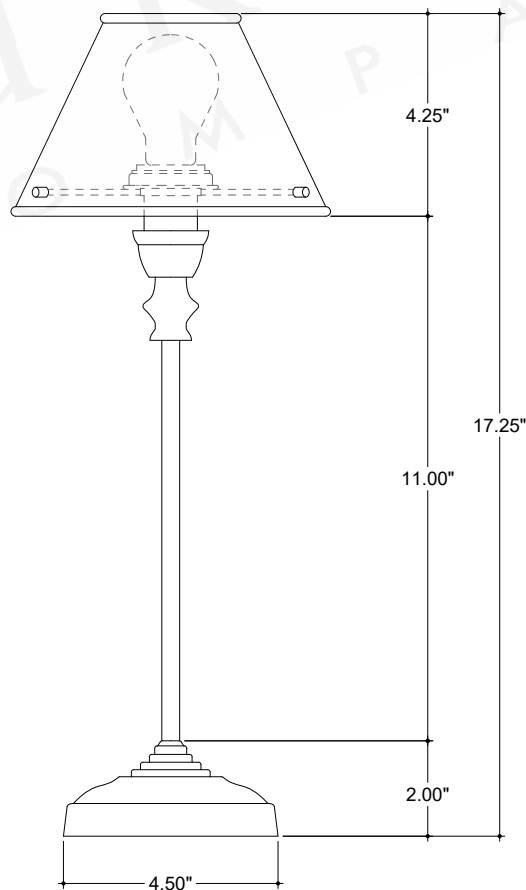

ITEM: 6000-1059

Overall Dimensions

Height: 17.25"

Diameter: 6.5"

TOP VIEW

FRONT VIEW