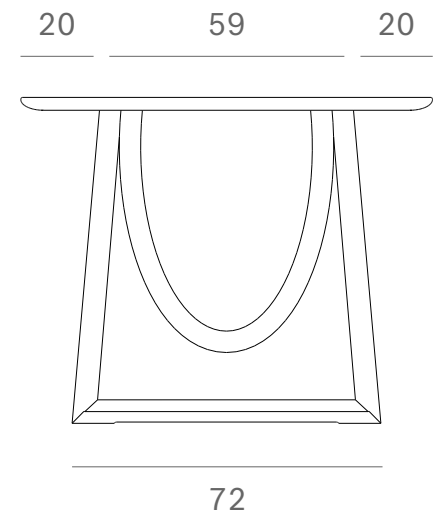

*Ethnicraft*

55014 - Oak Geometric dining table - Dimensions (cm)

*Ethnicraft*

55014 - Oak Geometric dining table - Dimensions (inches)