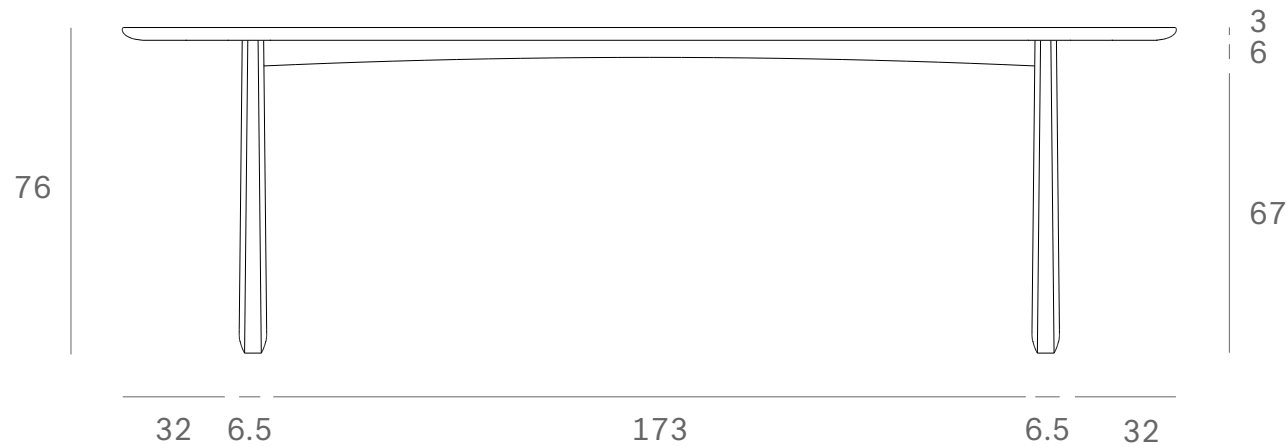

*Ethnicraft*

55014 - Oak Geometric dining table - Dimensions (cm)

*Ethnicraft*

55014 - Oak Geometric dining table - Dimensions (inches)