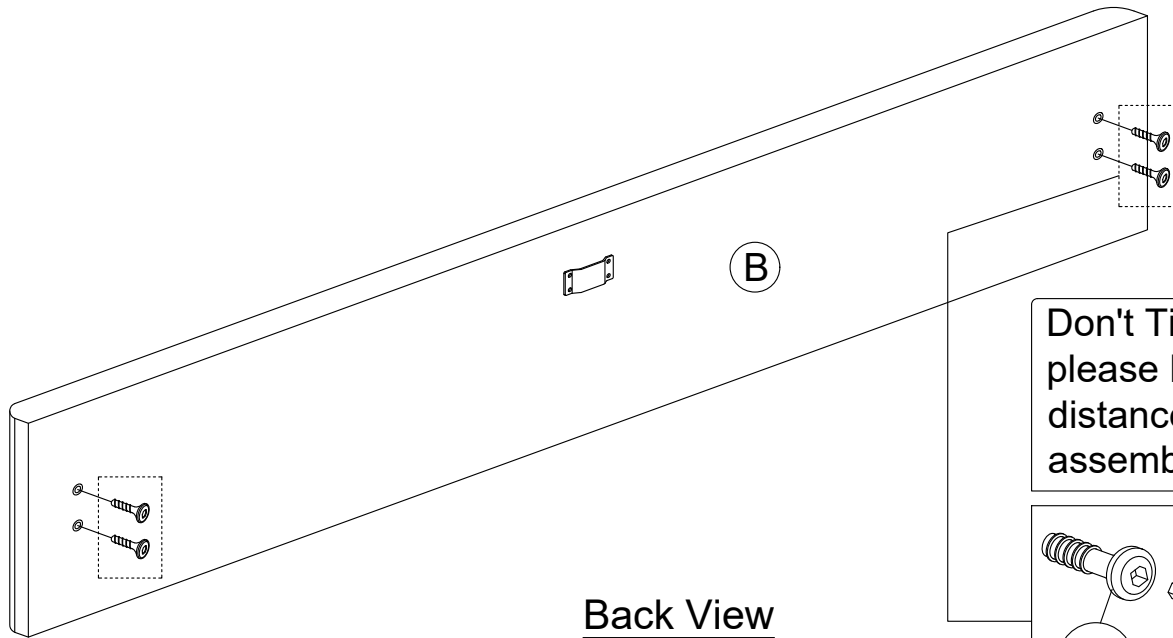

ASSEMBLY INSTRUCTION

Bed 79 (Queen)

ASSEMBLY INSTRUCTION

Bed 79 (Queen)

ASSEMBLY INSTRUCTION

Bed 79 (Queen)

PART LIST

<p>A</p>  <p>BedHead 1 PC</p>	<p>B</p>  <p>BedEnd 1 PC</p>	<p>C</p>  <p>Bed Side L 1 PC</p>	<p>D</p>  <p>Bed Side R 1 PC</p>
<p>E</p>  <p>Bed Slats Center 1 PC</p>	<p>F</p>  <p>Bed Slats Wooden Leg 3 PCS</p>	<p>G</p>  <p>Bed Slats Rear 1 SET (7 PCS)</p>	<p>H</p>  <p>Bed Slats Front 1 SET (6 PCS)</p>

HARDWARE LIST

<p>1</p>  <p>M6x30MM JCBC Screw 6 PCS</p>	<p>2</p>  <p>M8x20MM JCBB Screw 8 PCS</p>	<p>3</p>  <p>M3.5x16MM Screw 2 PCS</p>	<p>4</p>  <p>M4x30MM Screw 13 PCS</p>
<p>5</p>  <p>M4 Allen Key 1 PC</p>	<p>6</p>  <p>M5 Allen Key 1 PC</p>		

ASSEMBLY INSTRUCTION

Step 1

Required/Requis/Requerido

x1  6

x4  2

Don't Tighten until end,
please left 2-5mm
distance for next step
assembly part

Step 2

Required/Requis/Requerido

x1  6

x4  2

Don't Tighten until end,
please left 2-5mm
distance for next step
assembly part

ASSEMBLY INSTRUCTION

Step 3

Required/Requis/Requerido

x1

HANG