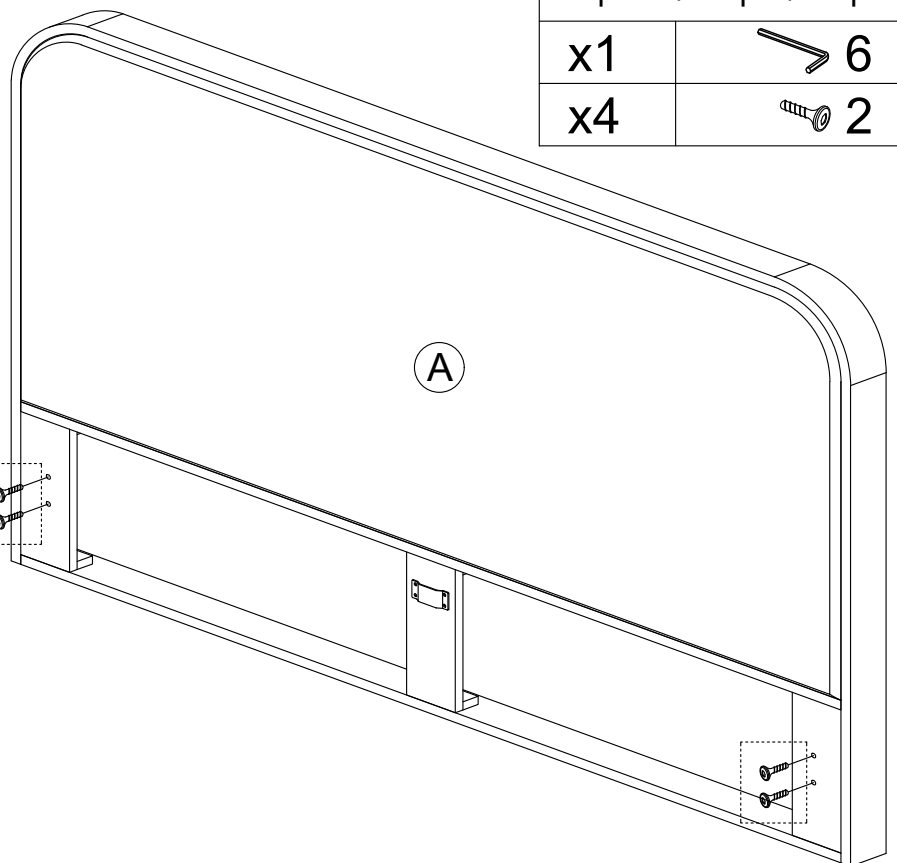

ASSEMBLY INSTRUCTION

Bed 79 (Queen)

ASSEMBLY INSTRUCTION

Bed 79 (Queen)

ASSEMBLY INSTRUCTION

Bed 79 (Queen)

PART LIST

<p>A</p>  <p>BedHead 1 PC</p>	<p>B</p>  <p>BedEnd 1 PC</p>	<p>C</p>  <p>Bed Side L 1 PC</p>	<p>D</p>  <p>Bed Side R 1 PC</p>
<p>E</p>  <p>Bed Slats Center 1 PC</p>	<p>F</p>  <p>Bed Slats Wooden Leg 3 PCS</p>	<p>G</p>  <p>Bed Slats Rear 1 SET (7 PCS)</p>	<p>H</p>  <p>Bed Slats Front 1 SET (6 PCS)</p>

ASSEMBLY INSTRUCTION

Step 1

Required/Requis/Requerido

x1  6

x4  2

Don't Tighten until end,
please left 2-5mm
distance for next step
assembly part

Step 2

Required/Requis/Requerido

x1  6

x4  2

Don't Tighten until end,
please left 2-5mm
distance for next step
assembly part

ASSEMBLY INSTRUCTION

Step 3

Required/Requis/Requerido

x1

HANG