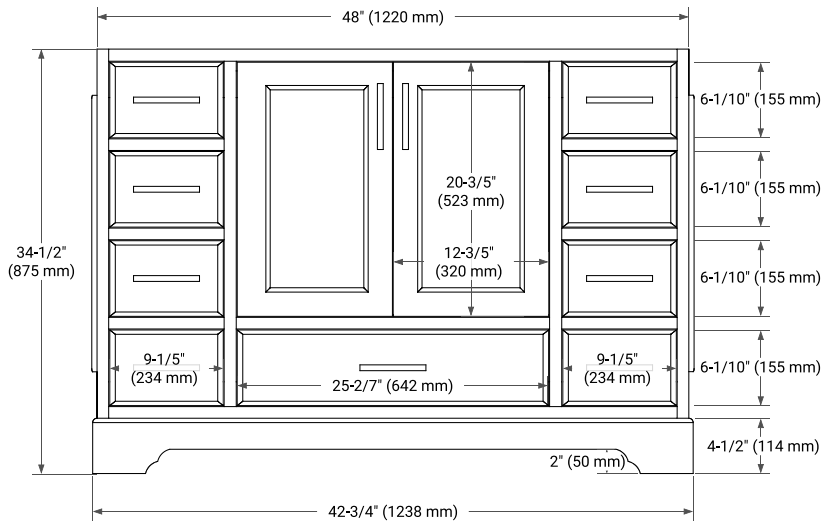

48" SINGLE SINK BASE CABINET

BASE CABINET DIMENSIONS

48" W x 21.5" D x 34.5" H

FEATURES

- Solid wood frame & plywood panels
- Dovetail drawers and joints
- Soft closing doors & drawers

HARDWARE FINISHES*

Brushed Nickel   Satin Brass   Matte Black   Polished Chrome

*Hardware comes preinstalled with the illustrated option. Other finishes are available on our online store if you prefer a different one.

AVAILABLE COLORS

White   Grey   Midnight Blue

FRONT VIEW

SIDE VIEW

PLAN VIEW