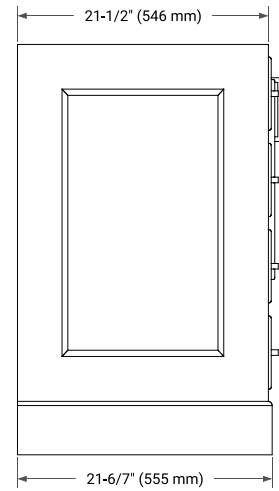

48" SINGLE SINK BASE CABINET

BASE CABINET DIMENSIONS

48" W x 21.5" D x 34.5" H

FEATURES

- Solid wood frame & plywood panels
- Dovetail drawers and joints
- Soft closing doors & drawers

HARDWARE FINISHES*

Brushed Nickel   Satin Brass   Matte Black   Polished Chrome

*Hardware comes preinstalled with the illustrated option. Other finishes are available on our online store if you prefer a different one.

AVAILABLE COLORS

White   Grey   Midnight Blue

FRONT VIEW

SIDE VIEW

PLAN VIEW