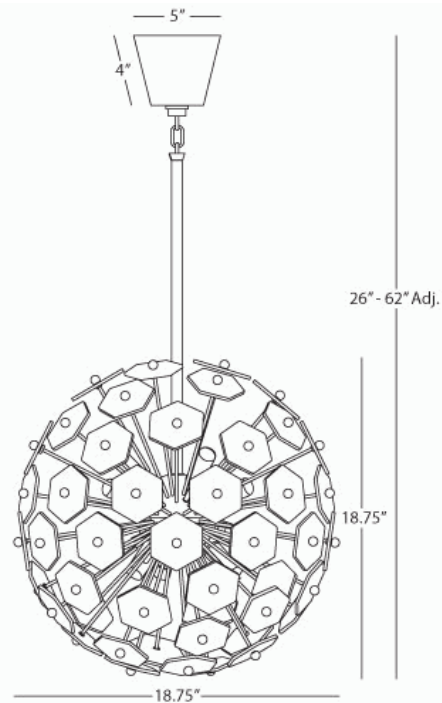

JONATHAN ADLER

VIENNA

S888

Small Globe Pendant

12-60W Max.

Bulb Type: G, Candelabra Base

Direct Wire

Polished Nickel Finish

Individually Hand Blown White Pulegoso Glass

Susp. Hardware: 3 pcs. 5/8" X 12" & 1 pc. 5/8" x

6" Extension Rods

FINISH OPTION:

888 - Modern Brass

**** Available for Quick SHIP ****