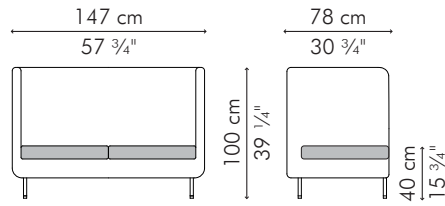

### OUTDOOR

32.5 kg / 71.5 lbs

32.5 kg / 71.5 lbs

46.5 kg / 102.5 lbs

46.5 kg / 102.5 lbs

1.29 m³

1.29 m³

SEAT & BACKREST  
PILLOWS

4.45 m / 4.85 yds  
2 pcs 49 x 33 cm / 19" x 13"  
1.20 m / 1.30 yds  
2 pcs 43 x 43 cm / 17" x 17"  
1.00 m / 1.10 yds

**INDOOR** polypropylene fabric, urethane foam, steel, stainless steel