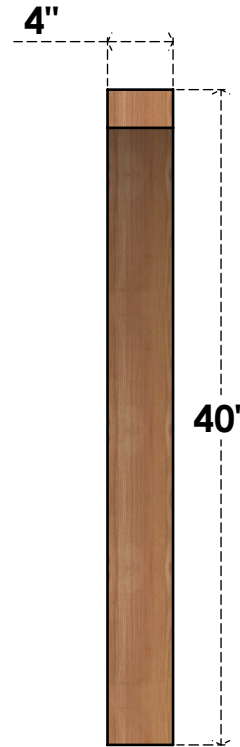

BRC04X28X40THR00RWR

4"W X 28"D X 40"H THORTON ROUGH SAWN BRACE, WESTERN RED CEDAR

SIDE

FRONT

EKENA MILLWORK
 2300 WEST MAIN ST.
 CLARKSVILLE, TX 75426
 TOLL FREE: 866-607-0453
 WWW.EKENAMILLWORK.COM

NOTES

1. INSTALLATION TO BE COMPLETED IN ACCORDANCE WITH MANUFACTURER'S SPECIFICATIONS.
2. DRAWING MAY NOT BE TO SCALE
3. THIS DRAWING IS INTENDED FOR DESIGN AND PLANNING PURPOSES ONLY.
4. ALL INFORMATION CONTAINED HEREIN WAS CURRENT AT THE TIME OF DEVELOPMENT BUT MUST BE REVIEWED AND APPROVED BY THE PRODUCT MANUFACTURER TO BE CONSIDERED ACCURATE.
5. PRODUCTS ARE NOT KILN DRIED. THIS ITEM IS UNIQUE AND WILL CONTAIN THE NATURAL VARIATIONS THAT THE WOOD SPECIES OFFERS. THIS MAY RESULT IN VARIATIONS UP TO 1/4"