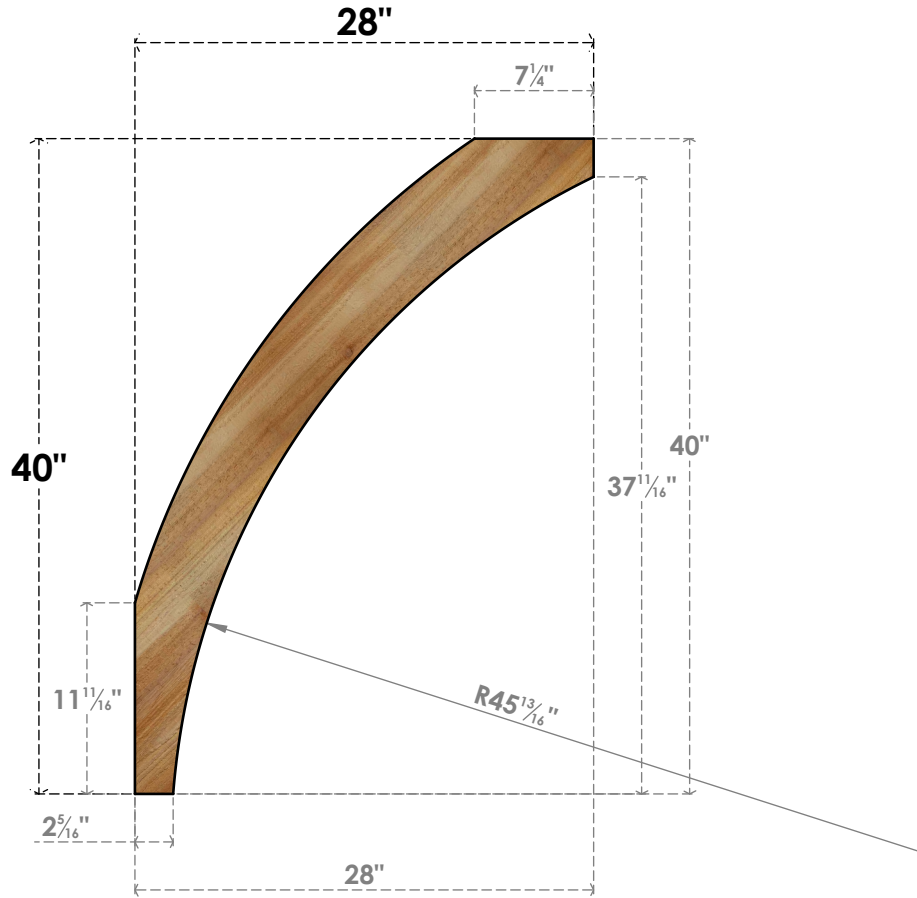

BRC04X28X40THR00RWR

4"W X 28"D X 40"H THORTON ROUGH SAWN BRACE, WESTERN RED CEDAR

SIDE

FRONT

EKENA MILLWORK
 2300 WEST MAIN ST.
 CLARKSVILLE, TX 75426
 TOLL FREE: 866-607-0453
 WWW.EKENAMILLWORK.COM

NOTES

1. INSTALLATION TO BE COMPLETED IN ACCORDANCE WITH MANUFACTURER'S SPECIFICATIONS.
2. DRAWING MAY NOT BE TO SCALE
3. THIS DRAWING IS INTENDED FOR DESIGN AND PLANNING PURPOSES ONLY.
4. ALL INFORMATION CONTAINED HEREIN WAS CURRENT AT THE TIME OF DEVELOPMENT BUT MUST BE REVIEWED AND APPROVED BY THE PRODUCT MANUFACTURER TO BE CONSIDERED ACCURATE.
5. PRODUCTS ARE NOT KILN DRIED. THIS ITEM IS UNIQUE AND WILL CONTAIN THE NATURAL VARIATIONS THAT THE WOOD SPECIES OFFERS. THIS MAY RESULT IN VARIATIONS UP TO 1/4"