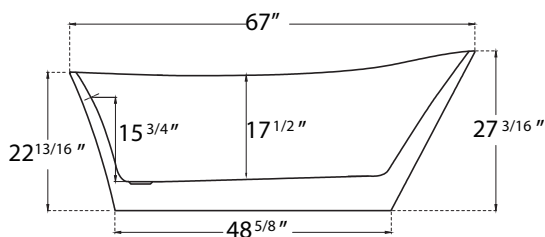

DIMENSION DETAILS

Freestanding Bathtub

MODEL No. GS329R

PRODUCT
INSTRUCTION
VIDEO

GS329R-51"

ADJUSTABLE FOOT: 4 PCS

(Side View)

(Top View)

GS329R-59"

ADJUSTABLE FOOT: 4 PCS

(Side View)

(Top View)

GS329R-67"

ADJUSTABLE FOOT: 6 PCS

(Side View)

(Top View)