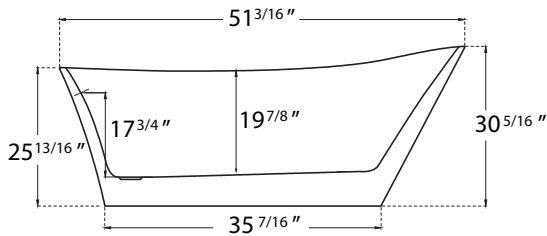

DIMENSION DETAILS

Freestanding Bathtub

MODEL No. GS329R

PRODUCT
INSTRUCTION
VIDEO

GS329R-51"

ADJUSTABLE FOOT: 4 PCS

(Side View)

(Top View)

GS329R-59"

ADJUSTABLE FOOT: 4 PCS

(Side View)

(Top View)

GS329R-67"

ADJUSTABLE FOOT: 6 PCS

(Side View)

(Top View)