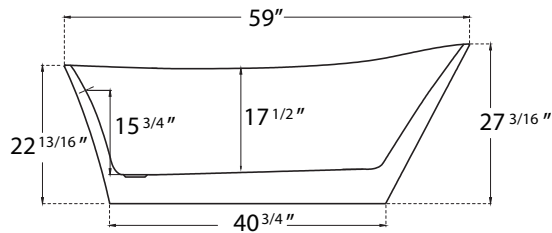

DIMENSION DETAILS

Freestanding Bathtub

MODEL No. GS329R

PRODUCT
INSTRUCTION
VIDEO

GS329R-51"

ADJUSTABLE FOOT: 4 PCS

(Side View)

(Top View)

GS329R-59"

ADJUSTABLE FOOT: 4 PCS

(Side View)

(Top View)

GS329R-67"

ADJUSTABLE FOOT: 6 PCS

(Side View)

(Top View)