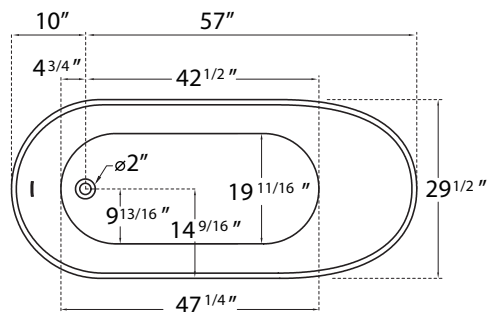

DIMENSION DETAILS

Freestanding Bathtub

MODEL No. GS329R

PRODUCT
INSTRUCTION
VIDEO

GS329R-51"

ADJUSTABLE FOOT: 4 PCS

(Side View)

(Top View)

GS329R-59"

ADJUSTABLE FOOT: 4 PCS

(Side View)

(Top View)

GS329R-67"

ADJUSTABLE FOOT: 6 PCS

(Side View)

(Top View)