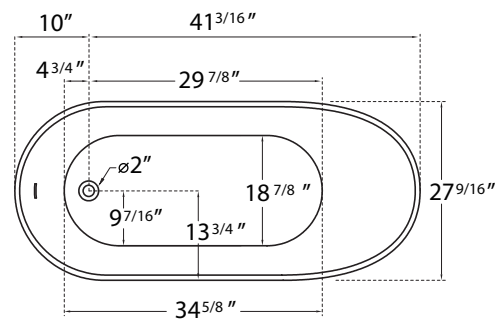

DIMENSION DETAILS

Freestanding Bathtub

MODEL No. GS329R

PRODUCT
INSTRUCTION
VIDEO

GS329R-51"

ADJUSTABLE FOOT: 4 PCS

(Side View)

(Top View)

GS329R-59"

ADJUSTABLE FOOT: 4 PCS

(Side View)

(Top View)

GS329R-67"

ADJUSTABLE FOOT: 6 PCS

(Side View)

(Top View)