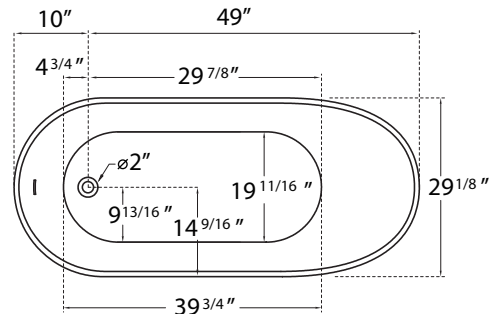

DIMENSION DETAILS

Freestanding Bathtub

MODEL No. GS329R

PRODUCT
INSTRUCTION
VIDEO

GS329R-51"

ADJUSTABLE FOOT: 4 PCS

(Side View)

(Top View)

GS329R-59"

ADJUSTABLE FOOT: 4 PCS

(Side View)

(Top View)

GS329R-67"

ADJUSTABLE FOOT: 6 PCS

(Side View)

(Top View)