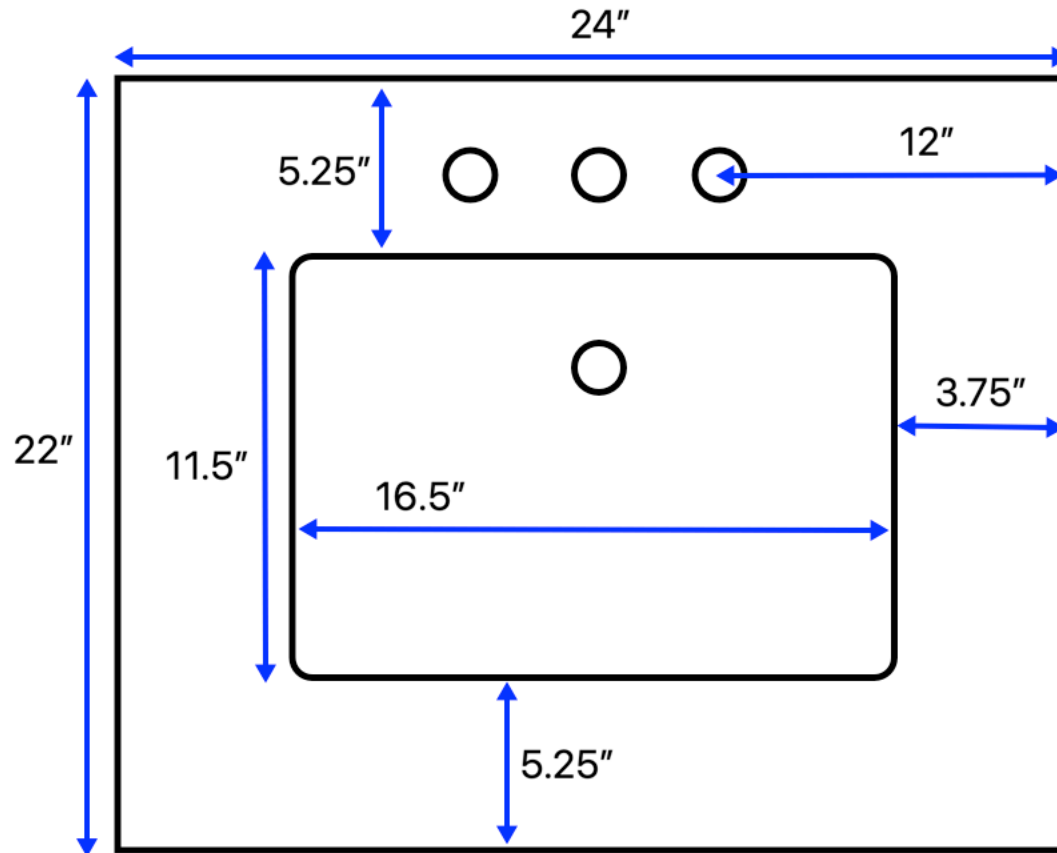

24-inch Vanity (Top View)

All measurements are approximate and rounded to the nearest quarter inch.
Please allow for a slight margin of error.