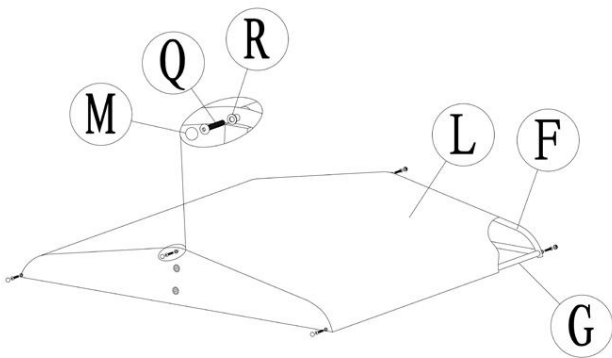

Assembly Instructions

3 Piece Outdoor Mesh Cloth Canopy Bar Set – Table & Two Chairs

WARNING

Manufacturer and seller expressly disclaim any and all liability for personal injury, property damage or loss, whether direct, indirect, or incidental, resulting from the incorrect attachment, improper use, inadequate maintenance, or neglect of this product.

Assembly Instructions

A/2PCS 	B/2PCS 	C/2PCS 		
D/6PCS 	E/8PCS 	F/24PCS 	G/32PCS 	AA/2PCS 

Parts List

ASSEMBLY INSTRUCTION

<p>A/1PC</p> 	<p>B/2PCS</p> 	<p>C/1PC</p> 	<p>D/1PC(U)</p> 			
<p>E/1PC(D)</p> 	<p>F/2PCS</p> 	<p>G/3PCS</p> 	<p>H/2PCS</p> 			
<p>I/1PC</p> 	<p>J/2PCS</p> 	<p>K/1PC</p> 	<p>L/1PC</p> 			
<p>M/34PCS</p> 	<p>N/12PCS</p>  <p>M6X15</p>	<p>O/8PCS</p>  <p>M6X10</p>	<p>P/4PCS</p>  <p>M6X35</p>	<p>Q/10PCS</p>  <p>M6X40</p>	<p>R/34PCS</p> 	<p>AA/1PC</p> 

ASSEMBLY INSTRUCTION

STEP1

STEP2

STEP3

STEP4

STEP5

STEP6