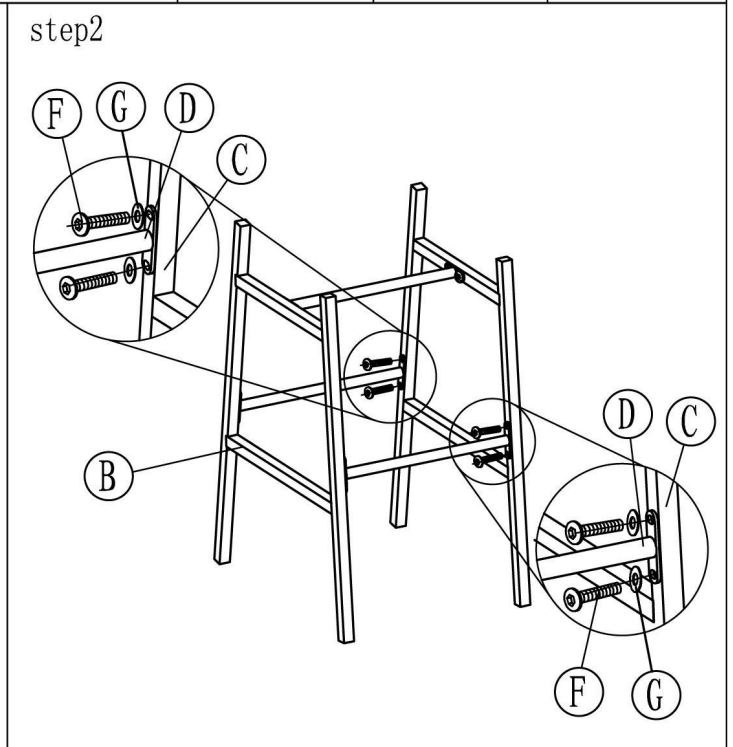

Assembly Instructions

3 Piece Outdoor Mesh Cloth Canopy Bar Set – Table & Two Chairs

WARNING

Manufacturer and seller expressly disclaim any and all liability for personal injury, property damage or loss, whether direct, indirect, or incidental, resulting from the incorrect attachment, improper use, inadequate maintenance, or neglect of this product.

Assembly Instructions

A/2PCS 	B/2PCS 	C/2PCS 		
D/6PCS 	E/8PCS 	F/24PCS 	G/32PCS 	AA/2PCS 

Parts List

ASSEMBLY INSTRUCTION

<p>A/1PC</p> 	<p>B/2PCS</p> 	<p>C/1PC</p> 	<p>D/1PC(U)</p> 			
<p>E/1PC(D)</p> 	<p>F/2PCS</p> 	<p>G/3PCS</p> 	<p>H/2PCS</p> 			
<p>I/1PC</p> 	<p>J/2PCS</p> 	<p>K/1PC</p> 	<p>L/1PC</p> 			
<p>M/34PCS</p> 	<p>N/12PCS</p>  <p>M6X15</p>	<p>O/8PCS</p>  <p>M6X10</p>	<p>P/4PCS</p>  <p>M6X35</p>	<p>Q/10PCS</p>  <p>M6X40</p>	<p>R/34PCS</p> 	<p>AA/1PC</p> 

ASSEMBLY INSTRUCTION

STEP1

STEP2

STEP3

STEP4

STEP5

STEP6