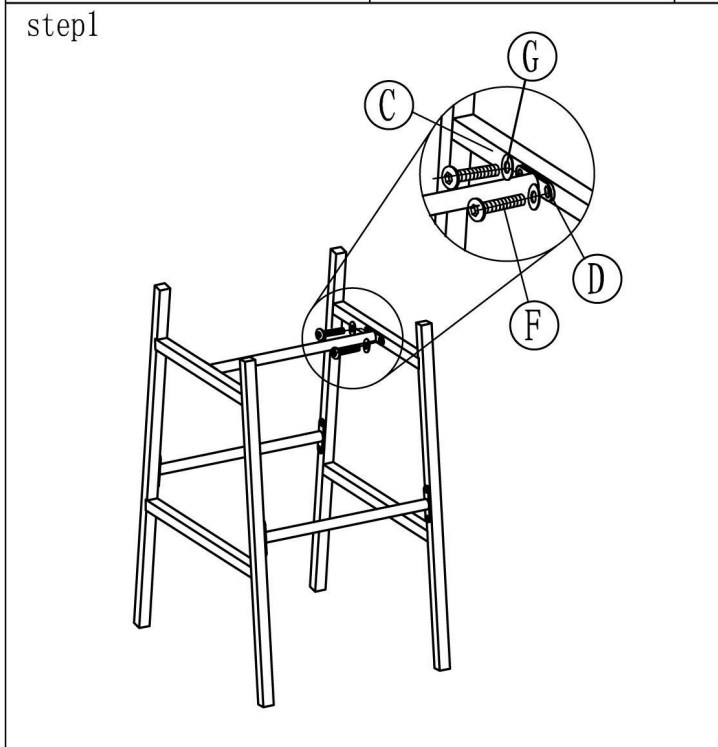

Assembly Instructions

3 Piece Outdoor Mesh Cloth Canopy Bar Set – Table & Two Chairs

WARNING

Manufacturer and seller expressly disclaim any and all liability for personal injury, property damage or loss, whether direct, indirect, or incidental, resulting from the incorrect attachment, improper use, inadequate maintenance, or neglect of this product.

Assembly Instructions

A/2PCS 	B/2PCS 	C/2PCS 		
D/6PCS 	E/8PCS 	F/24PCS 	G/32PCS 	AA/2PCS 

Parts List

ASSEMBLY INSTRUCTION

<p>A/1PC</p> 	<p>B/2PCS</p> 	<p>C/1PC</p> 	<p>D/1PC(U)</p> 			
<p>E/1PC(D)</p> 	<p>F/2PCS</p> 	<p>G/3PCS</p> 	<p>H/2PCS</p> 			
<p>I/1PC</p> 	<p>J/2PCS</p> 	<p>K/1PC</p> 	<p>L/1PC</p> 			
<p>M/34PCS</p> 	<p>N/12PCS</p>  <p>M6X15</p>	<p>O/8PCS</p>  <p>M6X10</p>	<p>P/4PCS</p>  <p>M6X35</p>	<p>Q/10PCS</p>  <p>M6X40</p>	<p>R/34PCS</p> 	<p>AA/1PC</p> 

ASSEMBLY INSTRUCTION

STEP1

STEP2

STEP3

STEP4

STEP5

STEP6