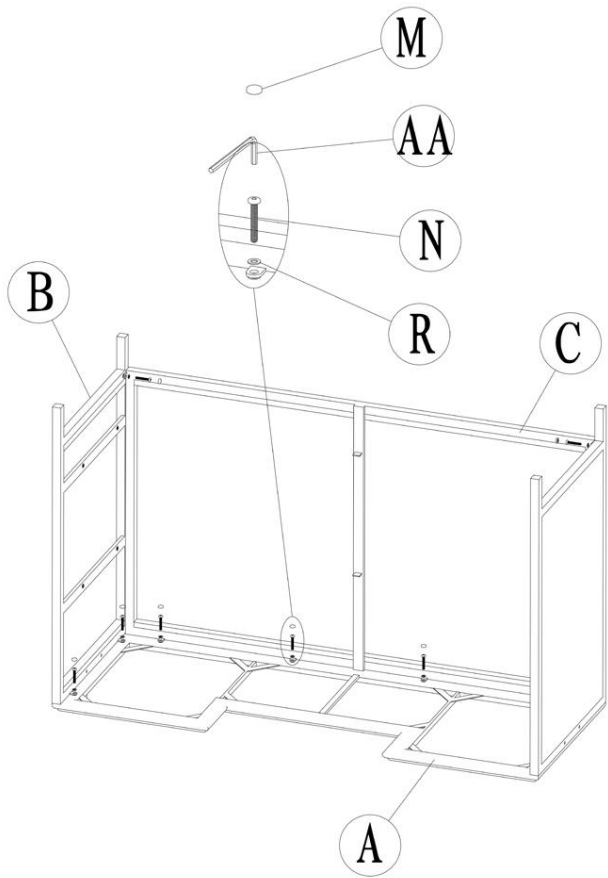

Assembly Instructions

3 Piece Outdoor Mesh Cloth Canopy Bar Set – Table & Two Chairs

WARNING

Manufacturer and seller expressly disclaim any and all liability for personal injury, property damage or loss, whether direct, indirect, or incidental, resulting from the incorrect attachment, improper use, inadequate maintenance, or neglect of this product.

Assembly Instructions

A/2PCS 	B/2PCS 	C/2PCS 		
D/6PCS 	E/8PCS 	F/24PCS 	G/32PCS 	AA/2PCS 

Parts List

ASSEMBLY INSTRUCTION

<p>A/1PC</p> 	<p>B/2PCS</p> 	<p>C/1PC</p> 	<p>D/1PC(U)</p> 			
<p>E/1PC(D)</p> 	<p>F/2PCS</p> 	<p>G/3PCS</p> 	<p>H/2PCS</p> 			
<p>I/1PC</p> 	<p>J/2PCS</p> 	<p>K/1PC</p> 	<p>L/1PC</p> 			
<p>M/34PCS</p> 	<p>N/12PCS</p>  <p>M6X15</p>	<p>O/8PCS</p>  <p>M6X10</p>	<p>P/4PCS</p>  <p>M6X35</p>	<p>Q/10PCS</p>  <p>M6X40</p>	<p>R/34PCS</p> 	<p>AA/1PC</p> 

ASSEMBLY INSTRUCTION

STEP1

STEP2

STEP3

STEP4

STEP5

STEP6