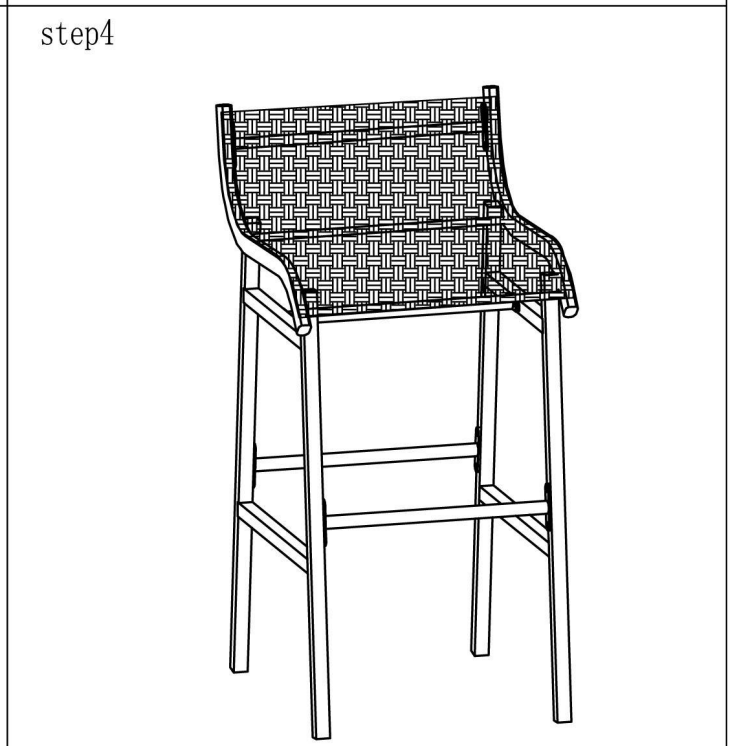

Assembly Instructions

A/2PCS 	B/2PCS 	C/2PCS 		
D/6PCS 	E/8PCS 	F/24PCS 	G/32PCS 	AA/2PCS