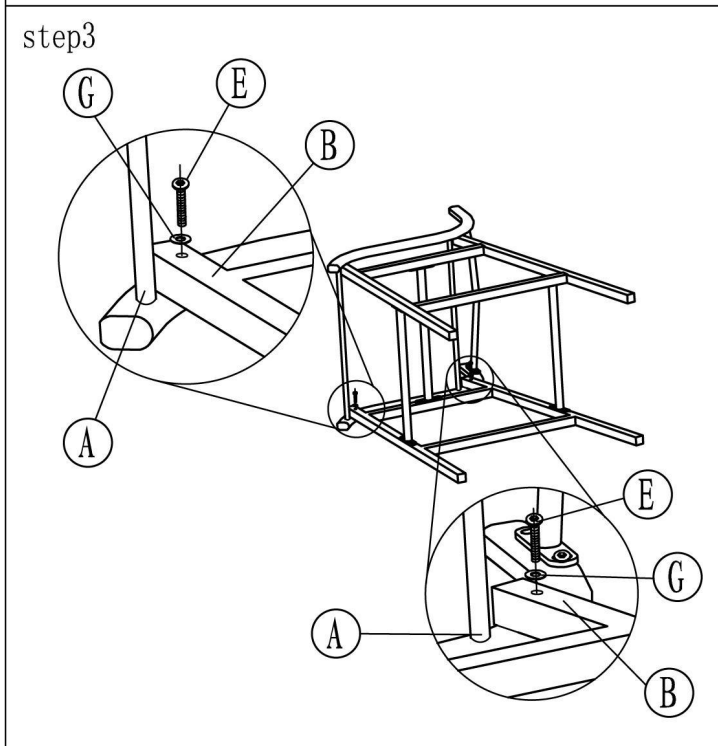

Assembly Instructions

3 Piece Outdoor Mesh Cloth Canopy Bar Set – Table & Two Chairs

WARNING

Manufacturer and seller expressly disclaim any and all liability for personal injury, property damage or loss, whether direct, indirect, or incidental, resulting from the incorrect attachment, improper use, inadequate maintenance, or neglect of this product.

Assembly Instructions

A/2PCS 	B/2PCS 	C/2PCS 		
D/6PCS 	E/8PCS 	F/24PCS 	G/32PCS 	AA/2PCS 

Parts List

ASSEMBLY INSTRUCTION

<p>A/1PC</p> 	<p>B/2PCS</p> 	<p>C/1PC</p> 	<p>D/1PC(U)</p> 			
<p>E/1PC(D)</p> 	<p>F/2PCS</p> 	<p>G/3PCS</p> 	<p>H/2PCS</p> 			
<p>I/1PC</p> 	<p>J/2PCS</p> 	<p>K/1PC</p> 	<p>L/1PC</p> 			
<p>M/34PCS</p> 	<p>N/12PCS</p>  <p>M6X15</p>	<p>O/8PCS</p>  <p>M6X10</p>	<p>P/4PCS</p>  <p>M6X35</p>	<p>Q/10PCS</p>  <p>M6X40</p>	<p>R/34PCS</p> 	<p>AA/1PC</p> 