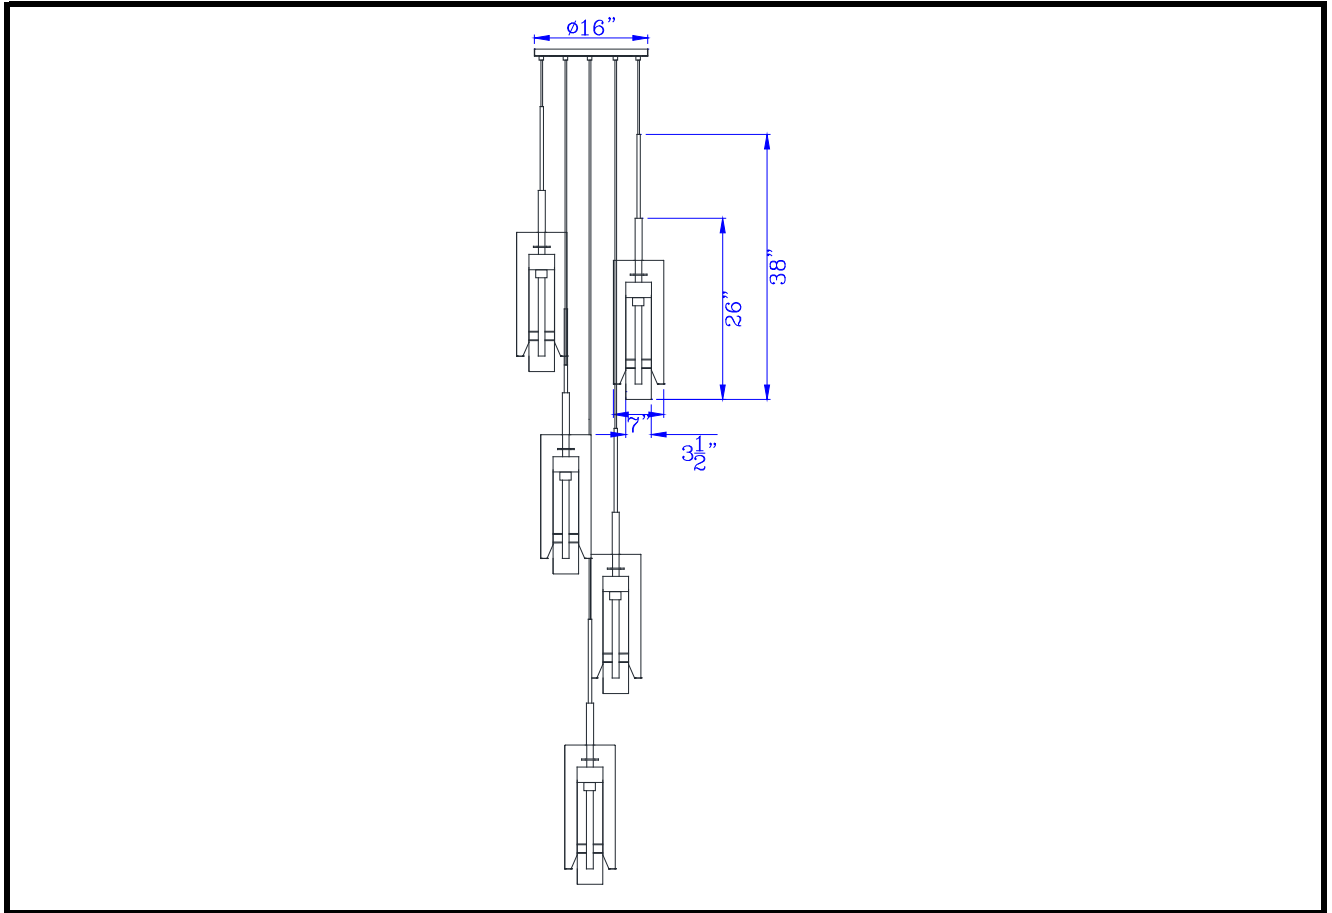

**Drawing:**

**Description:** 60W x 3 wood/glass 4 light pendant fixture ( bulbs not included)

**Material:** GLASS/WOOD

**Finish :** Wood

**Height:** 38"

**Width: Reach:** 7"

**Wattage :** 19 1/2"

**Socket : Bulb:** 60W x 5

**Chain Length:** Medium Base (E26)  
Incandescent or CFL

**Wire Length:** 6"

**Wire Color:** Black

**Shade No:** None

**Material:** Glass

**Shade size:** 3 1/2"x3 1/2"x 15 3/4"

**Certificate :** 