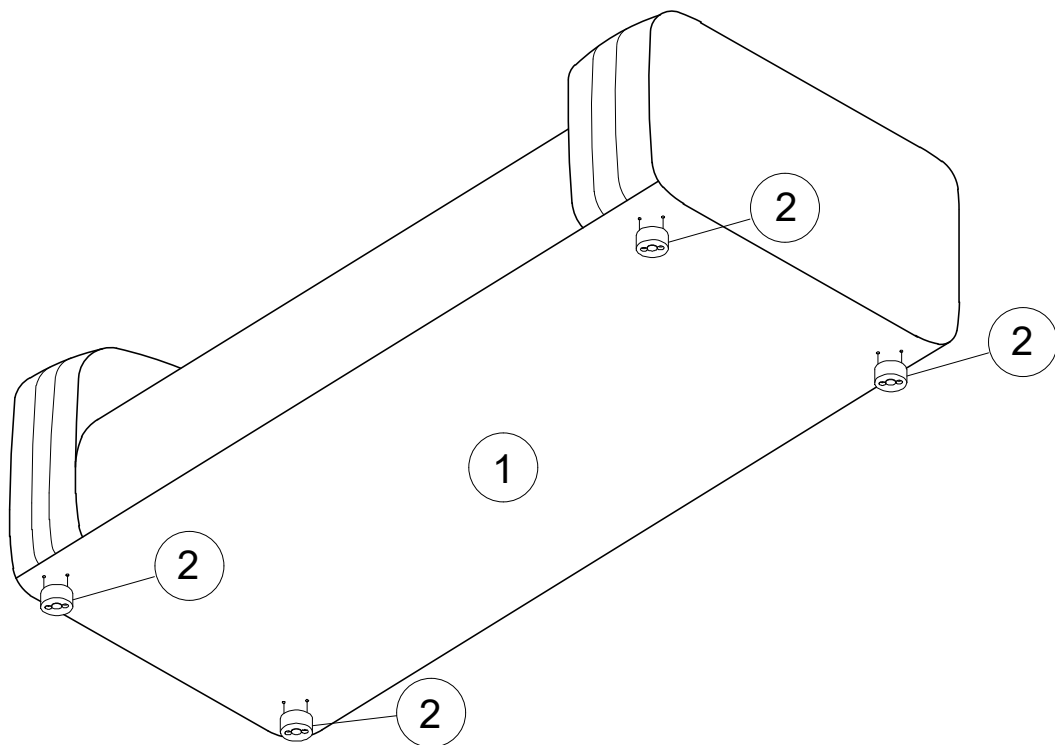

# ASSEMBLY INSTRUCTION

### HARDWARE LIST

A		Bolt M6x50	x8
B		Flat washer Ø13xØ6x1mm	x8
C		#4	x1
D		Felt pads Ø30	x4

1

2