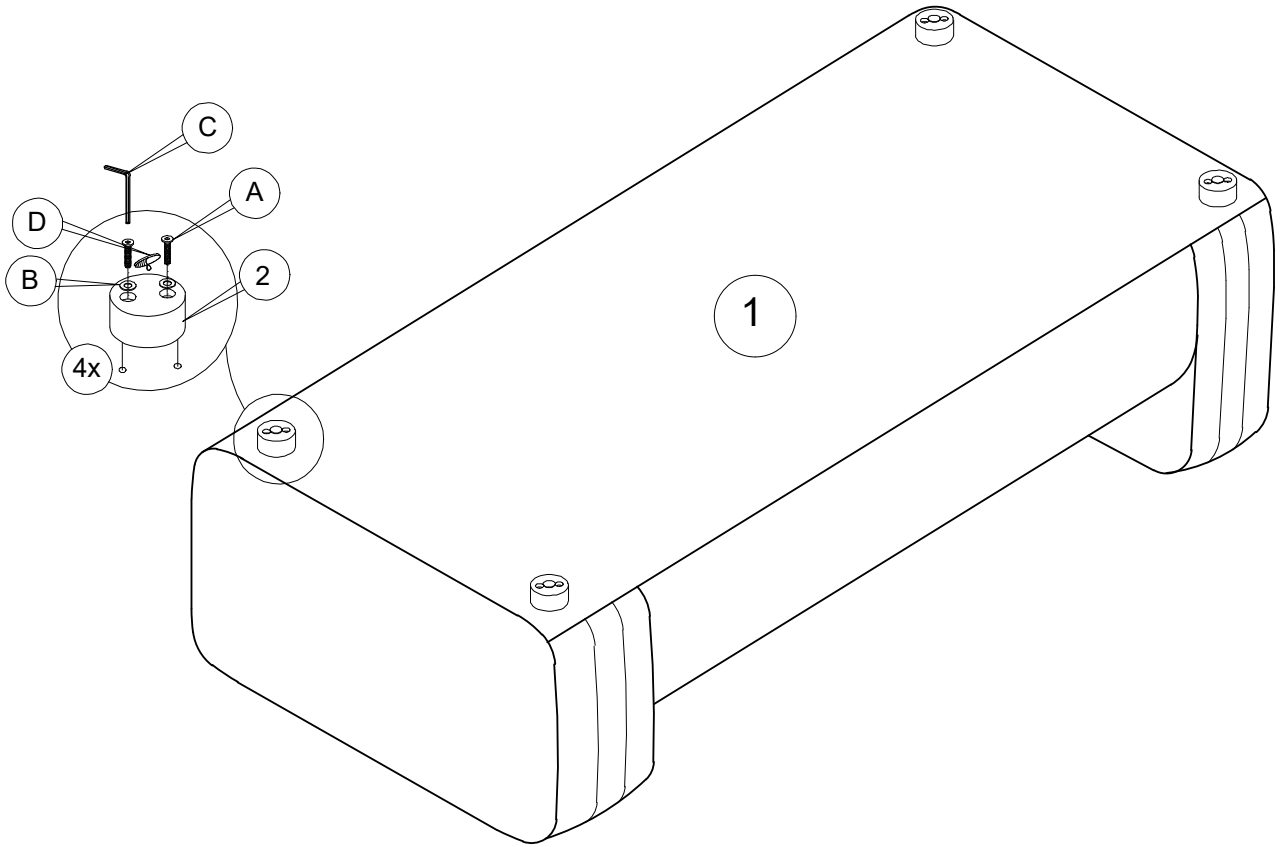

### HARDWARE LIST

A		Bolt M6x50	x8
B		Flat washer Ø13xØ6x1mm	x8
C		#4	x1
D		Felt pads Ø30	x4

1

2